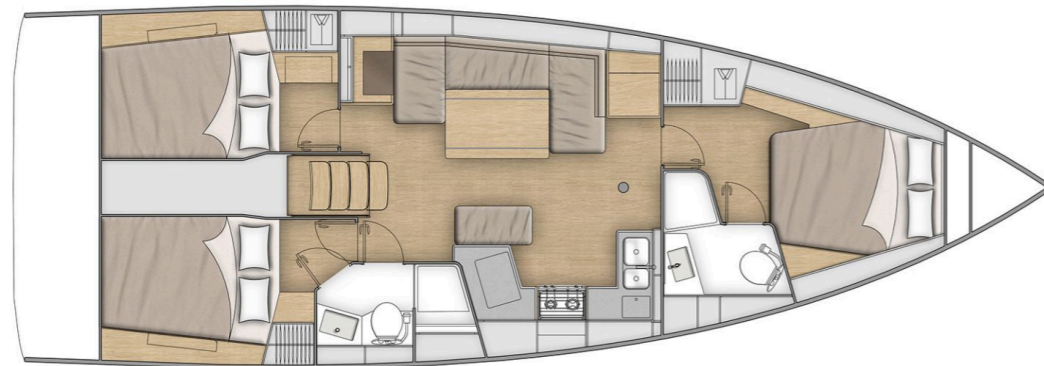

Oceanis **40.1**

Ariadne, Model 2024

Oceanis **40.1 / Ariadne**, Model 2024
8 guests / 3 cabins / 2 wc

This brand new Oceanis 40.1 offers unrivalled deck and interior space for her class without making any sailing performance concessions.

Bow Thruster

Solar Panels

From charter bases at: **LEFKAS**

Available as: **BAREBOAT / SKIPPED / DAY TRIP**

SPECIFICATIONS:

LOA (m)	12.01	Fuel capacity (lt)	195.0
Beam (m)	4.19	Main sail type	Batten
Draft (m)	1.68	Genoa type	Self tacking jib
Cabins	3	Main sail area (sq.m.)	41.8
Berths	8	Genoa sail area (sq.m.)	26.9
Heads	2	Main engines consumption (lt/h)	5
Engines (hp)	45		

Oceanis **40.1**
Ariadne, Model 2024

Oceanis **40.1**
Ariadne, Model 2024

FULL INVENTORY / EQUIPMENT LIST

Accommodation: ✓ 2 Heads ✓ 2 Showers ✓ 3 Double Bed Cabins

✓ Saloon Table Convertible into Double Berth

Bedding / Linen: ✓ Blankets ✓ Hangers ✓ Linen & Bedding ✓ Pillows ✓ Pillowcases ✓ Sheets
✓ Bath Towels ✓ Face Towels

Comfort / Pleasure: ✓ 220V Sockets ✓ Bow Thruster ✓ Cockpit Cushions ✓ Cockpit Speakers
✓ Electric Toilets ✓ Entertainment Audio System ✓ Fans in Cabins ✓ Fans in Saloon ✓ Hot Water
✓ Saloon Speakers ✓ Snorkelling Sets ✓ 220V Sockets in the Cabins ✓ 220V Sockets in the Saloon
✓ Solar Panels ✓ USB Charging Ports