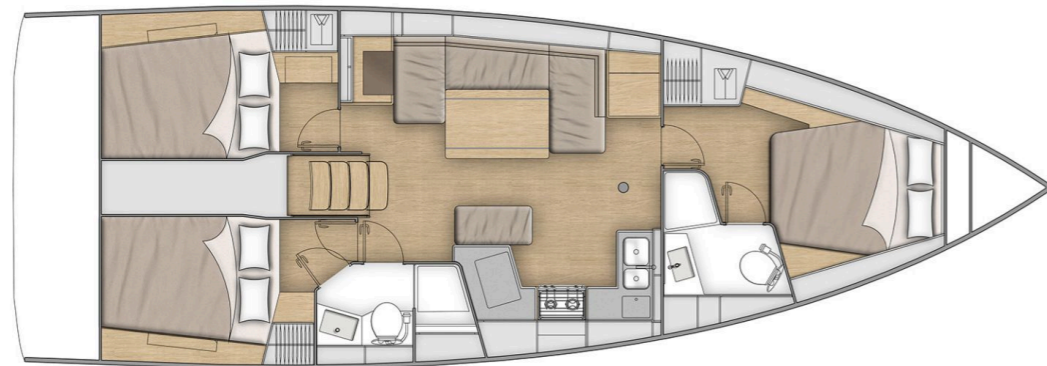

Oceanis **40.1**

Ariadne, Model 2024

Oceanis **40.1 / Ariadne**, Model 2024
8 guests / 3 cabins / 2 wc

This brand new Oceanis 40.1 offers unrivalled deck and interior space for her class without making any sailing performance concessions.

Bow Thruster

Solar Panels

From charter bases at: **LEFKAS**
 Available as: **BAREBOAT / SKIPPED / DAY TRIP**

SPECIFICATIONS:

LOA (m)	12.01	Fuel capacity (lt)	195.0
Beam (m)	4.19	Main sail type	Batten
Draft (m)	1.68	Genoa type	Self tacking jib
Cabins	3	Main sail area (sq.m.)	41.8
Berths	8	Genoa sail area (sq.m.)	26.9
Heads	2	Main engines consumption (lt/h)	5
Engines (hp)	45		

Oceanis **40.1**
Ariadne, Model 2024

Oceanis **40.1**
Ariadne, Model 2024

FULL INVENTORY / EQUIPMENT LIST

Accommodation: ✓ 2 Heads ✓ 2 Showers ✓ 3 Double Bed Cabins

✓ Saloon Table Convertible into Double Berth

Bedding / Linen: ✓ Blankets ✓ Hangers ✓ Linen & Bedding ✓ Pillows ✓ Pillowcases ✓ Sheets
✓ Bath Towels ✓ Face Towels

Comfort / Pleasure: ✓ 220V Sockets ✓ Bow Thruster ✓ Cockpit Cushions ✓ Cockpit Speakers
✓ Electric Toilets ✓ Entertainment Audio System ✓ Fans in Cabins ✓ Fans in Saloon ✓ Hot Water
✓ Saloon Speakers ✓ Snorkelling Sets ✓ 220V Sockets in the Cabins ✓ 220V Sockets in the Saloon
✓ Solar Panels ✓ USB Charging Ports