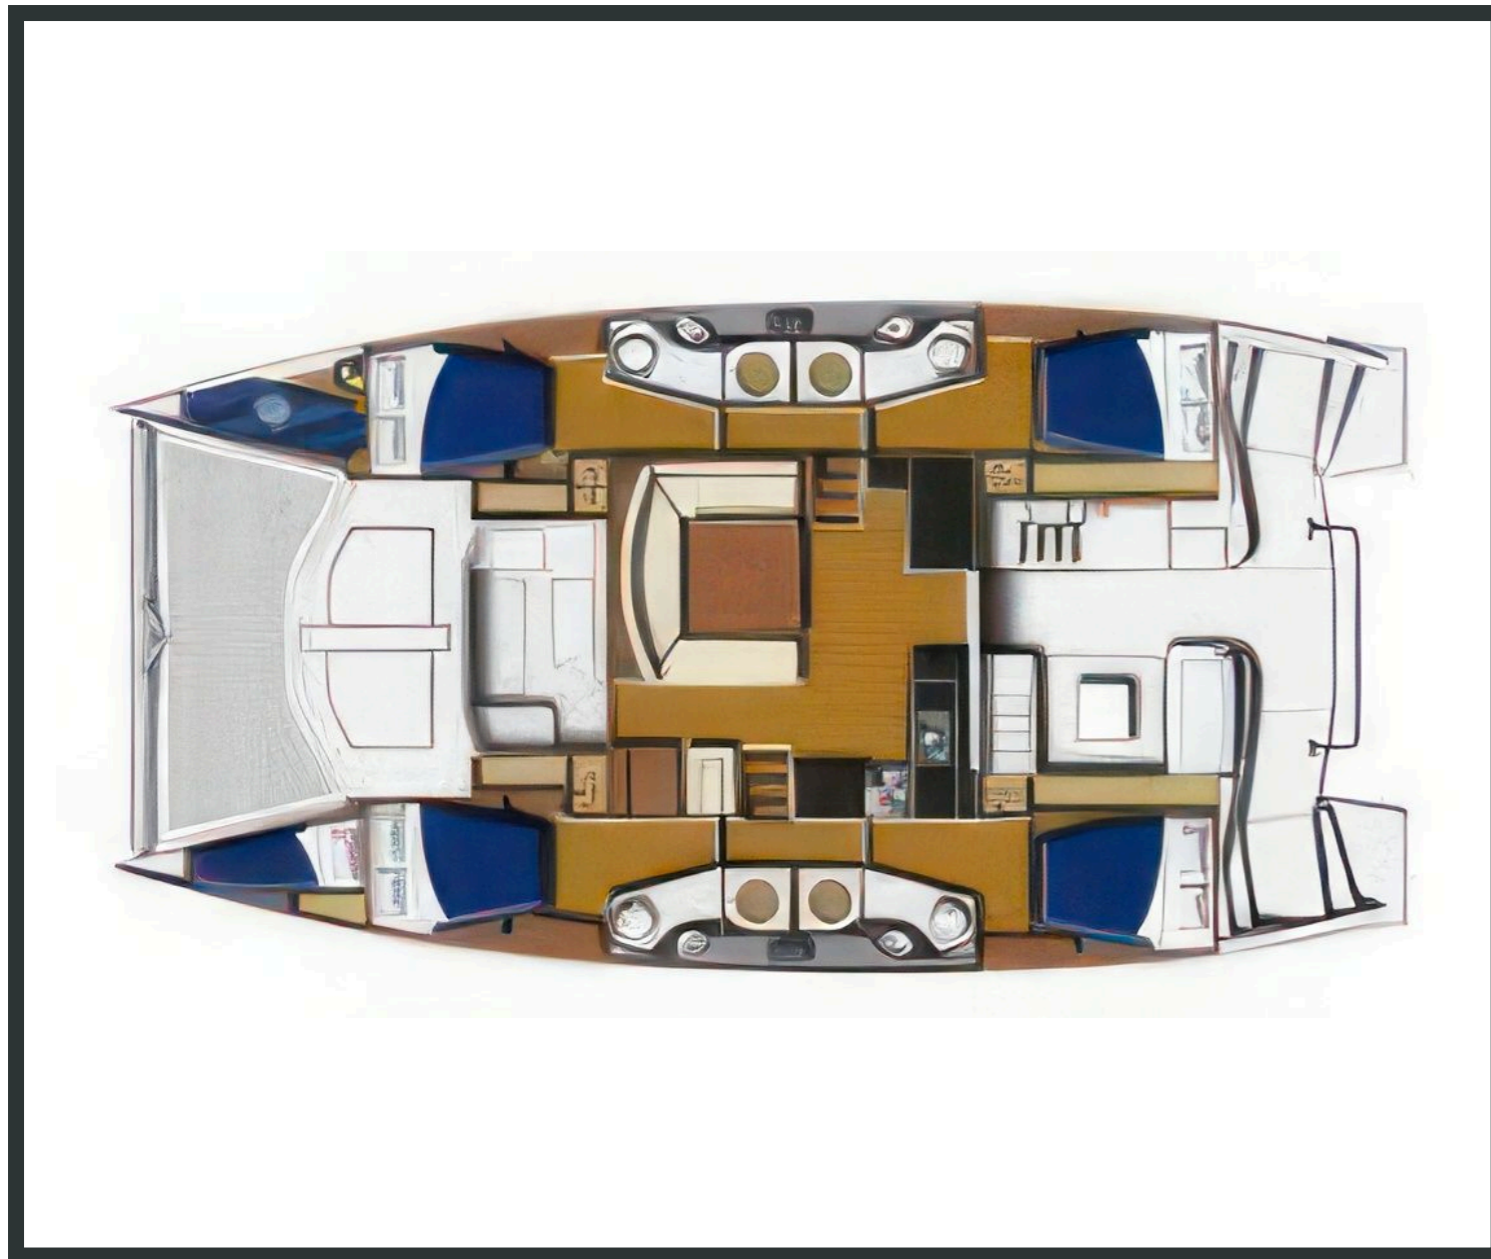

Leopard **48**

Satisfaction, Model 2018

Leopard **48 / Satisfaction**, Model 2018
12 guests / **4 +1** cabins / **4 +1** wc

Leopard Catamarans are known the world over for extraordinary craftsmanship and optimal performance. Both sailboat and power catamaran lines are built with flexibility for the modern seafarer and offer a range of equipment and layout options designed with your journey in mind.

Air Condition

Fly Bridge

Generator

Solar Panels

From charter bases at: **LEFKAS / PREVEZA**
 Available as: **BAREBOAT / SKIPPED**

SPECIFICATIONS:

LOA (m)	14.75	Engines (hp)	2X57
Beam (m)	7.64	Fuel capacity (lt)	690.0
Draft (m)	1.4	Main sail type	Full Batten
Cabins	5	Genoa type	Furling
Berths	12	Main engines consumption (lt/h)	12
Heads	5		

Leopard **48**
Satisfaction, Model 2018

Leopard **48**
Satisfaction, Model 2018

FULL INVENTORY / EQUIPMENT LIST

Accommodation: ✓ 1 Bow Cabin Head ✓ 1 Bow Single Bed Cabin ✓ 4 Double Bed Cabins ✓ 4 Heads
 ✓ 4 Showers ✓ Saloon Table Convertible into Double Berth