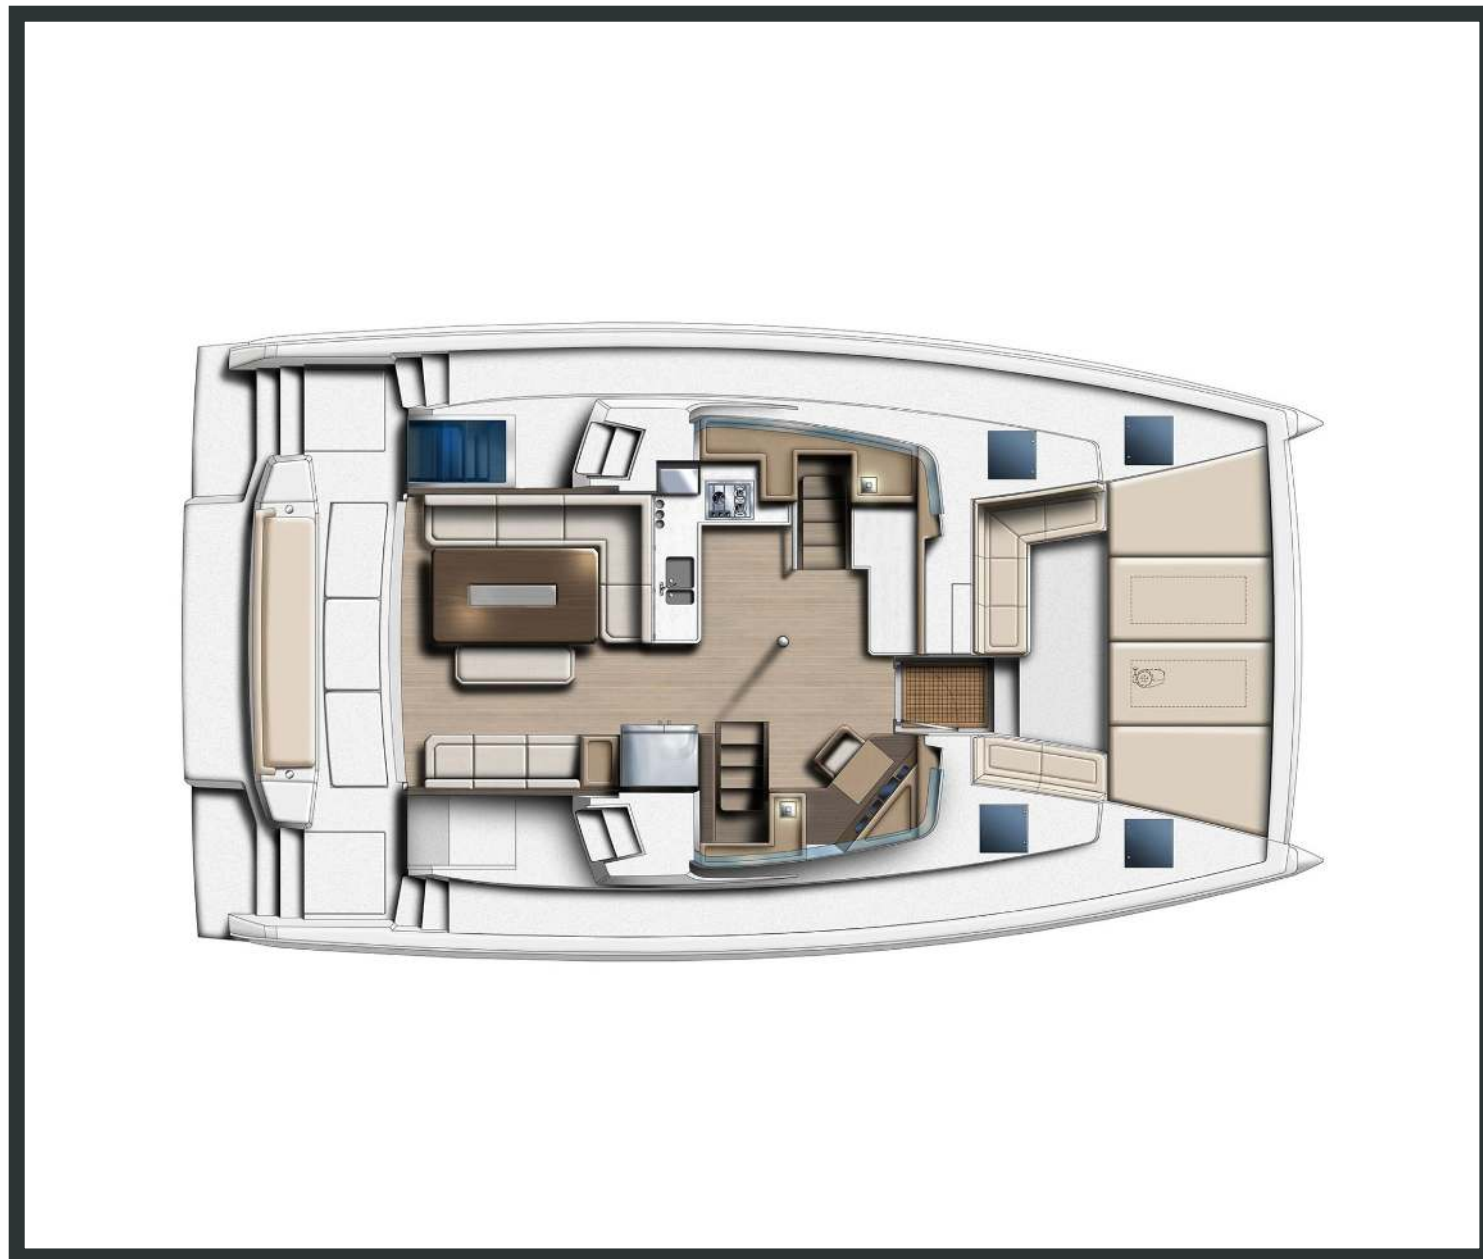

FULL INVENTORY / EQUIPMENT LIST

Galley: ✓ Bottle Can Opener ✓ Bowls ✓ Bread Knife ✓ Casserole ✓ Cheese Grater
✓ Clothes Pegs ✓ Coffee Cups ✓ Coffee Pot Filter Press ✓ Cutting Boards ✓ Drinking Glasses
✓ Dust Pan & Brush ✓ Forks ✓ Freezer ✓ Frying Pans ✓ Gas Stove with Burners & Grill ✓ Kettle
✓ Ladle ✓ Lemon Squeezer ✓ Main Dish Plates ✓ Meat Knives ✓ Oven Gloves
✓ Placemats for Pots ✓ Plates Small ✓ Plates Soup ✓ Pyrex Oven dish ✓ Refrigerator
✓ Salad Bowls ✓ Saucepans ✓ Serving Knives ✓ Serving Plates ✓ Serving Tray ✓ Small Plates
✓ Soup Spoons ✓ Spagetti Strainer ✓ Spatula ✓ Tapper Ware ✓ Tea Spoons ✓ Tea Strainer
✓ Tongs ✓ Vegetable Knives ✓ Vegetable Peeler ✓ Water Jug ✓ Whisk ✓ Wine Glasses
✓ Wooden Spoons

Miscellaneous: ✓ Holding Tank(s)

Navigation: ✓ BatteryOperatedNavLightsSet ✓ Binoculars ✓ Divider ✓ Greek Waters Pilot
✓ Hand Bearing Compass ✓ Light House Book ✓ Navigation Ruller ✓ Pencil Set
✓ Sea Charts Area Set

Safety: ✓ Black Plastic Balls ✓ Black Plastic Cone ✓ Bosun's Chair ✓ Distress Flares Box
✓ Distress Mirror ✓ Emergency Tiller ✓ EPIRB ✓ Fire Extinguishers ✓ First Aid Kit
✓ Floating Light ✓ Foghorn ✓ Horseshoe Lifebuoy ✓ Life Jackets, Adults ✓ Life Jackets, Child
✓ Liferaft ✓ Radar Reflector ✓ Safety Harnesses with Belts ✓ Set of Flags, C.N.Q. ✓ Wire Cutter
✓ Wooden Blanks Set

Sails / Covers: ✓ Bimini Top ✓ Full Batten Main Sail ✓ Lazy Bag with Lazy Jacks ✓ Self Tacking Jib
✓ Sprayhood ✓ Stern Tent

Spares / Tools: ✓ Boat Manuals ✓ Engine(s) Spares Box ✓ HoldingTanks ✓ Sail Repair Kit
✓ Scissors ✓ Tools Box ✓ Torch Light

NEED ASSISTANCE? GET HELP

CHARTER ENQUIRY

SPECIAL OFFERS