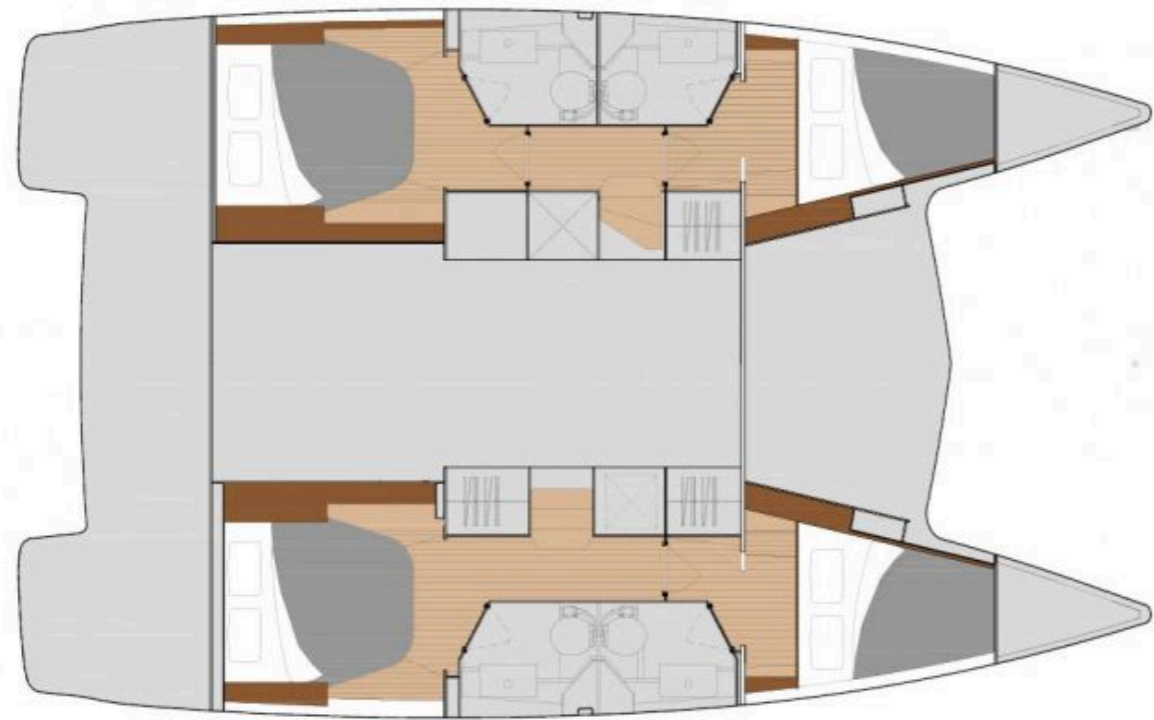

Lucia **40**
Fortuna, Model 2020

Lucia **40 / Fortuna**, Model 2020
10 guests / **4** cabins / **4** wc

This yacht is a sleek performer under sail keeping within the confines of the Fountaine Pajot demands for a performance cruising catamaran.

Air Condition

Fly Bridge

Generator

Solar Panels

From charter bases at: **KOS / RHODES**
 Available as: **BAREBOAT / SKIPPED / DAY TRIP**

SPECIFICATIONS:

LOA (m)	11.73	Fuel capacity (lt)	300.0
Beam (m)	6.66	Main sail type	Full Batten
Draft (m)	1.2	Genoa type	Furling
Cabins	4	Main sail area (sq.m.)	58
Berths	10	Genoa sail area (sq.m.)	37
Heads	4	Crusing speed (knots)	5.5
Engines (hp)	2x 30	Main engines consumption (lt/h)	6

Lucia **40**
Fortuna, Model 2020

Lucia **40**
Fortuna, Model 2020

FULL INVENTORY / EQUIPMENT LIST

Accommodation: ✓ 4 Double Bed Cabins ✓ 4 Heads ✓ 4 Showers

✓ Saloon Table Convertible into Double Berth

Bedding / Linen: ✓ Blankets ✓ Hangers ✓ Linen & Bedding ✓ Pillows ✓ Pillowcases ✓ Sheets

✓ Hot Water ✓ Music Player ✓ Saloon Speakers ✓ Snorkelling Sets ✓ 220V Sockets in the Cabins

✓ 220V Sockets in the Saloon ✓ Solar Panels ✓ Sunpads Bow ✓ USB Charging Ports

Deck: ✓ Anchor ✓ Anchor Chain ✓ Anchor Windlass Control ✓ Anchor Windlass Handle