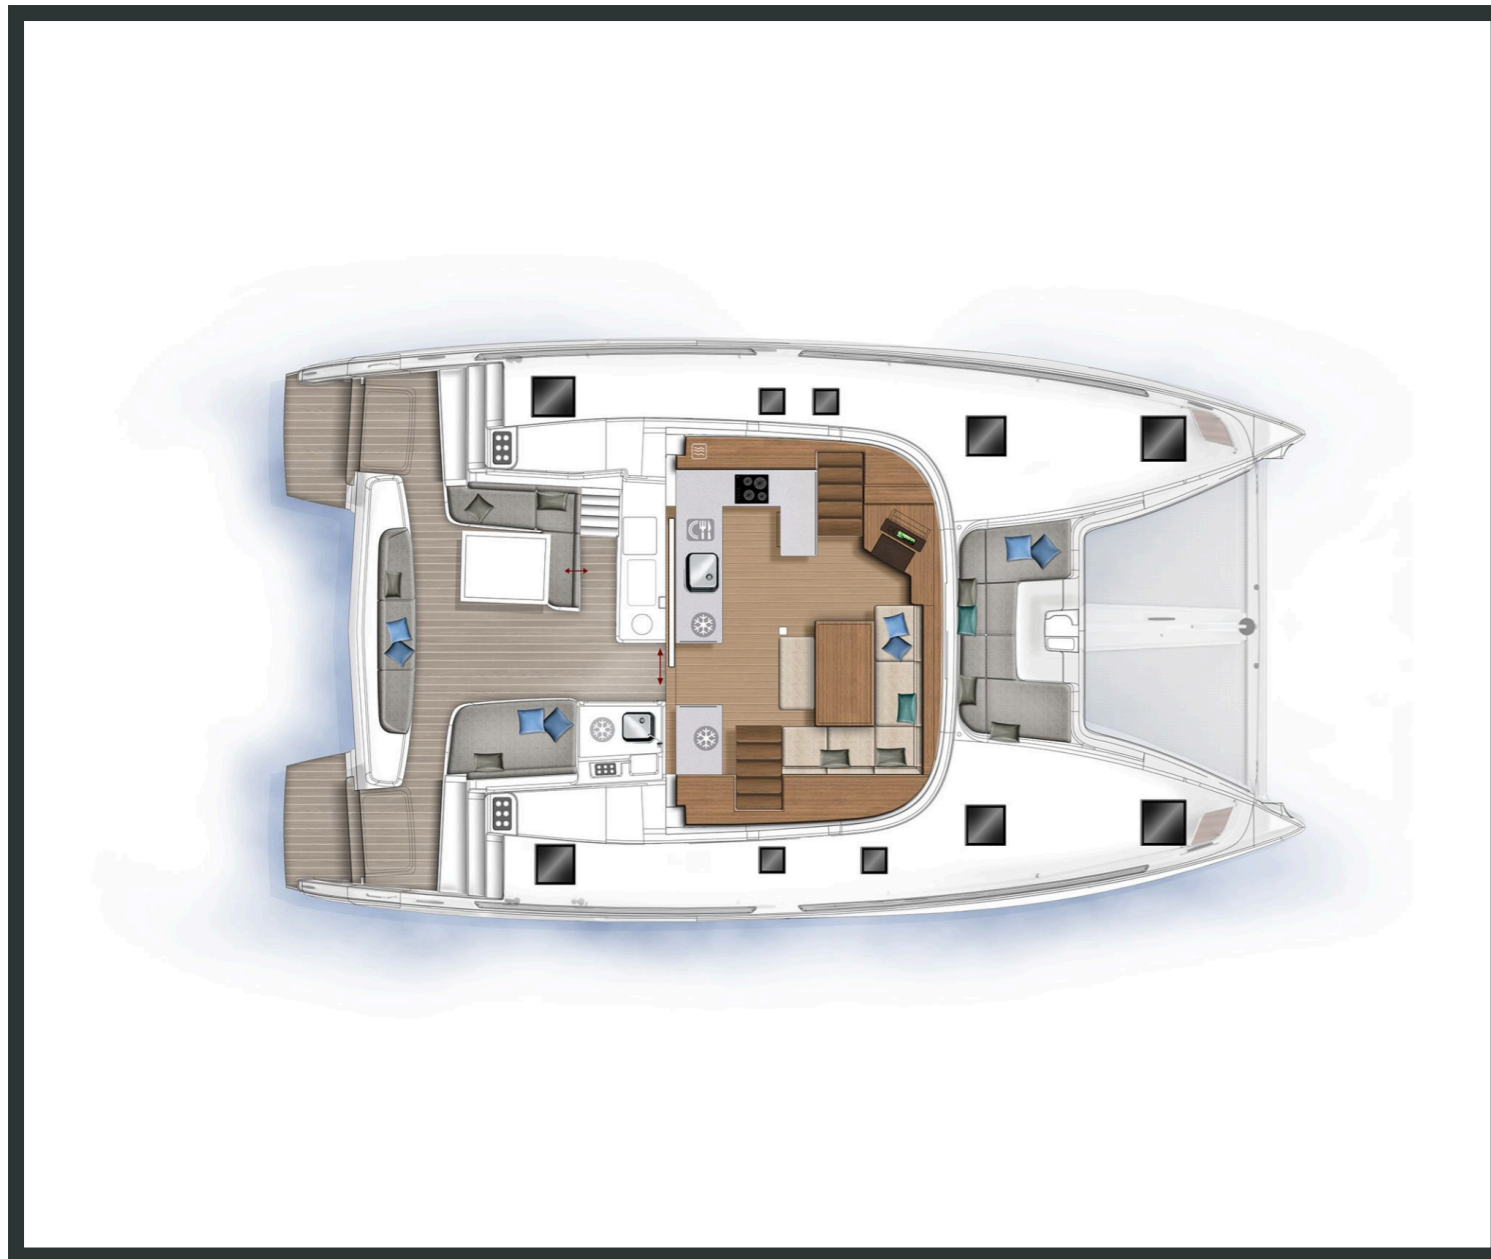

FULL INVENTORY / EQUIPMENT LIST

1. **Galley:** ✓ Bottle & Can Opener ✓ Bowls ✓ Bread Knife ✓ Casserole ✓ Cheese Grater
   ✓ Clothes Pegs ✓ Coffee Cups ✓ Manual filter-coffee machine ✓ Cutting Boards ✓ Drinking Glasses
   ✓ Dustpan & Brush ✓ Forks ✓ Freezer ✓ Frying Pans ✓ Gas Stove with Burners & Grill ✓ Kettle
   ✓ Ladle ✓ Lemon Squeezer ✓ Main Course Plates ✓ Meat Knives ✓ Oven Gloves
   ✓ Placemats for Hot Pans/Pots ✓ Plates Small ✓ Soup Plates ✓ Heat-resistant Oven Dish
   ✓ Refrigerator ✓ Salad Bowls ✓ Saucepans ✓ Serving Knives ✓ Serving Plates ✓ Serving Tray
   ✓ Small Plates ✓ Soup Spoons ✓ Spaghetti Strainer ✓ Kitchen Spatula ✓ Tapper Ware
   ✓ Tea Spoons ✓ Tea Strainer ✓ Kitchen Tong ✓ Vegetable Knife ✓ Vegetable Peeler ✓ Water Jug
   ✓ Wire Whisk ✓ Wine Glasses ✓ Wooden Spoons
2. **Navigation:** ✓ Battery Operated Navigation Lights Set ✓ Binoculars ✓ Divider ✓ Greek Waters Pilot
   ✓ Hand Bearing Compass ✓ List of Lights of Hellenic Coasts ✓ Navigation Ruler ✓ Pencil Set
   ✓ Sea Charts Area Set
3. **Safety:** ✓ Day Signal Black Ball ✓ Day Signal Black Cone ✓ Bosun's Chair ✓ Distress Flares & Signals
   ✓ Signalling Mirror ✓ Emergency Tiller ✓ EPIRB Device ✓ Fire Extinguishers
   ✓ First Aid Kit & Medical-First Aid Instructions ✓ Floating Light ✓ Fog Horn ✓ Horseshoe Lifebuoy
   ✓ Adult Life Jackets ✓ Child Life Jackets ✓ Liferaft ✓ Radar Reflector
   ✓ Safety Harnesses with Belts ✓ Set of Flags, C.N.Q. ✓ Wire Cutter ✓ Set of Wooden plugs
4. **Sails / Covers:** ✓ Bimini Top ✓ Full Batten Main Sail ✓ Lazy Bag with Lazy Jacks ✓ Self Tacking Jib
   ✓ Sprayhood ✓ Stern Tent
5. **Spares / Tools:** ✓ Boat Manuals ✓ Engine(s) Spare Parts Box ✓ Holding Tanks ✓ Sails Repair Kit
   ✓ Scissors ✓ Toolbox ✓ Torch Light

NEED ASSISTANCE? GET HELP

CHARTER ENQUIRY

SPECIAL OFFERS