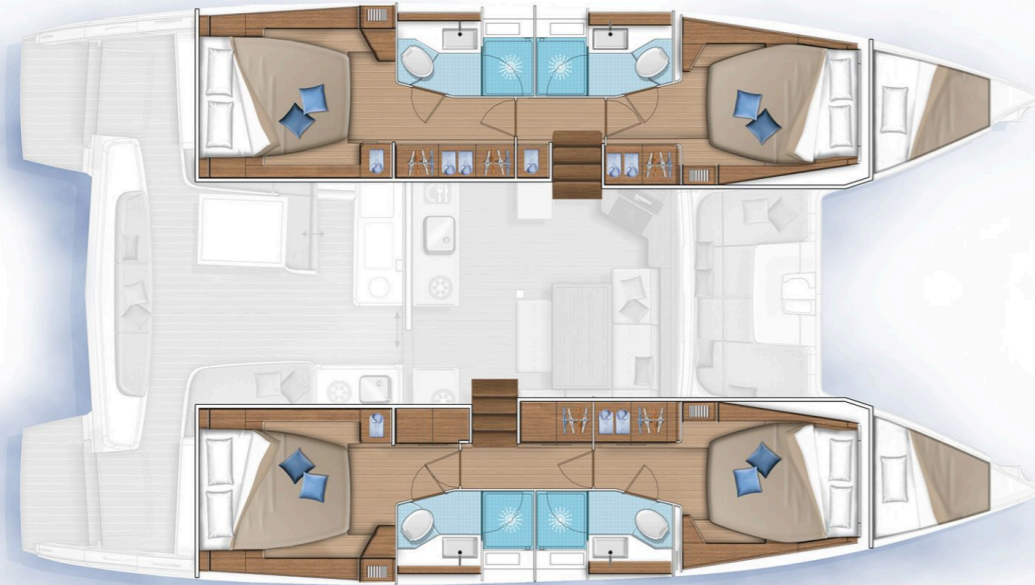

Comfort / Pleasure: ✓ 12V Sockets ✓ 220V Sockets ✓ Air Condition ✓ Air Heating
✓ Cockpit Cushions ✓ Cockpit Fridge ✓ Cockpit Speakers ✓ Deck Cushions ✓ Electric Toilets
✓ Fans in Cabins ✓ Fans in Saloon ✓ Fly Bridge ✓ Fly Bridge Cushions ✓ Fly Bridge Sunpads
✓ Generator ✓ Hot Water ✓ Music Player ✓ Saloon Speakers ✓ Snorkelling Sets
✓ 220V Sockets in the Cabins ✓ 220V Sockets in the Saloon ✓ Solar Panels ✓ USB Charging Ports
✓ USB Charging Ports in the Cabins ✓ USB Charging Ports at the Cockpit
✓ USB Charging Ports in the Saloon ✓ Water Maker

Deck: ✓ Anchor ✓ Anchor Chain ✓ Anchor Windlass Control ✓ Anchor Windlass Handle
✓ Boat Hook ✓ Cockpit Shower ✓ Cockpit Table ✓ Deck Brush ✓ Diesel canister 20L ✓ Dinghy
✓ Dinghy Oars & Locks ✓ Dinghy Portable Pump ✓ Dinghy Repair Kit ✓ Electric Anchor Windlass
✓ Electric Winch(es) ✓ Spare Engine Oil ✓ Fenders ✓ Flag Halyards ✓ Refueling Funnel
✓ Gas Bottles ✓ Hydraulic Gangway ✓ Mooring Ropes 15m ✓ Mooring Ropes 25m
✓ Mooring Ropes 50m ✓ Outboard Motor ✓ Fuel Jerry Can for Outboard Motor ✓ Padlocks
✓ Plastic Bucket ✓ Rigid Bottom Dinghy ✓ Ropes Spare ✓ Spare Anchor ✓ Spare Anchor Chain 10m
✓ Stern Fenders ✓ Swimming Ladder ✓ Tanks Opener ✓ Water Hose & Adaptors ✓ Winch Handles

Electricity: ✓ Battery Charger ✓ Inverter ✓ 220V Shore Power Cable ✓ 220V Cable Adaptors

Electronics: ✓ Auto Pilot ✓ Depth Sounder ✓ GPS Plotter in Helm Station ✓ Speed Log ✓ VHF
✓ Wind System