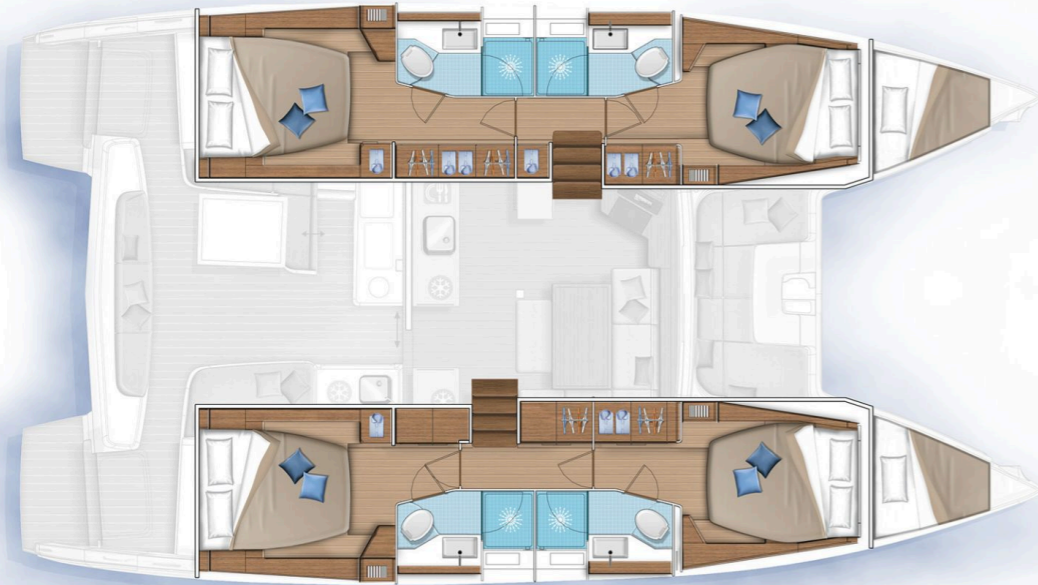

Comfort / Pleasure: ✓ 12V Sockets ✓ 220V Sockets ✓ Air Condition ✓ Air Heating
✓ Cockpit Cushions ✓ Cockpit Fridge ✓ Cockpit Speakers ✓ Deck Cushions ✓ Electric Toilets
✓ Fans in Cabins ✓ Fans in Saloon ✓ Fly Bridge ✓ Fly Bridge Cushions ✓ Fly Bridge Sunpads
✓ Generator ✓ Hot Water ✓ Music Player ✓ Saloon Speakers ✓ Snorkelling Sets
✓ 220V Sockets in the Cabins ✓ 220V Sockets in the Saloon ✓ Solar Panels ✓ USB Charging Ports
✓ USB Charging Ports in the Cabins ✓ USB Charging Ports at the Cockpit
✓ USB Charging Ports in the Saloon ✓ Water Maker

Deck: ✓ Anchor ✓ Anchor Chain ✓ Anchor Windlass Control ✓ Anchor Windlass Handle
✓ Boat Hook ✓ Cockpit Shower ✓ Cockpit Table ✓ Deck Brush ✓ Diesel canister 20L ✓ Dinghy
✓ Dinghy Oars & Locks ✓ Dinghy Portable Pump ✓ Dinghy Repair Kit ✓ Electric Anchor Windlass
✓ Electric Winch(es) ✓ Spare Engine Oil ✓ Fenders ✓ Flag Halyards ✓ Refueling Funnel
✓ Gas Bottles ✓ Hydraulic Gangway ✓ Mooring Ropes 15m ✓ Mooring Ropes 25m
✓ Mooring Ropes 50m ✓ Outboard Motor ✓ Fuel Jerry Can for Outboard Motor ✓ Padlocks
✓ Plastic Bucket ✓ Rigid Bottom Dinghy ✓ Ropes Spare ✓ Spare Anchor ✓ Spare Anchor Chain 10m
✓ Stern Fenders ✓ Swimming Ladder ✓ Tanks Opener ✓ Water Hose & Adaptors ✓ Winch Handles

Electricity: ✓ Battery Charger ✓ Inverter ✓ 220V Shore Power Cable ✓ 220V Cable Adaptors

Electronics: ✓ Auto Pilot ✓ Depth Sounder ✓ GPS Plotter in Helm Station ✓ Speed Log ✓ VHF
✓ Wind System