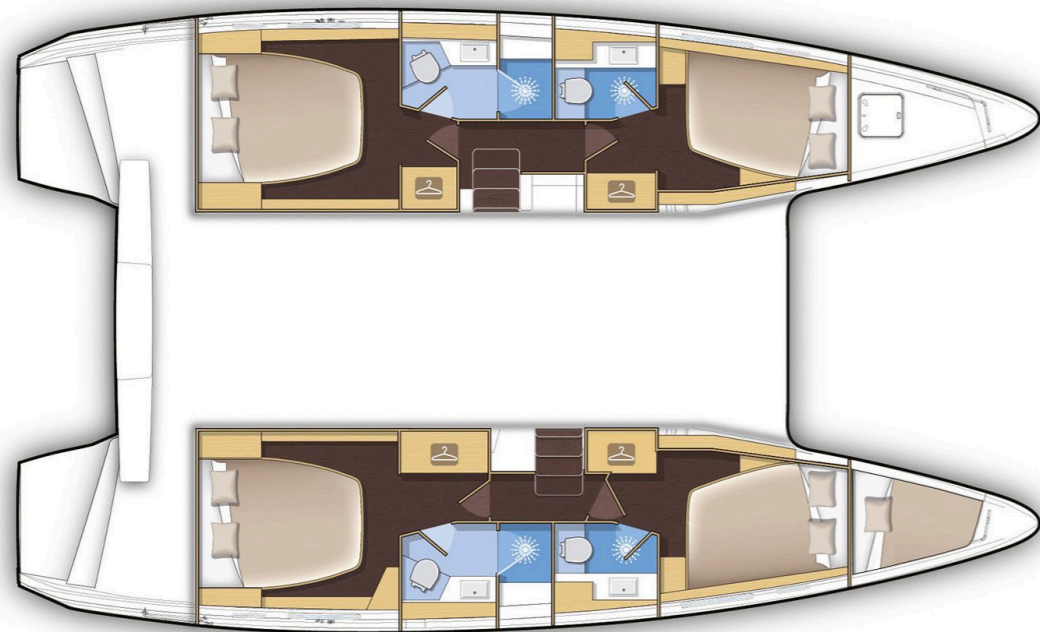

Lagoon **42**
Aurora, Model 2021

Lagoon **42 / Aurora**, Model 2021
12 guests / **4 +1** cabins / **4 +1** wc

The Lagoon 42 is a stunning catamaran that combines modern design, spacious interiors, and exceptional comfort. Its bright living areas and seamless indoor-outdoor layout create the perfect setting for relaxation and unforgettable moments at sea. Whether you're planning a family escape or a getaway with friends, this yacht offers a smooth, luxurious sailing experience from start to finish.

Engines (hp) **2x57**
 Fuel capacity (lt) **570.0**
 Main sail type **Full Batten**
 Genoa type **Self tacking jib**
 Main sail area (sq.m.) **69**
 Main engines consumption (lt/h) **8**

Lagoon **42**
Aurora, Model 2021

Lagoon **42**
Aurora, Model 2021

FULL INVENTORY / EQUIPMENT LIST

Accommodation: ✓ 1 Bow Cabin Head ✓ 1 Bow Single Bed Cabin ✓ 4 Double Bed Cabins ✓ 4 Heads
 ✓ 5 Showers ✓ Saloon Table Convertible into Double Berth