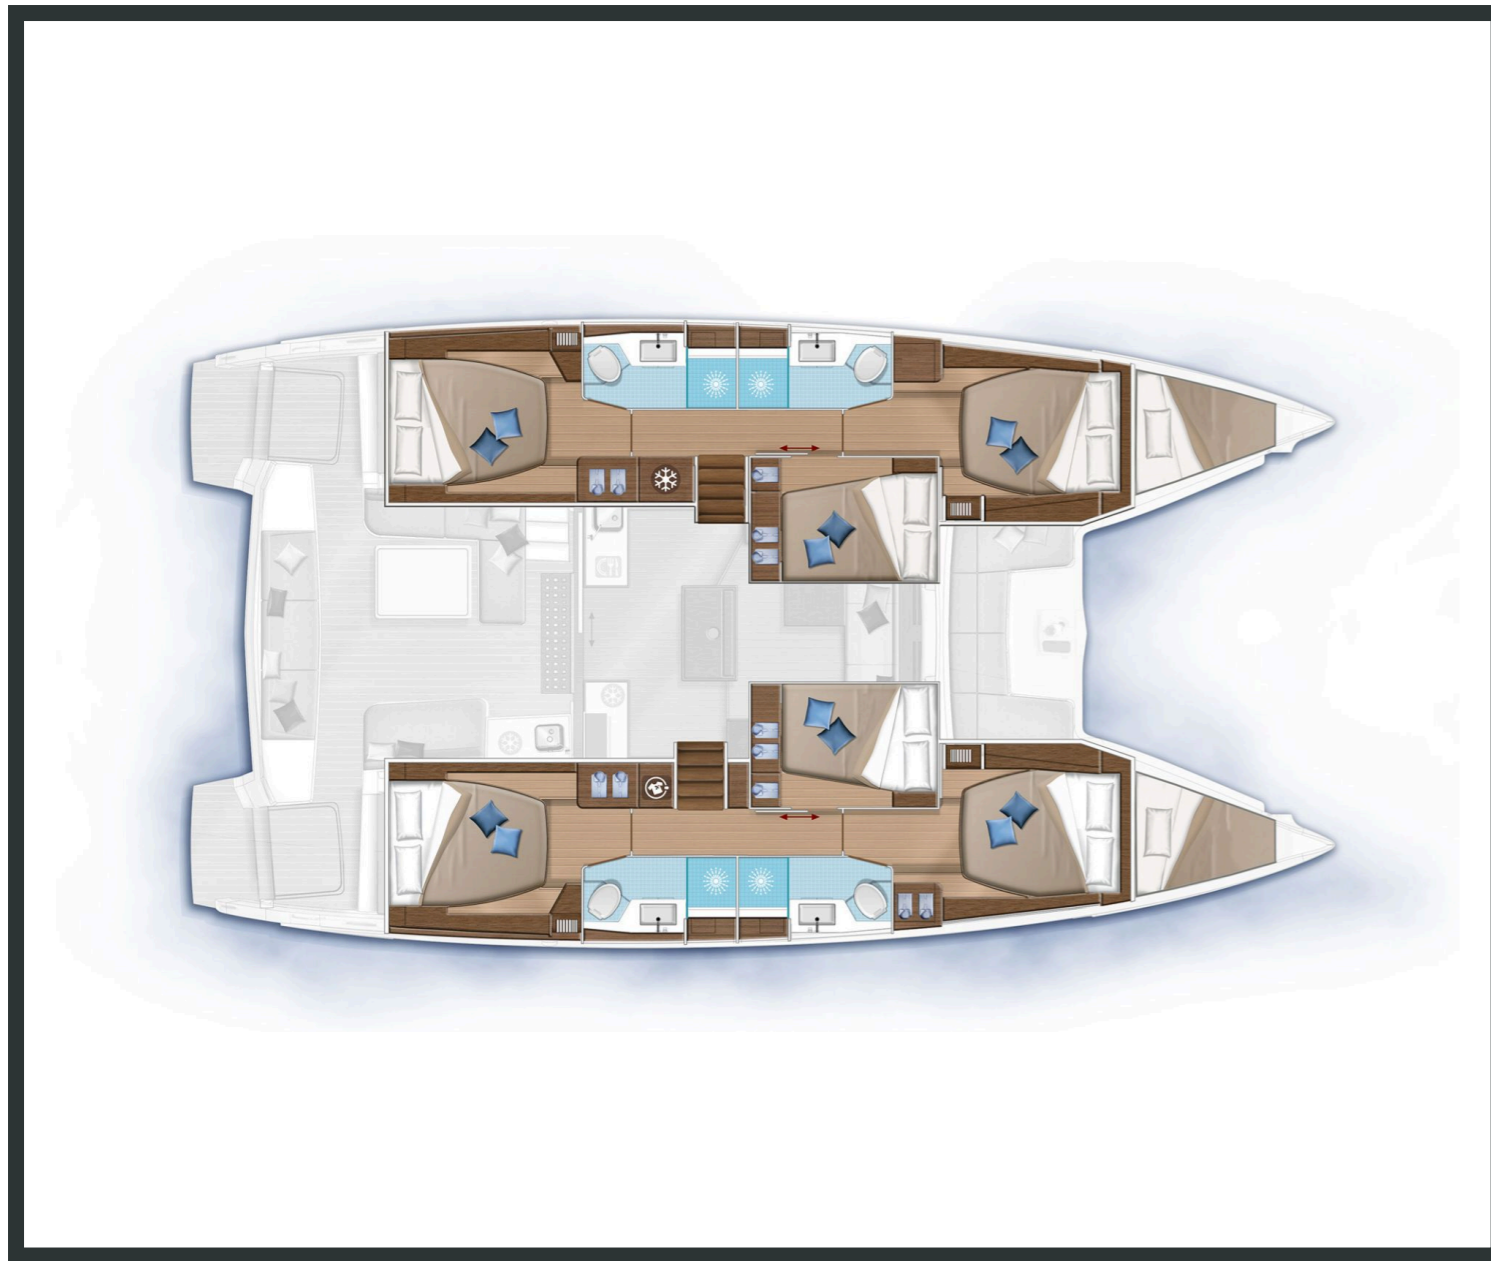

Lagoon **50**
Jupiter, Model 2021

Lagoon **50 / Jupiter**, Model 2021
12 guests / **6 +2** cabins / **4 +1** wc

The 50 has a flybridge with dual access and a helm station provide perfect visibility. A large open cockpit faces out to sea, large stern skirts enable easy access to the boat, and a large modular dining area with removable bench seats welcomes children and adults alike.

Air Condition	Fly Bridge	Generator	Solar Panels
Water Maker	Hydraulic Gangway		

From charter bases at: **LEFKAS / PREVEZA**
 Available as: **BAREBOAT / SKIPPERED / DAY TRIP**

SPECIFICATIONS:

LOA (m)	14.75	Fuel capacity (lt)	1040.0
Beam (m)	8.1	Main sail type	Full Batten
Draft (m)	1.4	Genoa type	Self tacking jib
Cabins	8	Main sail area (sq.m.)	92
Berths	12	Genoa sail area (sq.m.)	60
Heads	5	Crusing speed (knots)	7
Engines (hp)	2X80	Main engines consumption (lt/h)	12

Lagoon **50**
Jupiter, Model 2021

Lagoon **50**
Jupiter, Model 2021

FULL INVENTORY / EQUIPMENT LIST

Accommodation: ✓ 1 Bow Cabin Head ✓ 2 Bow Single Bed Cabins ✓ 4 Heads ✓ 4 Showers
 ✓ 6 Double Bed Cabins

Bedding / Linen: ✓ Blankets ✓ Hangers ✓ Linen & Bedding ✓ Pillows ✓ Pillowcases ✓ Sheets
 ✓ Bath Towels ✓ Face Towels

Comfort / Pleasure: ✓ 220V Sockets ✓ Air Condition ✓ Air Heating ✓ Cockpit Cushions
 ✓ Cockpit Fridge ✓ Cockpit Speakers ✓ Deck Cushions ✓ Electric Toilets ✓ Fans in Cabins
 ✓ Fans in Saloon ✓ Fly Bridge ✓ Fly Bridge Cushions ✓ Fly Bridge Sunpads ✓ Generator
 ✓ Hot Water ✓ Music Player ✓ Saloon Speakers ✓ Snorkelling Sets ✓ 220V Sockets in the Cabins
 ✓ 220V Sockets in the Saloon ✓ Solar Panels ✓ USB Charging Ports in the Cabins
 ✓ USB Charging Ports in the Saloon ✓ Water Maker