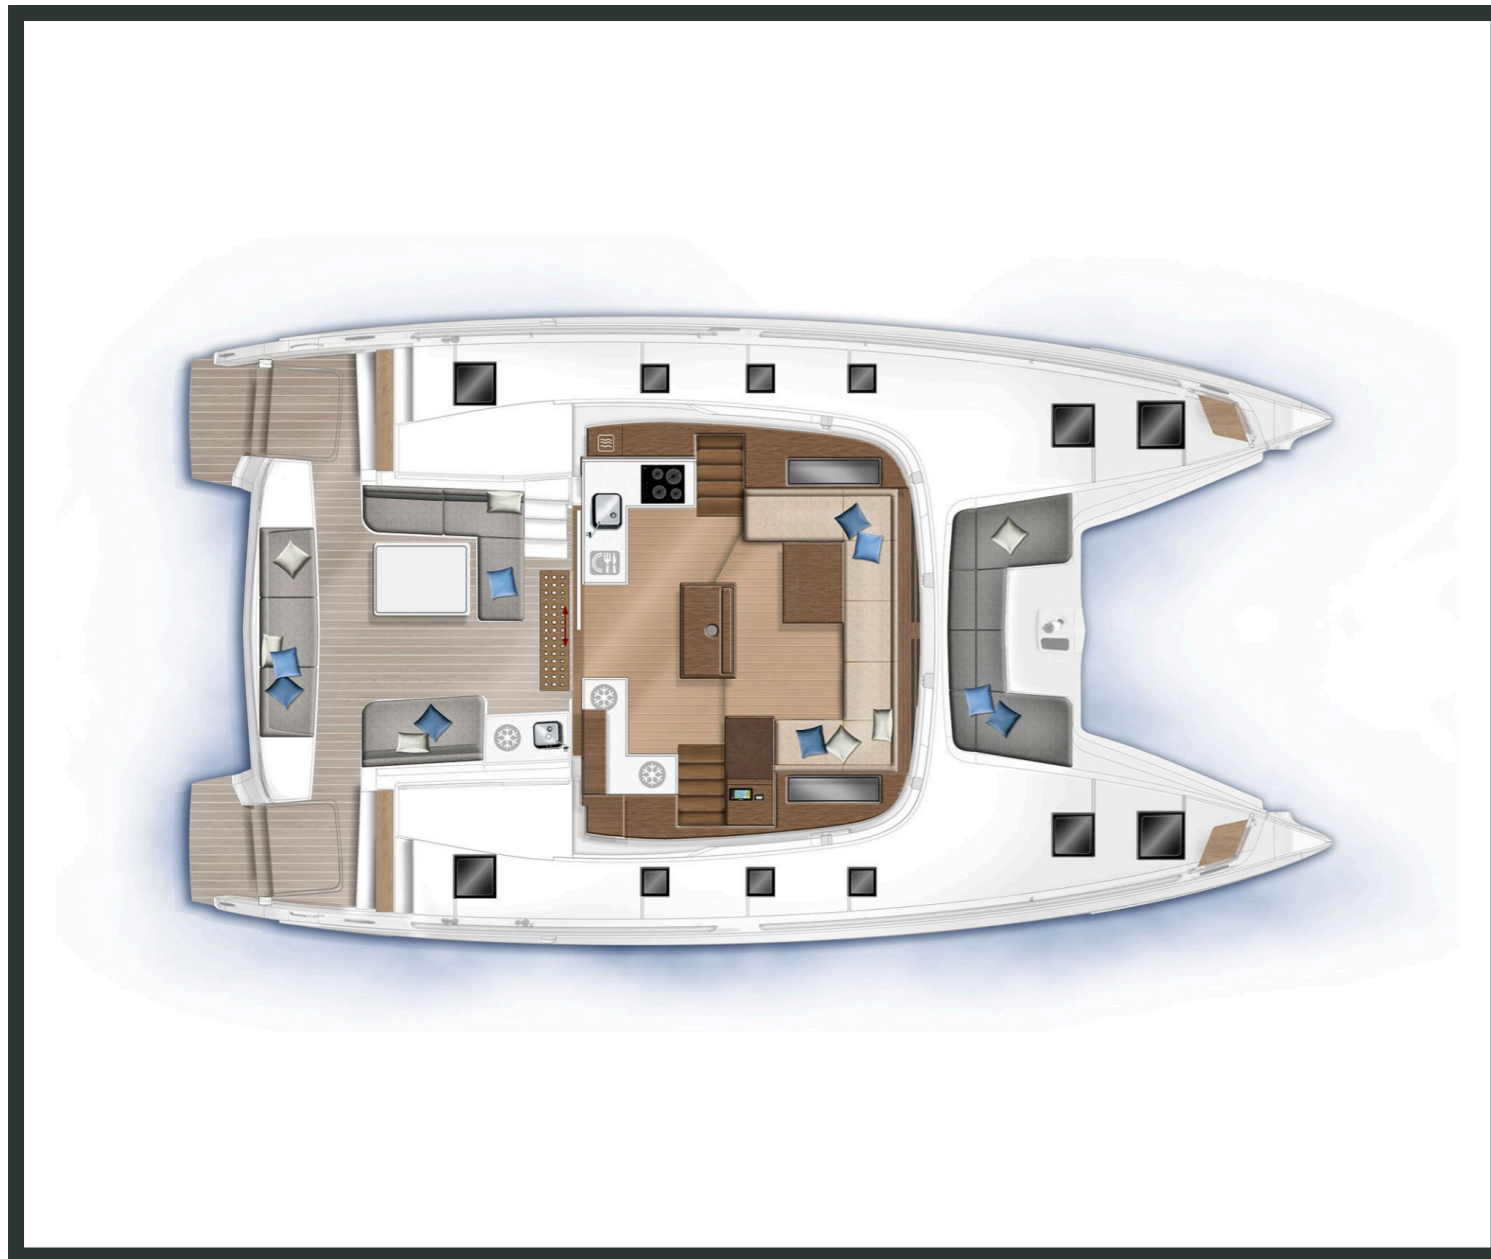

FULL INVENTORY / EQUIPMENT LIST

1. **Galley:** ✓ Bottle & Can Opener ✓ Bowls ✓ Bread Knife ✓ Casserole ✓ Cheese Grater
   ✓ Clothes Pegs ✓ Coffee Cups ✓ Manual filter-coffee machine ✓ Cutting Boards ✓ Drinking Glasses
   ✓ Dustpan & Brush ✓ Forks ✓ Freezer ✓ Frying Pans ✓ Gas Stove with Burners & Grill ✓ Kettle
   ✓ Ladle ✓ Lemon Squeezer ✓ Main Course Plates ✓ Meat Knives ✓ Microwave ✓ Oven Gloves
   ✓ Placemats for Hot Pans/Pots ✓ Plates Small ✓ Soup Plates ✓ Heat-resistant Oven Dish
   ✓ Refrigerator ✓ Salad Bowls ✓ Saucepans ✓ Serving Knives ✓ Serving Plates ✓ Serving Tray
   ✓ Small Plates ✓ Soup Spoons ✓ Spaghetti Strainer ✓ Kitchen Spatula ✓ Tapper Ware
   ✓ Tea Spoons ✓ Tea Strainer ✓ Kitchen Tong ✓ Vegetable Knife ✓ Vegetable Peeler ✓ Water Jug
   ✓ Wire Whisk ✓ Wine Glasses ✓ Wooden Spoons
2. **Navigation:** ✓ Battery Operated Navigation Lights Set ✓ Binoculars ✓ Divider ✓ Greek Waters Pilot
   ✓ Hand Bearing Compass ✓ List of Lights of Hellenic Coasts ✓ Navigation Ruler ✓ Pencil Set
   ✓ Sea Charts Area Set
3. **Safety:** ✓ Day Signal Black Ball ✓ Day Signal Black Cone ✓ Bosun's Chair ✓ Distress Flares & Signals
   ✓ Signalling Mirror ✓ Emergency Tiller ✓ EPIRB Device ✓ Fire Extinguishers
   ✓ First Aid Kit & Medical-First Aid Instructions ✓ Floating Light ✓ Fog Horn ✓ Horseshoe Lifebuoy
   ✓ Adult Life Jackets ✓ Child Life Jackets ✓ Liferaft ✓ Radar Reflector
   ✓ Safety Harnesses with Belts ✓ Set of Flags, C.N.Q. ✓ Wire Cutter ✓ Set of Wooden plugs
4. **Sails / Covers:** ✓ Bimini Top ✓ Full Batten Main Sail ✓ Lazy Bag with Lazy Jacks ✓ Self Tacking Jib
   ✓ Sprayhood ✓ Stern Tent
5. **Spares / Tools:** ✓ Boat Manuals ✓ Engine(s) Spare Parts Box ✓ Holding Tanks ✓ Sails Repair Kit
   ✓ Scissors ✓ Toolbox ✓ Torch Light

NEED ASSISTANCE? GET HELP

CHARTER ENQUIRY

SPECIAL OFFERS