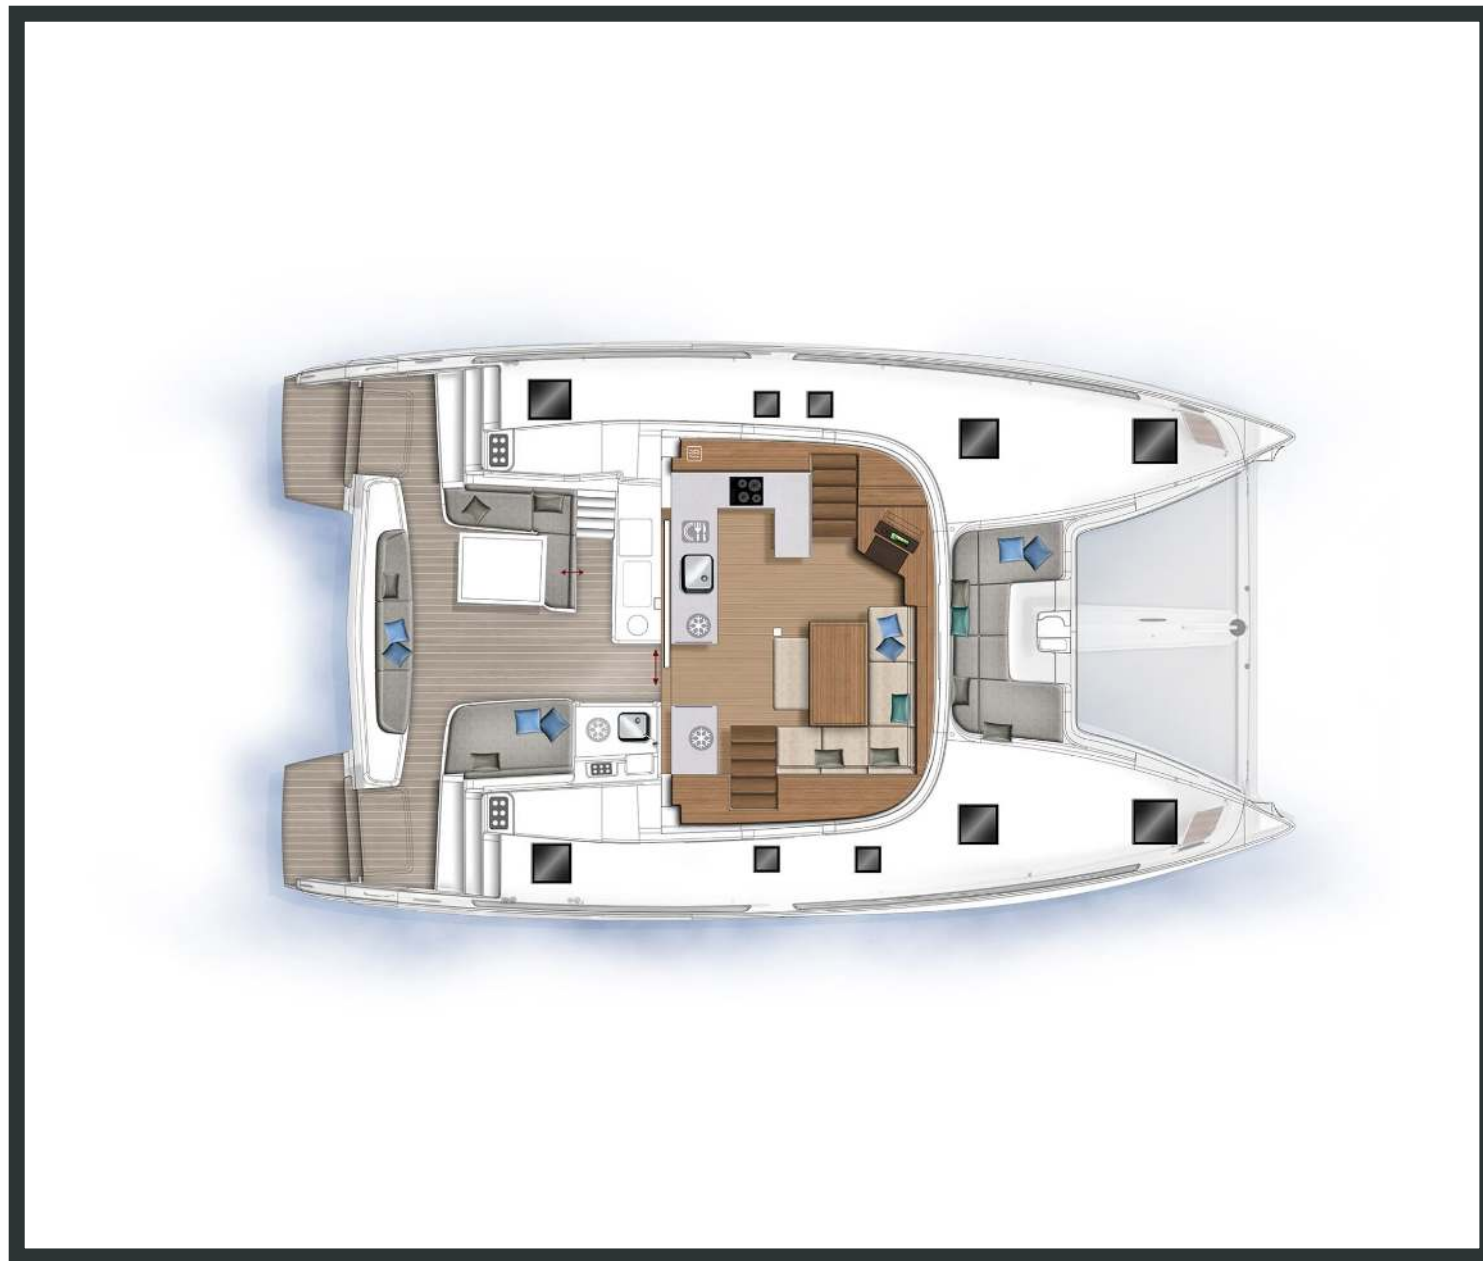

Lagoon **46**
One Thought, Model 2024

Lagoon **46 / One Thought**, Model 2024
12 guests / 4 +2 cabins / 4 +1 wc

The feel at the helm is gentle, and you feel the fact that the sails have been brought aft because it tends to head up. It is an excellent feeling, not least because it is on the flybridge and the helm is centrally positioned. Visibility, both forwards and to the side, is always excellent.

Lagoon **46**
One Thought, Model 2024

Lagoon 46
One Thought, Model 2024

FULL INVENTORY / EQUIPMENT LIST

- Accommodation:** ✓ 1 Bow Cabin Head ✓ 2 Bow Single Bed Cabins ✓ 4 Double Bed Cabins
 ✓ 4 Heads ✓ 4 Showers
- Bedding / Linen:** ✓ Blankets ✓ Hangers ✓ Linen & Bedding ✓ Pillows ✓ Pillow Cases ✓ Sheets
 ✓ Towels Bath ✓ Towels Face
- Comfort / Pleasure:** ✓ 220V Sockets ✓ Air Condition ✓ Air Heating ✓ Cockpit Cushions
 ✓ Cockpit Speakers ✓ Deck Cushions ✓ Electric Toilets ✓ Fans in Cabins ✓ Fans in Saloon
 ✓ Fly Bridge ✓ Generator ✓ Hot Water ✓ Music Player ✓ Saloon Speakers ✓ Snorkelling Sets
 ✓ Sockets 220V Cabins ✓ Sockets 220V Saloon ✓ Solar Panels ✓ USB Charging Ports
 ✓ Water Maker
- Deck:** ✓ Anchor ✓ Anchor Chain ✓ Anchor Windlass Control ✓ Anchor Windlass Handle
 ✓ Boat Hook ✓ Cockpit Shower ✓ Cockpit Table ✓ Deck Brush ✓ Diesel Canister
 ✓ Dinghy Oars & Locks ✓ Dinghy Pump ✓ Dinghy Repair Kit ✓ Dinghy Seat
 ✓ Electric Anchor Windlass ✓ Electric Winches ✓ Engine Oil Spare ✓ Fenders ✓ Flag Halyards
 ✓ Fuel funnel ✓ Gas Bottles ✓ Hydraulic Gangway ✓ Mooring Ropes 25m ✓ Mooring Ropes 50m
 ✓ Outboard Motor ✓ Outboard Motor Jerry Can ✓ Padlocks ✓ Plastic Bucket
 ✓ Rigid Bottom Dinghy ✓ Ropes Spare ✓ Spare Anchor ✓ Spare Anchor Chain 10m
 ✓ Swimming Ladder ✓ Tanks Opener ✓ Water Hose & Adaptors ✓ Winch Handles
- Electricity:** ✓ Battery Charger ✓ Inverter ✓ Shore Power Cable ✓ Shore Power Cable & Adaptors
- Electronics:** ✓ Auto Pilot ✓ Depth Sounder ✓ GPS Plotter in Helm Station ✓ Speed Log ✓ VHF
 ✓ Wind System