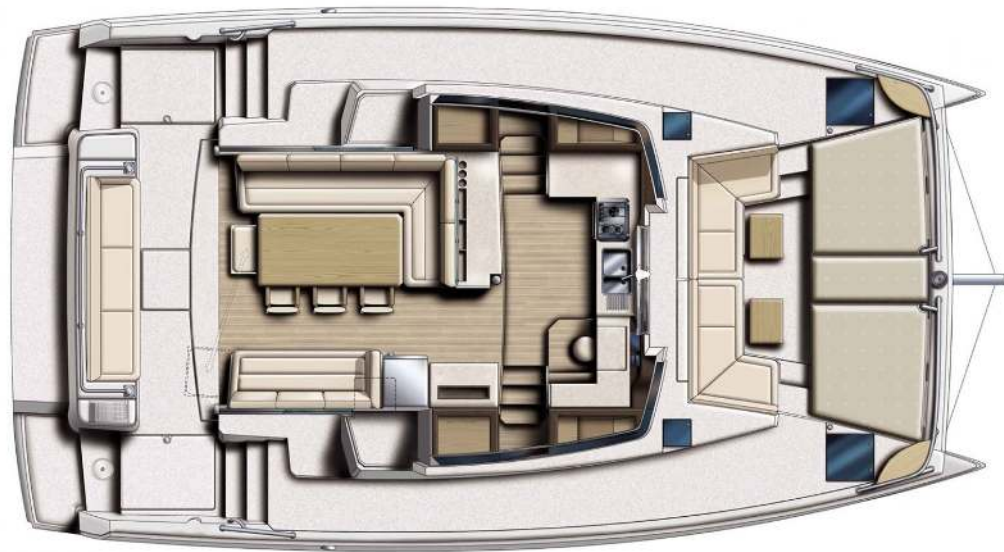

FULL INVENTORY / EQUIPMENT LIST

1. **Galley:** ✓ Bottle Can Opener ✓ Bowls ✓ Bread Knife ✓ Casserole ✓ Cheese Grater
   ✓ Clothes Pegs ✓ Coffee Cups ✓ Coffee Pot Filter Press ✓ Cutting Boards ✓ Drinking Glasses
   ✓ Dust Pan & Brush ✓ Forks ✓ Freezer ✓ Frying Pans ✓ Gas Stove with Burners & Grill ✓ Kettle
   ✓ Ladle ✓ Lemon Squeezer ✓ Main Dish Plates ✓ Meat Knives ✓ Oven Gloves
   ✓ Placemats for Pots ✓ Plates Small ✓ Plates Soup ✓ Pyrex Oven dish ✓ Refrigerator
   ✓ Salad Bowls ✓ Saucepans ✓ Serving Knives ✓ Serving Plates ✓ Serving Tray ✓ Small Plates
   ✓ Soup Spoons ✓ Spagetti Strainer ✓ Spatula ✓ Tapper Ware ✓ Tea Spoons ✓ Tea Strainer
   ✓ Tongs ✓ Vegetable Knives ✓ Vegetable Peeler ✓ Water Jug ✓ Whisk ✓ Wine Glasses
   ✓ Wooden Spoons
2. **Miscellaneous:** ✓ Holding Tank(s)
3. **Navigation:** ✓ BatteryOperatedNavLightsSet ✓ Binoculars ✓ Divider ✓ Greek Waters Pilot
   ✓ Hand Bearing Compass ✓ Light House Book ✓ Navigation Ruller ✓ Pencil Set
   ✓ Sea Charts Area Set
4. **Safety:** ✓ Black Plastic Balls ✓ Black Plastic Cone ✓ Bosun's Chair ✓ Distress Flares Box
   ✓ Distress Mirror ✓ Emergency Tiller ✓ EPIRB ✓ Fire Extinguishers ✓ First Aid Kit
   ✓ Floating Light ✓ Foghorn ✓ Horseshoe Lifebuoy ✓ Life Jackets, Adults ✓ Life Jackets, Child
   ✓ Liferaft ✓ Radar Reflector ✓ Safety Harnesses with Belts ✓ Set of Flags, C.N.Q. ✓ Wire Cutter
   ✓ Wooden Blanks Set
5. **Sails / Covers:** ✓ Bimini Top ✓ Full Batten Main Sail ✓ Lazy Bag with Lazy Jacks ✓ Self Tacking Jib
   ✓ Stern Tent
6. **Spares / Tools:** ✓ Boat Manuals ✓ Engine(s) Spares Box ✓ Sail Repair Kit ✓ Scissors ✓ Tools Box
   ✓ Torch Light

NEED ASSISTANCE? GET HELP

CHARTER ENQUIRY

SPECIAL OFFERS