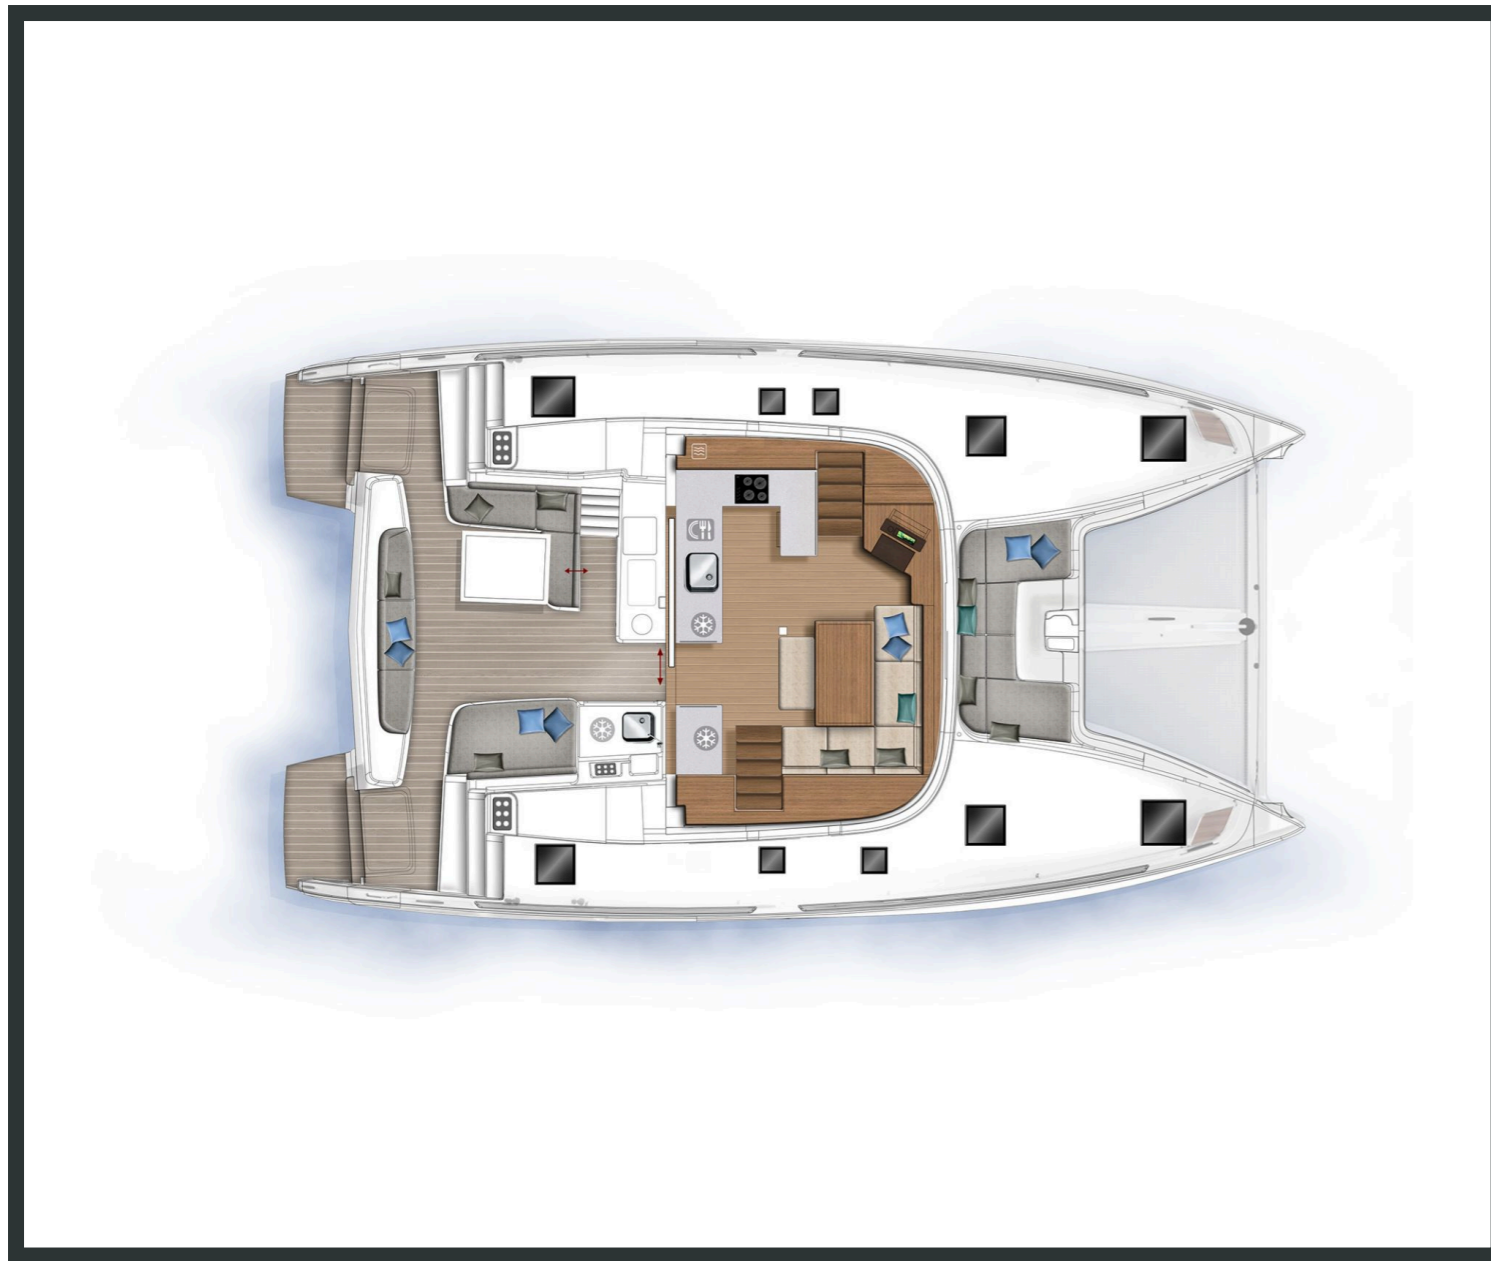

FULL INVENTORY / EQUIPMENT LIST

1. **Galley:** ✓ Bottle & Can Opener ✓ Bowls ✓ Bread Knife ✓ Casserole ✓ Cheese Grater
   ✓ Clothes Pegs ✓ Coffee Cups ✓ Manual filter-coffee machine ✓ Cutting Boards ✓ Drinking Glasses
   ✓ Dustpan & Brush ✓ Forks ✓ Freezer ✓ Frying Pans ✓ Gas Stove with Burners & Grill ✓ Kettle
   ✓ Ladle ✓ Lemon Squeezer ✓ Main Course Plates ✓ Meat Knives ✓ Oven Gloves
   ✓ Placemats for Hot Pans/Pots ✓ Plates Small ✓ Soup Plates ✓ Heat-resistant Oven Dish
   ✓ Refrigerator ✓ Salad Bowls ✓ Saucepans ✓ Serving Knives ✓ Serving Plates ✓ Serving Tray
   ✓ Small Plates ✓ Soup Spoons ✓ Spaghetti Strainer ✓ Kitchen Spatula ✓ Tapper Ware
   ✓ Tea Spoons ✓ Tea Strainer ✓ Kitchen Tong ✓ Vegetable Knife ✓ Vegetable Peeler ✓ Water Jug
   ✓ Wire Whisk ✓ Wine Glasses ✓ Wooden Spoons
2. **Navigation:** ✓ Battery Operated Navigation Lights Set ✓ Binoculars ✓ Divider ✓ Greek Waters Pilot
   ✓ Hand Bearing Compass ✓ List of Lights of Hellenic Coasts ✓ Navigation Ruler ✓ Pencil Set
   ✓ Sea Charts Area Set
3. **Safety:** ✓ Day Signal Black Ball ✓ Day Signal Black Cone ✓ Bosun's Chair ✓ Distress Flares & Signals
   ✓ Signalling Mirror ✓ Emergency Tiller ✓ EPIRB Device ✓ Fire Extinguishers
   ✓ First Aid Kit & Medical-First Aid Instructions ✓ Floating Light ✓ Fog Horn ✓ Horseshoe Lifebuoy
   ✓ Adult Life Jackets ✓ Child Life Jackets ✓ Liferaft ✓ Radar Reflector
   ✓ Safety Harnesses with Belts ✓ Set of Flags, C.N.Q. ✓ Wire Cutter ✓ Set of Wooden plugs
4. **Sails / Covers:** ✓ Bimini Top ✓ Full Batten Main Sail ✓ Lazy Bag with Lazy Jacks ✓ Self Tacking Jib
   ✓ Sprayhood ✓ Stern Tent
5. **Spares / Tools:** ✓ Boat Manuals ✓ Engine(s) Spare Parts Box ✓ Holding Tanks ✓ Sails Repair Kit
   ✓ Scissors ✓ Toolbox ✓ Torch Light

NEED ASSISTANCE? GET HELP

CHARTER ENQUIRY

SPECIAL OFFERS