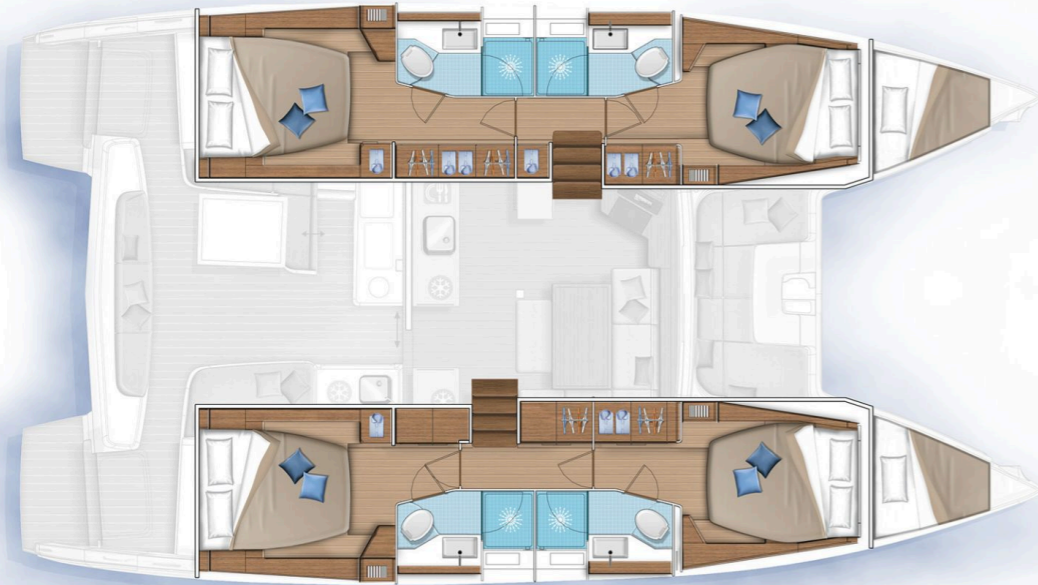

Bedding / Linen: ✓ Blankets ✓ Hangers ✓ Linen & Bedding ✓ Pillows ✓ Pillowcases ✓ Sheets
✓ Bath Towels ✓ Face Towels

Comfort / Pleasure: ✓ 220V Sockets ✓ Air Condition ✓ Air Heating ✓ Cockpit Cushions
✓ Cockpit Fridge ✓ Cockpit Speakers ✓ Deck Cushions ✓ Deck Sunpads ✓ Electric Toilets
✓ Fans in Cabins ✓ Fans in Saloon ✓ Fly Bridge ✓ Fly Bridge Cushions ✓ Generator ✓ Hot Water
✓ Music Player ✓ Saloon Speakers ✓ Snorkelling Sets ✓ 220V Sockets in the Cabins
✓ 220V Sockets in the Saloon ✓ Solar Panels ✓ USB Charging Ports in the Cabins
✓ USB Charging Ports in the Saloon ✓ Water Maker

Deck: ✓ Anchor ✓ Anchor Chain ✓ Anchor Windlass Control ✓ Anchor Windlass Handle
✓ Boat Hook ✓ Cockpit Shower ✓ Cockpit Table ✓ Deck Brush ✓ Diesel canister 20L ✓ Dinghy
✓ Dinghy Oars & Locks ✓ Dinghy Portable Pump ✓ Dinghy Repair Kit ✓ Electric Anchor Windlass
✓ Electric Winch(es) ✓ Spare Engine Oil ✓ Fenders ✓ Flag Halyards ✓ Refueling Funnel
✓ Gas Bottles ✓ Hydraulic Gangway ✓ Mooring Ropes 25m ✓ Mooring Ropes 50m
✓ Outboard Motor ✓ Fuel Jerry Can for Outboard Motor ✓ Padlocks ✓ Plastic Bucket
✓ Rigid Bottom Dinghy ✓ Ropes Spare ✓ Spare Anchor ✓ Spare Anchor Chain 10m
✓ Swimming Ladder ✓ Tanks Opener ✓ Teak Cockpit Floor ✓ Water Hose & Adaptors
✓ Winch Handles

Electricity: ✓ Battery Charger ✓ Inverter ✓ 220V Shore Power Cable ✓ 220V Cable Adaptors

Electronics: ✓ Auto Pilot ✓ Depth Sounder ✓ GPS Plotter in Helm Station ✓ Speed Log ✓ VHF
✓ Wind System