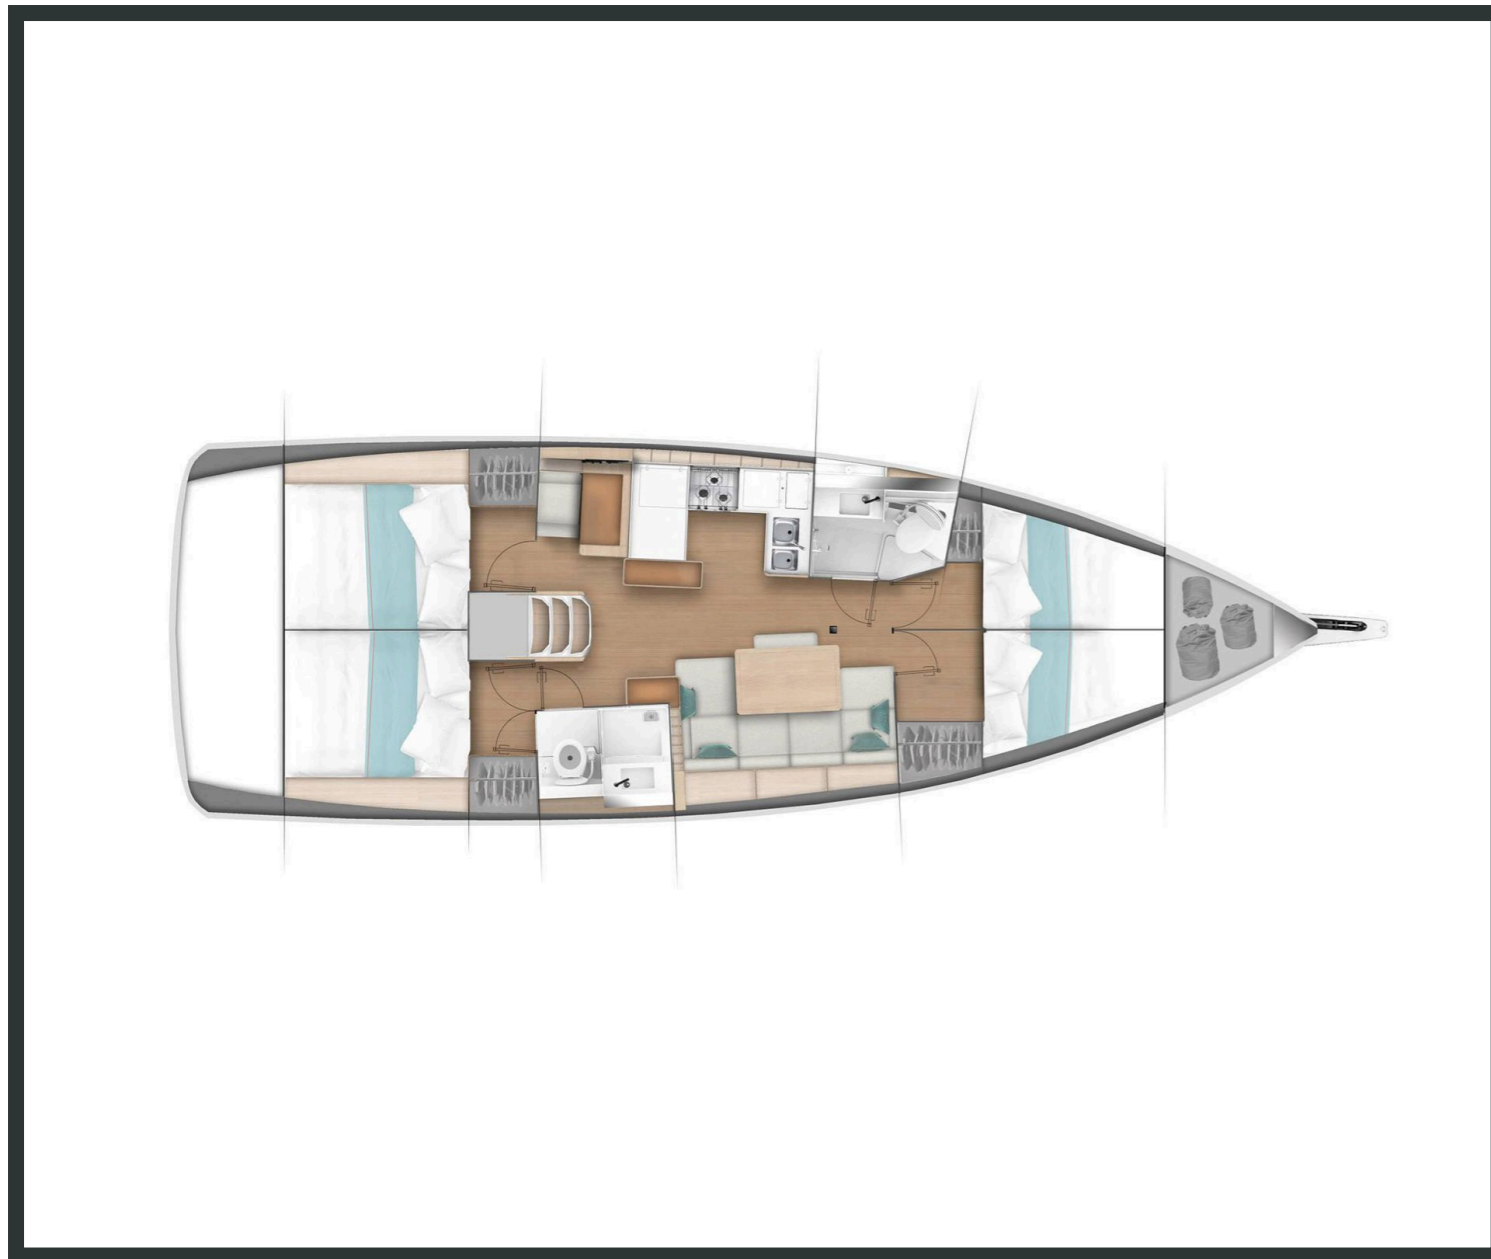

Sun **Odyssey 440**

Esperos, Model 2022

Sun **Odyssey 440 / Esperos**, Model 2022

10 guests / **4** cabins / **2** wc

A sailing yacht must be above all else elegant, with long, sharp lines and fine, semi-hidden details; the Jeanneau Sun Odyssey 440 is not only extremely elegant, but also built for speed.

Bow Thruster

Solar Panels

From charter bases at: **VOLOS**

Available as: **BAREBOAT / SKIPPED / DAY TRIP**

SPECIFICATIONS:

LOA (m)	13	Fuel capacity (lt)	200.0
Beam (m)	4.29	Main sail type	Full Batten
Draft (m)	1.6	Genoa type	Furling
Cabins	4	Main sail area (sq.m.)	45.15
Berths	10	Genoa sail area (sq.m.)	45.15
Heads	2	Crusing speed (knots)	7
Engines (hp)	57	Main engines consumption (lt/h)	5.5

Sun **Odyssey 440**
Esperos, Model 2022

Sun **Odyssey 440**
Esperos, Model 2022

FULL INVENTORY / EQUIPMENT LIST

Accommodation: ✓ 2 Heads ✓ 2 Showers ✓ 4 Double Bed Cabins

✓ Saloon Table Convertible into Double Berth