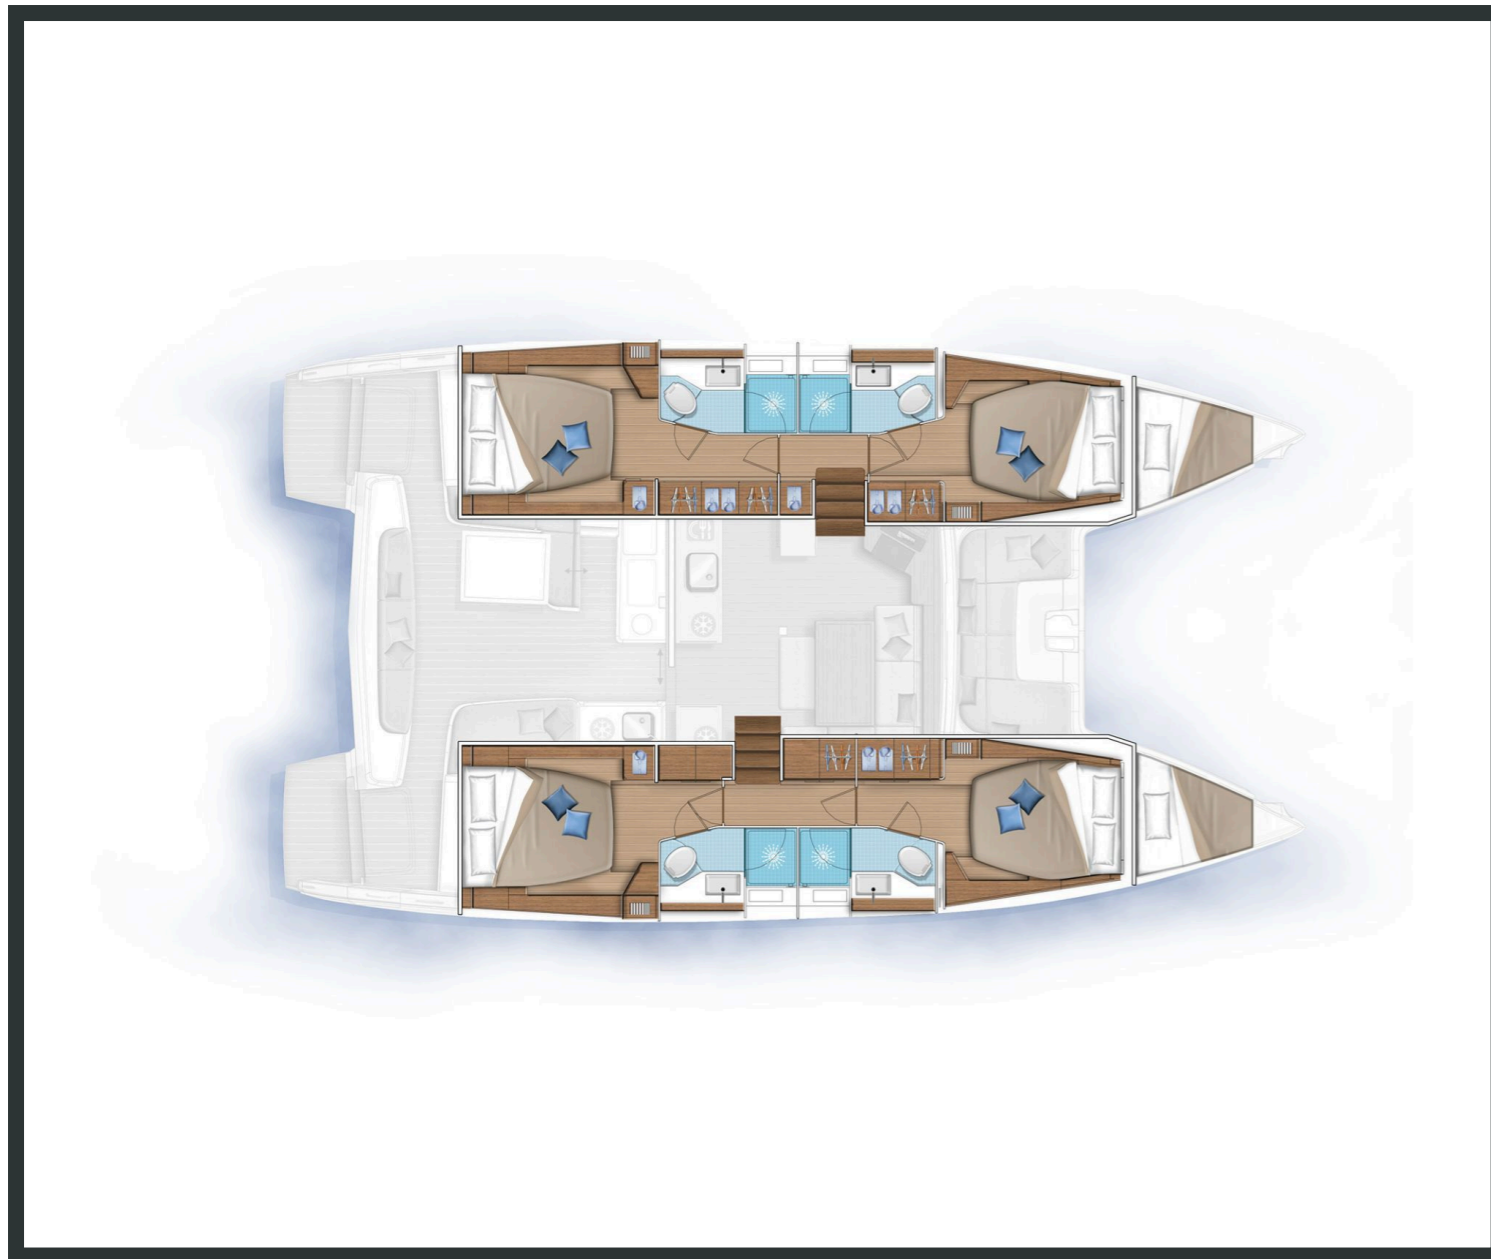

Lagoon **46**
Nefeli, Model 2025

Lagoon **46 / Nefeli**, Model 2025
12 guests / **4 +2** cabins / **4 +1** wc

The feel at the helm is gentle, and you feel the fact that the sails have been brought aft because it tends to head up. It is an excellent feeling, not least because it is on the flybridge and the helm is centrally positioned. Visibility, both forwards and to the side, is always excellent.

Air Condition

Generator

Solar Panels

Water Maker

Hydraulic Gangway

From charter bases at: **VOLOS**

Available as: **BAREBOAT / SKIPPED**

SPECIFICATIONS:

LOA (m) **13.99**
 Beam (m) **7.96**
 Draft (m) **1.35**
 Cabins **6**
 Berths **12**
 Heads **5**
 Engines (hp) **2 X 57**
 Fuel capacity (lt) **1040.0**

Main sail type **Full Batten**
 Genoa type **Self tacking jib**
 Main sail area (sq.m.) **76.5**
 Genoa sail area (sq.m.) **46.5**
 Cruising speed (knots) **7**
 Main engines consumption (lt/h) **12**
 Generators consumption (lt/h) **4**

Lagoon **46**
Nefeli, Model 2025

FULL INVENTORY / EQUIPMENT LIST

Accommodation: ✓ 1 Bow Cabin Head ✓ 2 Bow Single Bed Cabins ✓ 4 Double Bed Cabins ✓ 4 Heads
 ✓ 4 Showers ✓ Saloon Table Convertible into Double Berth