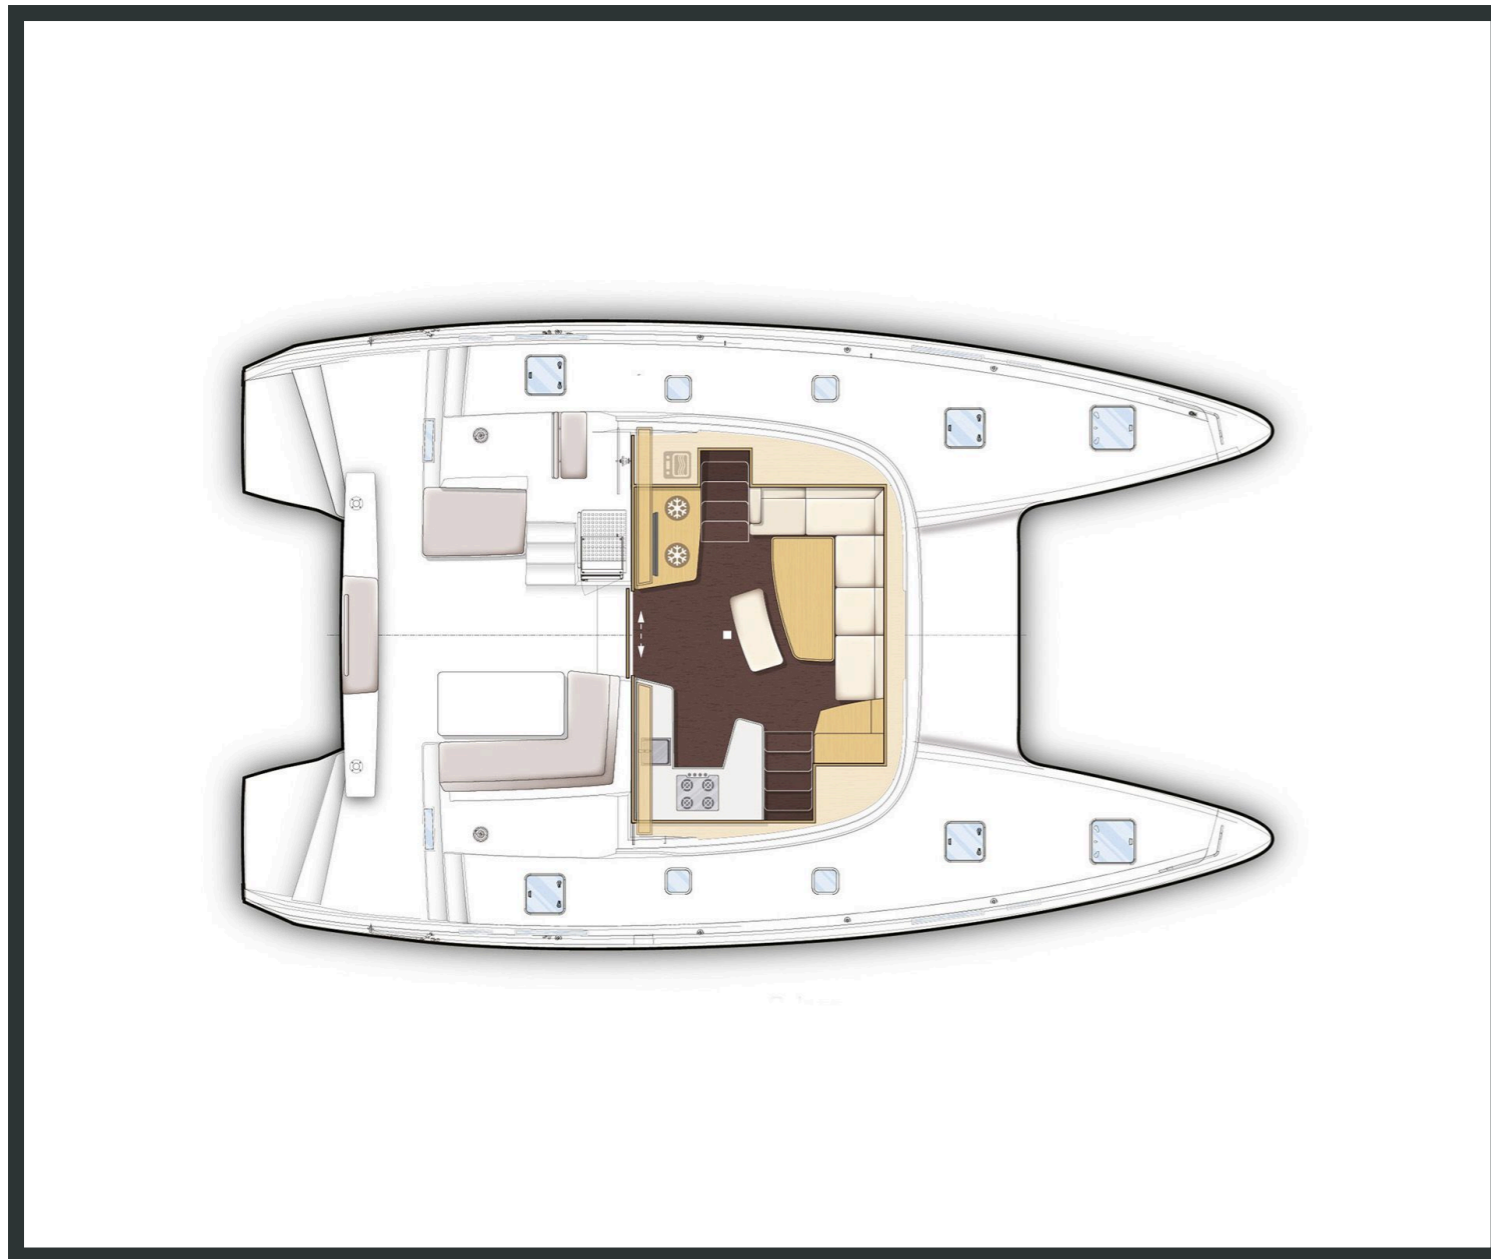

FULL INVENTORY / EQUIPMENT LIST

1. **Galley:** ✓ Bottle & Can Opener ✓ Bowls ✓ Bread Knife ✓ Casserole ✓ Cheese Grater
   ✓ Clothes Pegs ✓ Coffee Cups ✓ Manual filter-coffee machine ✓ Cutting Boards ✓ Drinking Glasses
   ✓ Dustpan & Brush ✓ Forks ✓ Freezer ✓ Frying Pans ✓ Gas Stove with Burners & Grill ✓ Kettle
   ✓ Ladle ✓ Lemon Squeezer ✓ Main Course Plates ✓ Meat Knives ✓ Oven Gloves
   ✓ Placemats for Hot Pans/Pots ✓ Plates Small ✓ Soup Plates ✓ Heat-resistant Oven Dish
   ✓ Refrigerator ✓ Salad Bowls ✓ Saucepans ✓ Serving Knives ✓ Serving Plates ✓ Serving Tray
   ✓ Small Plates ✓ Soup Spoons ✓ Spaghetti Strainer ✓ Kitchen Spatula ✓ Tapper Ware
   ✓ Tea Spoons ✓ Tea Strainer ✓ Kitchen Tong ✓ Vegetable Knife ✓ Vegetable Peeler ✓ Water Jug
   ✓ Wire Whisk ✓ Wine Glasses ✓ Wooden Spoons
2. **Navigation:** ✓ Battery Operated Navigation Lights Set ✓ Binoculars ✓ Divider ✓ Greek Waters Pilot
   ✓ Hand Bearing Compass ✓ List of Lights of Hellenic Coasts ✓ Navigation Ruler ✓ Pencil Set
   ✓ Sea Charts Area Set
3. **Safety:** ✓ Day Signal Black Ball ✓ Day Signal Black Cone ✓ Bosun's Chair ✓ Distress Flares & Signals
   ✓ Signalling Mirror ✓ Emergency Tiller ✓ EPIRB Device ✓ Fire Extinguishers
   ✓ First Aid Kit & Medical-First Aid Instructions ✓ Floating Light ✓ Fog Horn ✓ Horseshoe Lifebuoy
   ✓ Adult Life Jackets ✓ Child Life Jackets ✓ Liferaft ✓ Radar Reflector
   ✓ Safety Harnesses with Belts ✓ Set of Flags, C.N.Q. ✓ Wire Cutter ✓ Set of Wooden plugs
4. **Sails / Covers:** ✓ Bimini Top ✓ Full Batten Main Sail ✓ Lazy Bag with Lazy Jacks ✓ Self Tacking Jib
   ✓ Sprayhood ✓ Stern Tent
5. **Spares / Tools:** ✓ Boat Manuals ✓ Engine(s) Spare Parts Box ✓ Holding Tanks ✓ Sails Repair Kit
   ✓ Scissors ✓ Toolbox ✓ Torch Light

NEED ASSISTANCE? GET HELP

CHARTER ENQUIRY

SPECIAL OFFERS