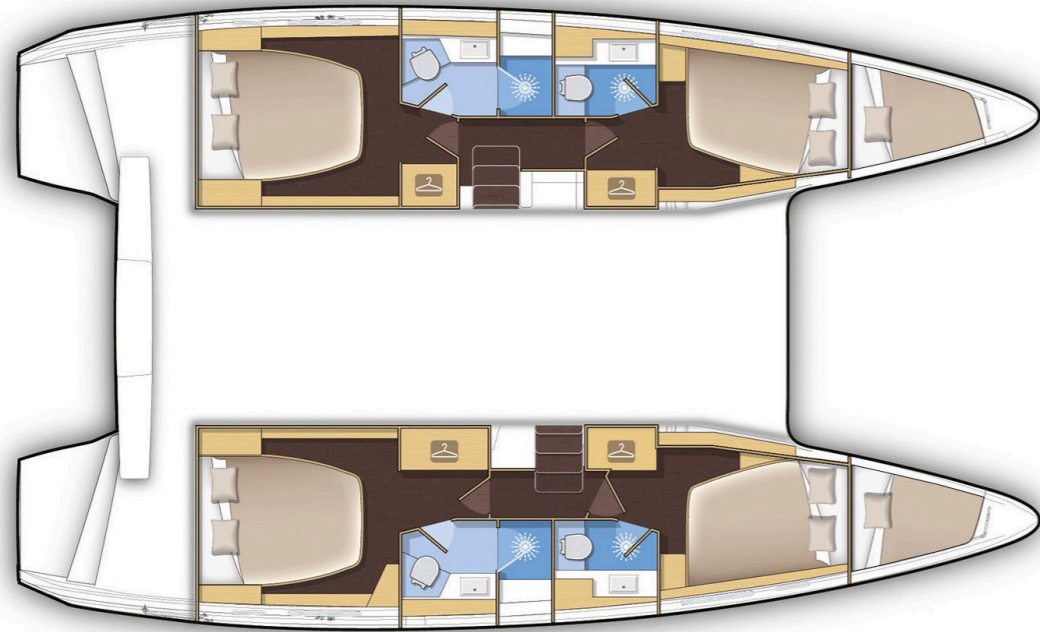

Lagoon **42**
Equilibrium, Model 2018

Lagoon **42 / Equilibrium**, Model 2018
12 guests / 4 +2 cabins / 4 +1 wc

This model from Lagoon has a style and personality all of its own. It retains the main features of the latest generation of Lagoons but with a few changes to achieve harmony between living space and the people on-board.

Air Condition

Generator

Solar Panels

Water Maker

From charter bases at: **CORFU**

Available as: **BAREBOAT / SKIPPED / DAY TRIP**

SPECIFICATIONS:

LOA (m)	12.8	Fuel capacity (lt)	570.0
Beam (m)	7.7	Main sail type	Batten
Draft (m)	1.25	Genoa type	Self tacking jib
Cabins	6	Main sail area (sq.m.)	69
Berths	12	Genoa sail area (sq.m.)	35
Heads	5	Crusing speed (knots)	7
Engines (hp)	2x57	Main engines consumption (lt/h)	8

Lagoon **42**
Equilibrium, Model 2018

Lagoon **42**
Equilibrium, Model 2018

FULL INVENTORY / EQUIPMENT LIST

Accommodation: ✓ 1 Bow Cabin Head ✓ 2 Bow Single Bed Cabins ✓ 4 Double Bed Cabins ✓ 4 Heads
 ✓ 4 Showers ✓ Saloon Table Convertible into Double Berth

Bedding / Linen: ✓ Blankets ✓ Hangers ✓ Linen & Bedding ✓ Pillows ✓ Pillowcases ✓ Sheets
 ✓ Bath Towels ✓ Face Towels

Comfort / Pleasure: ✓ 12V Sockets ✓ 220V Sockets ✓ Air Condition ✓ Air Heating
 ✓ Cockpit Cushions ✓ Cockpit Speakers ✓ Deck Cushions ✓ Deck Sunpads ✓ Electric Toilets
 ✓ Fans in Cabins ✓ Fans in Saloon ✓ Fly Bridge Cushions ✓ Fly Bridge Sunpads ✓ Generator
 ✓ Hot Water ✓ Music Player ✓ Saloon Speakers ✓ Snorkelling Sets ✓ 220V Sockets in the Cabins
 ✓ 220V Sockets in the Saloon ✓ Solar Panels ✓ TV-DVD ✓ USB Charging Ports in the Cabins
 ✓ USB Charging Ports at the Cockpit ✓ USB Charging Ports in the Saloon ✓ Water Maker