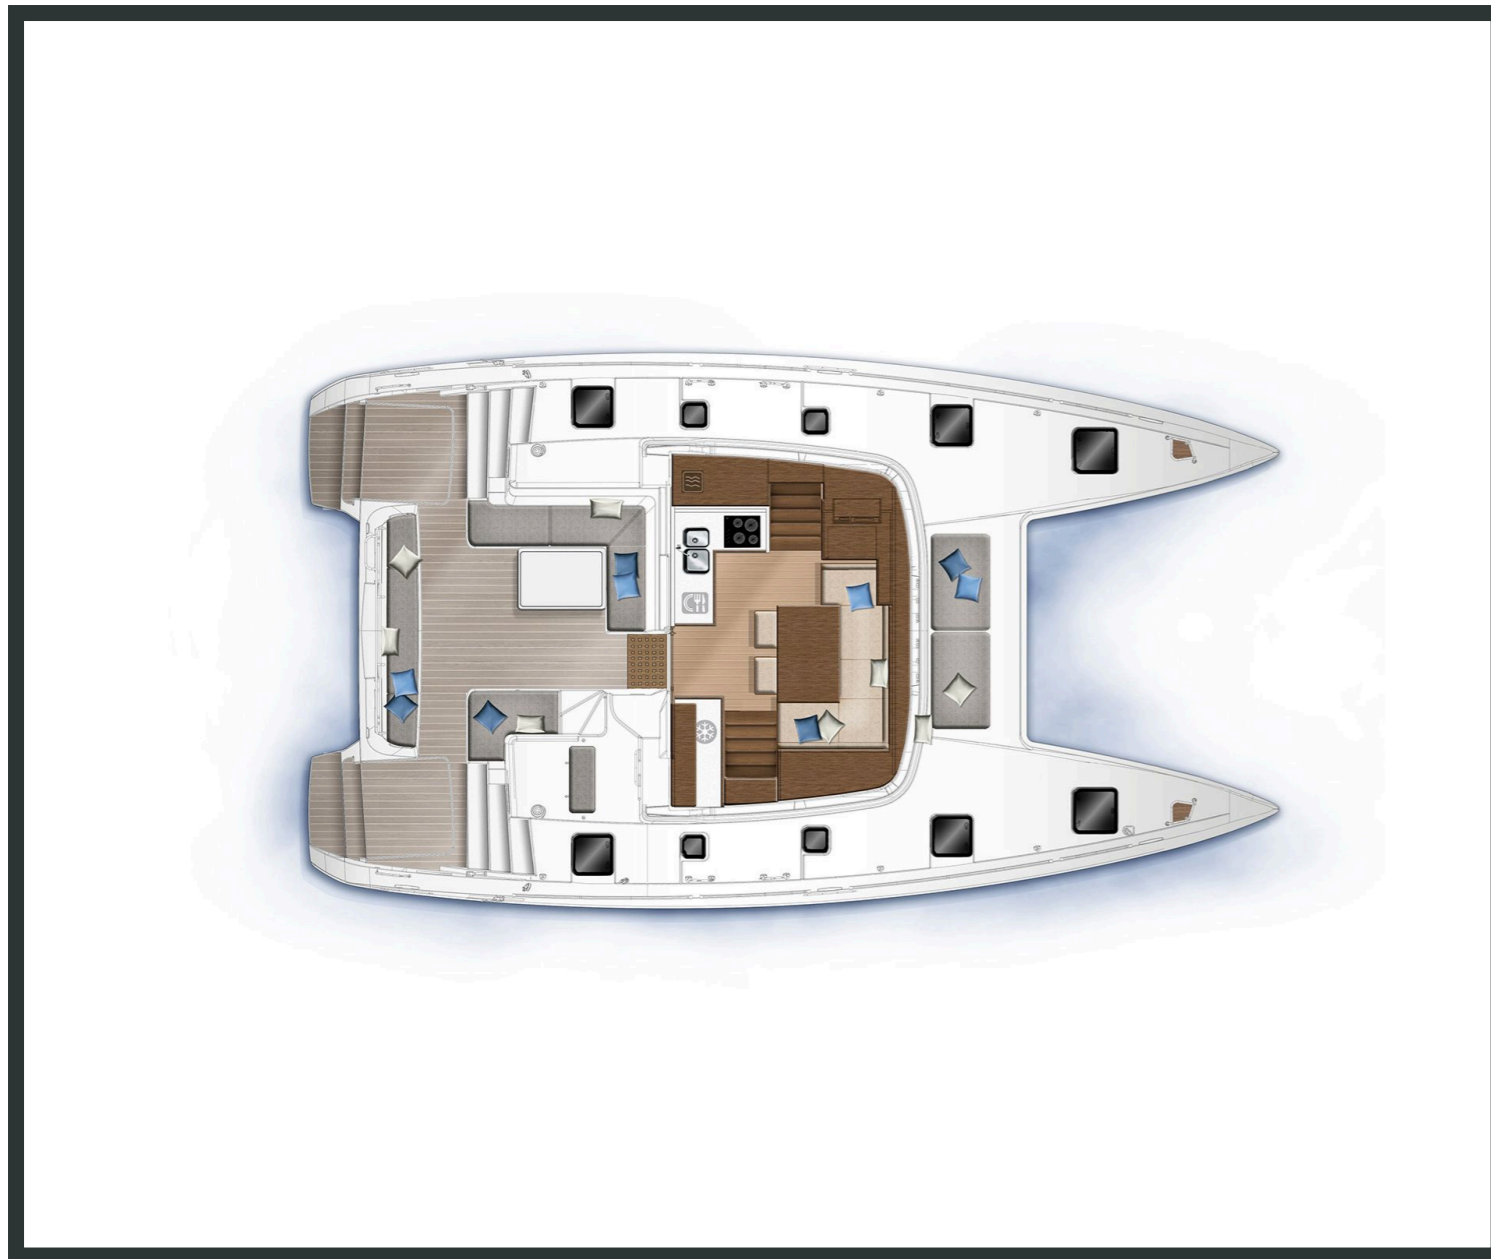

FULL INVENTORY / EQUIPMENT LIST

1. **Galley:** ✓ Bottle & Can Opener ✓ Bowls ✓ Bread Knife ✓ Casserole ✓ Cheese Grater
   ✓ Clothes Pegs ✓ Coffee Cups ✓ Manual filter-coffee machine ✓ Cutting Boards ✓ Drinking Glasses
   ✓ Dustpan & Brush ✓ Forks ✓ Freezer ✓ Frying Pans ✓ Gas Stove with Burners & Grill ✓ Kettle
   ✓ Ladle ✓ Lemon Squeezer ✓ Main Course Plates ✓ Meat Knives ✓ Oven Gloves
   ✓ Placemats for Hot Pans/Pots ✓ Plates Small ✓ Soup Plates ✓ Heat-resistant Oven Dish
   ✓ Refrigerator ✓ Salad Bowls ✓ Saucepans ✓ Serving Knives ✓ Serving Plates ✓ Serving Tray
   ✓ Small Plates ✓ Soup Spoons ✓ Spaghetti Strainer ✓ Kitchen Spatula ✓ Tapper Ware
   ✓ Tea Spoons ✓ Tea Strainer ✓ Kitchen Tong ✓ Vegetable Knife ✓ Vegetable Peeler ✓ Water Jug
   ✓ Wire Whisk ✓ Wine Glasses ✓ Wooden Spoons
2. **Navigation:** ✓ Battery Operated Navigation Lights Set ✓ Binoculars ✓ Divider ✓ Greek Waters Pilot
   ✓ Hand Bearing Compass ✓ List of Lights of Hellenic Coasts ✓ Navigation Ruler ✓ Pencil Set
   ✓ Sea Charts Area Set
3. **Safety:** ✓ Day Signal Black Ball ✓ Day Signal Black Cone ✓ Bosun's Chair ✓ Distress Flares & Signals
   ✓ Signalling Mirror ✓ Emergency Tiller ✓ EPIRB Device ✓ Fire Extinguishers
   ✓ First Aid Kit & Medical-First Aid Instructions ✓ Floating Light ✓ Fog Horn ✓ Horseshoe Lifebuoy
   ✓ Adult Life Jackets ✓ Child Life Jackets ✓ Liferaft ✓ Radar Reflector
   ✓ Safety Harnesses with Belts ✓ Set of Flags, C.N.Q. ✓ Wire Cutter ✓ Set of Wooden plugs
4. **Sails / Covers:** ✓ Bimini Top ✓ Full Batten Main Sail ✓ Lazy Bag with Lazy Jacks ✓ Self Tacking Jib
   ✓ Sprayhood ✓ Stern Tent
5. **Spares / Tools:** ✓ Boat Manuals ✓ Engine(s) Spare Parts Box ✓ Holding Tanks ✓ Sails Repair Kit
   ✓ Scissors ✓ Toolbox ✓ Torch Light

NEED ASSISTANCE? GET HELP

CHARTER ENQUIRY

SPECIAL OFFERS