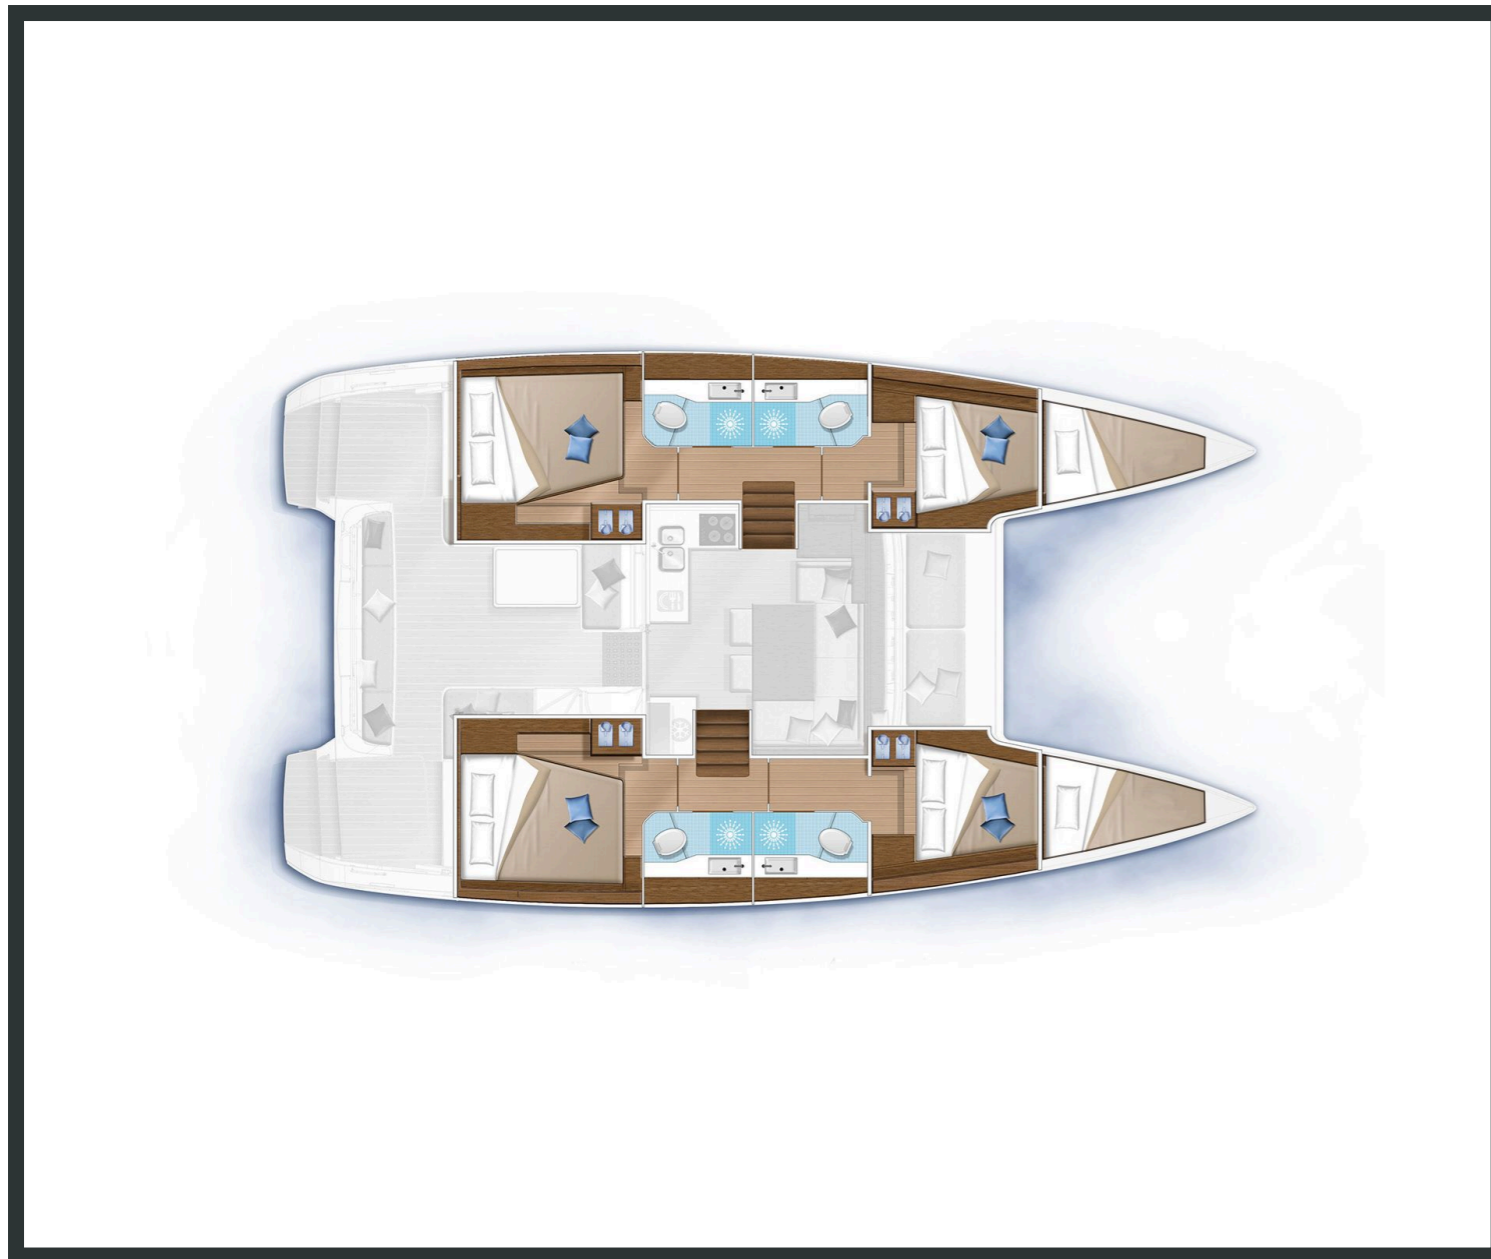

Lagoon **40**  
Thalasea, Model 2020

Lagoon **40 / Thalasea**, Model 2020

**12** guests / **4 +2** cabins / **4 +1** wc

---

The gorgeous Lagoon 40 has a cockpit area that is exceptionally comfortable. An ergonomic helm station, accessible from the cockpit or deck, enables communication between the skipper and crew at all times.

---

Solar Panels

---

From charter bases at: **CORFU**

Available as: **BAREBOAT / SKIPPED / DAY TRIP**

---

**SPECIFICATIONS:**

|              |              |                                 |                         |
|--------------|--------------|---------------------------------|-------------------------|
| LOA (m)      | <b>12.01</b> | Fuel capacity (lt)              | <b>400.0</b>            |
| Beam (m)     | <b>6.76</b>  | Main sail type                  | <b>Batten</b>           |
| Draft (m)    | <b>1.35</b>  | Genoa type                      | <b>Self tacking jib</b> |
| Cabins       | <b>6</b>     | Main sail area (sq.m.)          | <b>48</b>               |
| Berths       | <b>12</b>    | Genoa sail area (sq.m.)         | <b>32</b>               |
| Heads        | <b>5</b>     | Crusing speed (knots)           | <b>6</b>                |
| Engines (hp) | <b>2x45</b>  | Main engines consumption (lt/h) | <b>10</b>               |

Lagoon **40**  
Thalasea, Model 2020

Lagoon **40**  
Thalasea, Model 2020

## FULL INVENTORY / EQUIPMENT LIST

**Accommodation:** ✓ 1 Bow Cabin Head ✓ 2 Bow Single Bed Cabins ✓ 4 Double Bed Cabins ✓ 4 Heads  
 ✓ 4 Showers ✓ Saloon Table Convertible into Double Berth

**Bedding / Linen:** ✓ Blankets ✓ Hangers ✓ Linen & Bedding ✓ Pillows ✓ Pillowcases ✓ Sheets  
 ✓ Bath Towels ✓ Face Towels