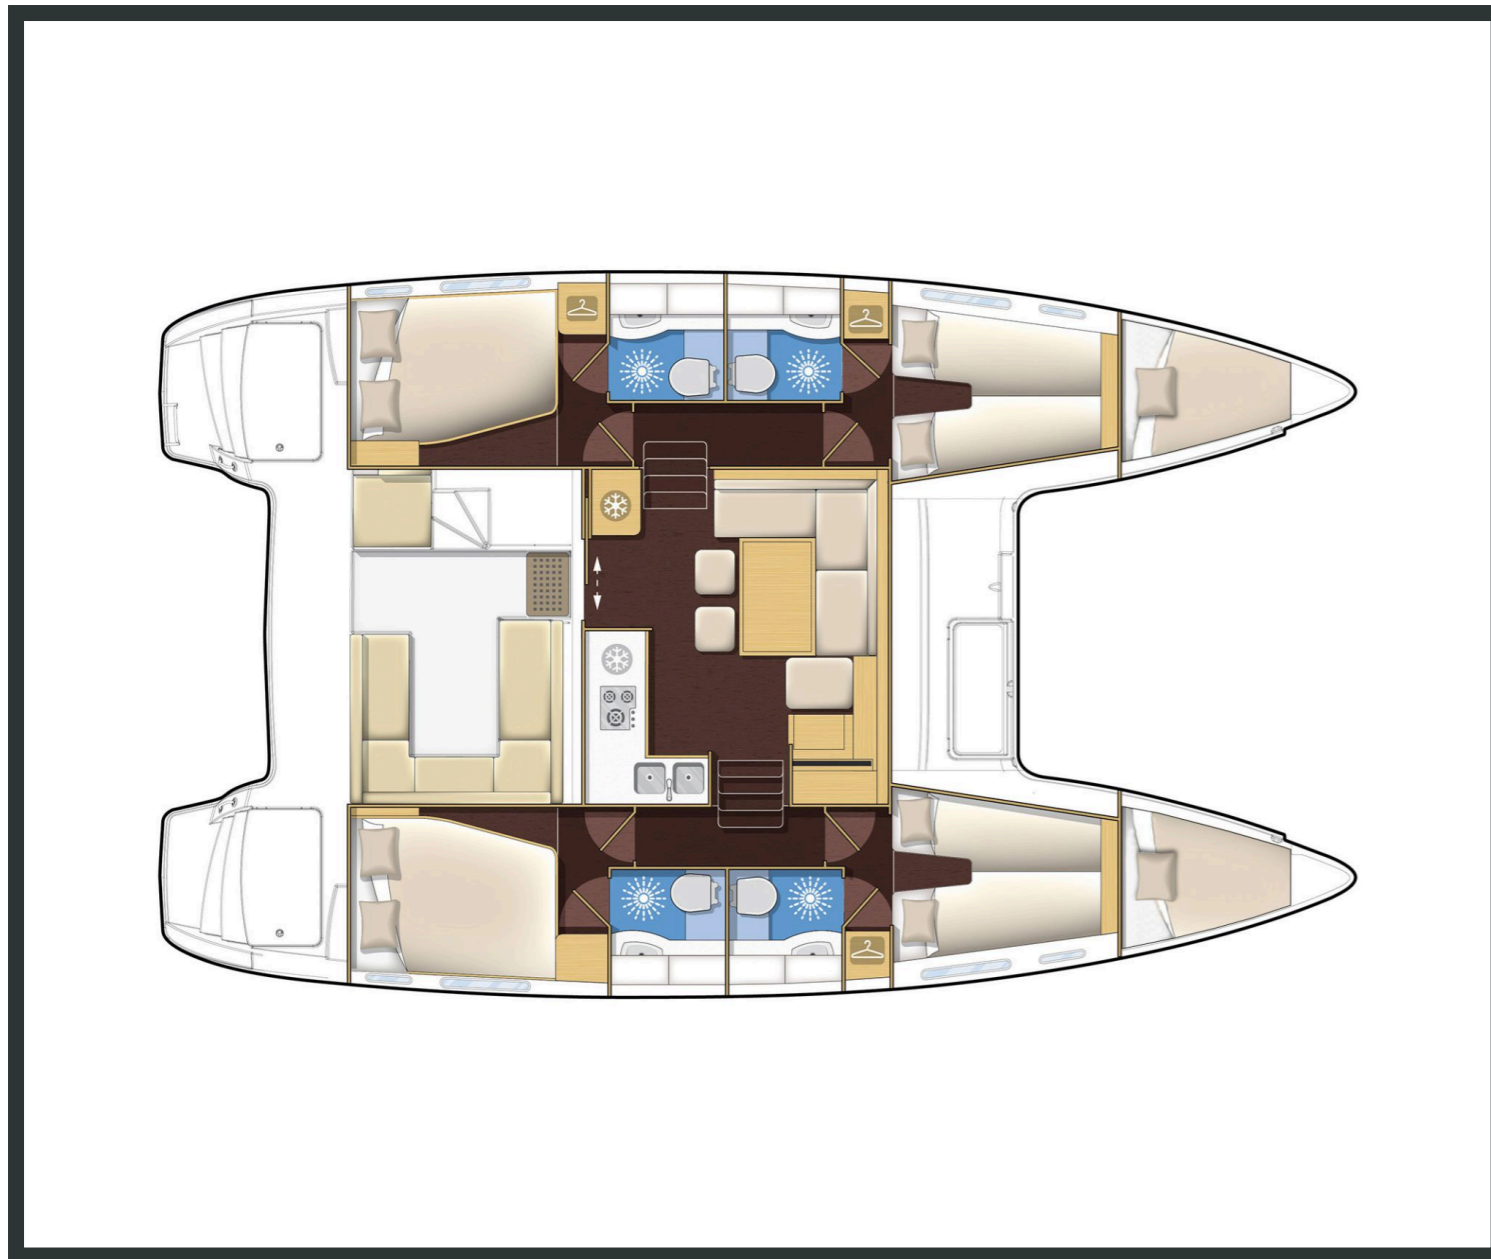

Lagoon **400 S2**

Libre, Model 2018

Lagoon **400 S2 / Libre**, Model 2018
10 guests / **4 +2** cabins / **4 +1** wc

One of the most popular models of cruising catamarans, with comfort and ease of handling. She provides sleek performance, modern amenities, and comforts.

Solar Panels

From charter bases at: **ATHENS / LAVRION**
 Available as: **BAREBOAT / SKIPPED / DAY TRIP**

SPECIFICATIONS:

LOA (m)	11.97	Fuel capacity (lt)	400.0
Beam (m)	7.25	Main sail type	Full Batten
Draft (m)	1.21	Genoa type	Furling
Cabins	6	Main sail area (sq.m.)	60
Berths	10	Genoa sail area (sq.m.)	28
Heads	5	Crusing speed (knots)	6
Engines (hp)	45	Main engines consumption (lt/h)	10

Lagoon **400 S2**
Libre, Model 2018

Lagoon **400 S2**
Libre, Model 2018

FULL INVENTORY / EQUIPMENT LIST

Accommodation: ✓ 1 Bow Cabin Head ✓ 2 Bow Single Bed Cabins ✓ 4 Double Bed Cabins ✓ 4 Heads
 ✓ 4 Showers ✓ Saloon Table Convertible into Double Berth