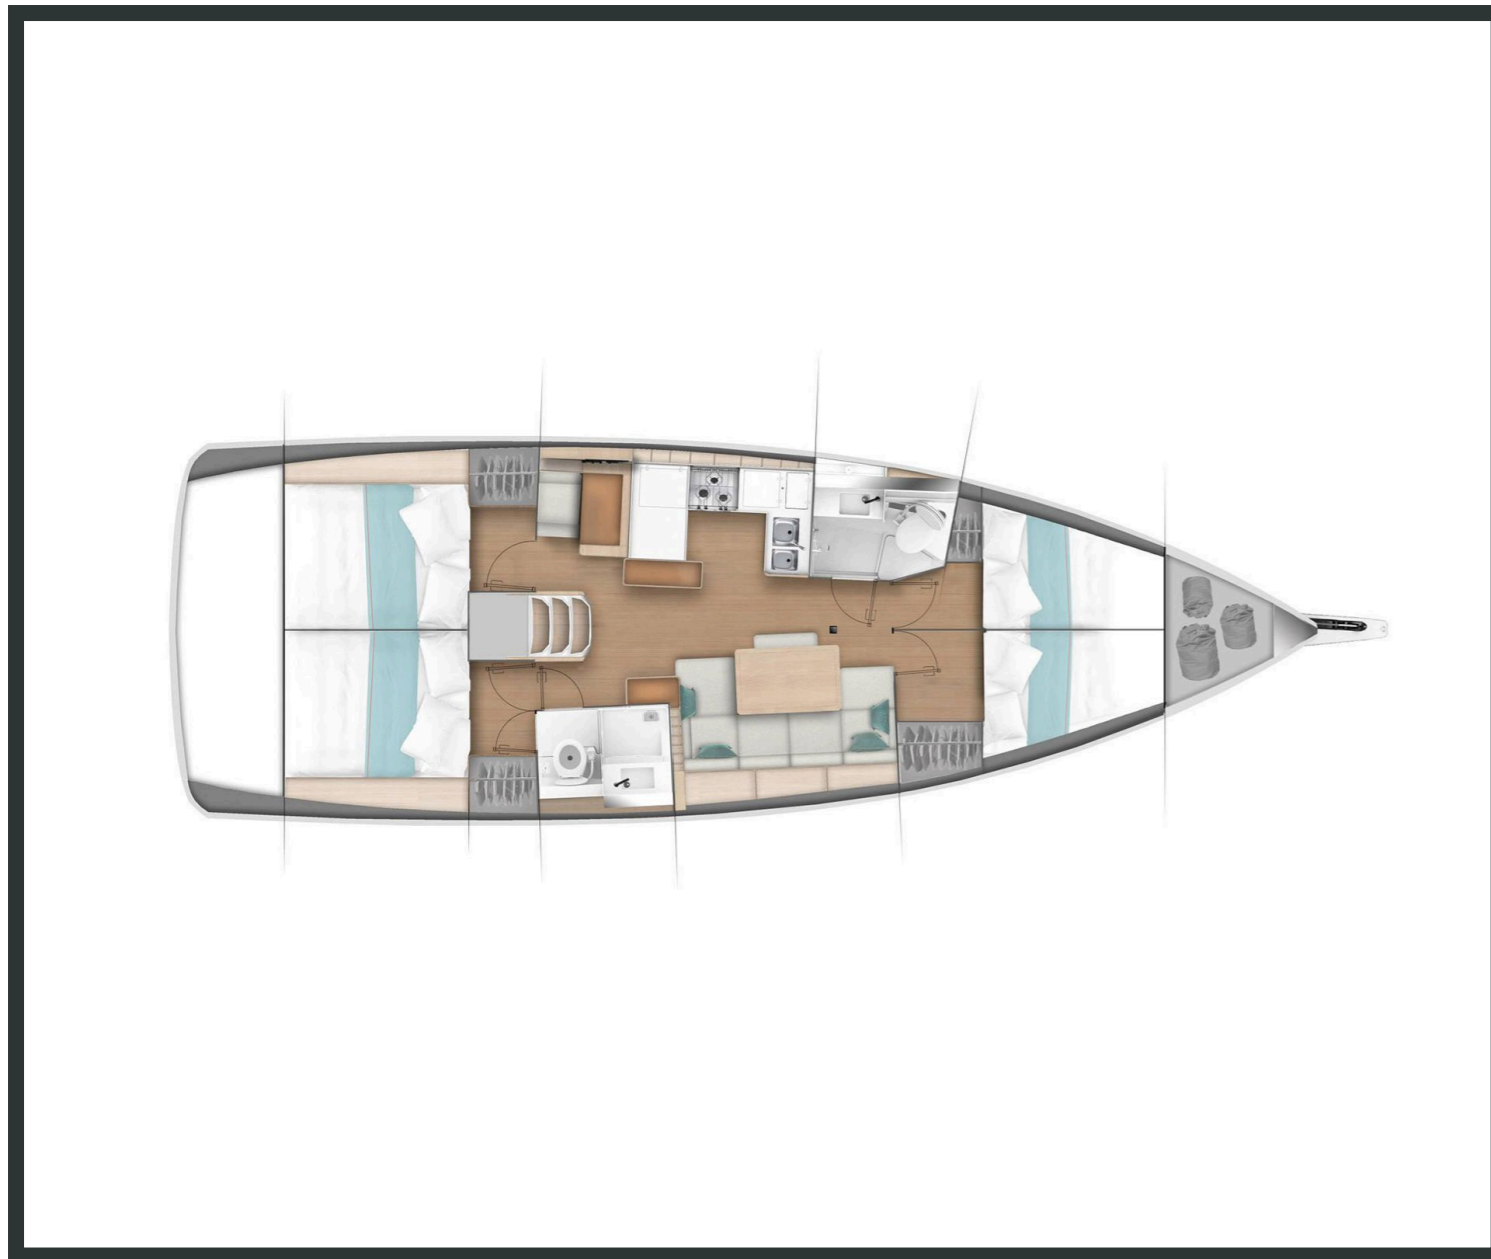

Sun **Odyssey 440**

Tolino, Model 2020

Sun **Odyssey 440 / Tolinho**, Model 2020

10 guests / **4** cabins / **2** wc

A sailing yacht must be above all else elegant, with long, sharp lines and fine, semi-hidden details; the Jeanneau Sun Odyssey 440 is not only extremely elegant, but also built for speed.

Bow Thruster

Solar Panels

From charter bases at: **RHODES**

Available as: **BAREBOAT / SKIPPED / DAY TRIP**

SPECIFICATIONS:

LOA (m) **13**
 Beam (m) **4.29**
 Draft (m) **1.6**
 Cabins **4**
 Berths **10**
 Heads **2**
 Engines (hp) **57**

Sun **Odyssey 440**
Tolinho, Model 2020

Sun **Odyssey 440**
Tolino, Model 2020

FULL INVENTORY / EQUIPMENT LIST

Accommodation: ✓ 2 Heads ✓ 2 Showers ✓ 4 Double Bed Cabins

✓ Saloon Table Convertible into Double Berth