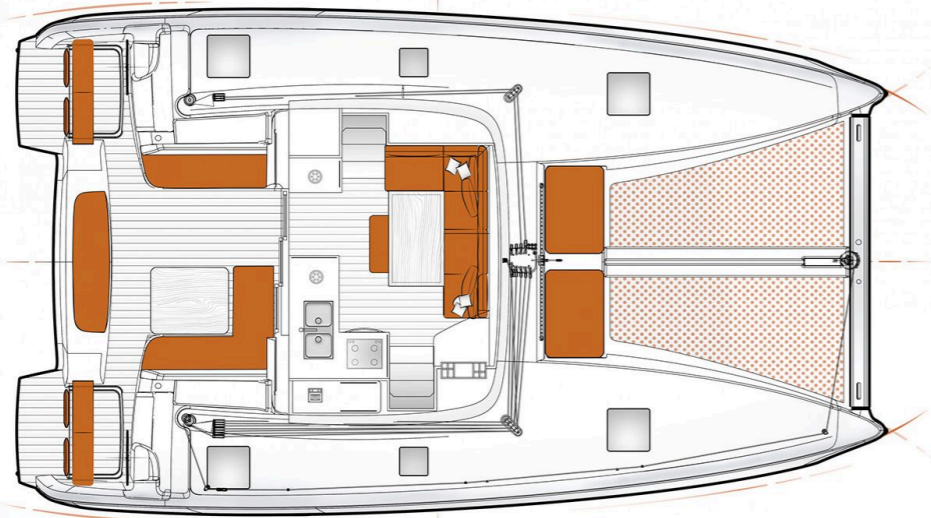

Excess **11**

Phos, Model 2021

Excess **11 / Phos**, Model 2021
10 guests / **4 +2** cabins / **2 +1** wc

The Excess 11 has an assertive and qualitative personality that breaks with the codes of traditional sailboats. Her design embodies this new philosophy, both modern and sporty.

Excess **11**
Phos, Model 2021

Excess **11**
Phos, Model 2021

FULL INVENTORY / EQUIPMENT LIST

- Accommodation:** ✓ 1 Bow Cabin Head ✓ 2 Bow Single Bed Cabins ✓ 2 Heads ✓ 2 Showers
 ✓ 4 Double Bed Cabins ✓ Saloon Table Convertible into Double Berth
- Bedding / Linen:** ✓ Blankets ✓ Hangers ✓ Linen & Bedding ✓ Pillows ✓ Pillowcases ✓ Sheets
 ✓ Bath Towels ✓ Face Towels
- Comfort / Pleasure:** ✓ 220V Sockets ✓ Cockpit Cushions ✓ Cockpit Speakers ✓ Deck Sunpads
 ✓ Electric Toilets ✓ Fans in Cabins ✓ Fans in Saloon ✓ Hot Water ✓ Music Player
 ✓ Saloon Speakers ✓ Snorkelling Sets ✓ 220V Sockets in the Cabins ✓ 220V Sockets in the Saloon
 ✓ Solar Panels ✓ USB Charging Ports in the Cabins ✓ USB Charging Ports in the Saloon
- Deck:** ✓ Anchor ✓ Anchor Chain ✓ Anchor Windlass Control ✓ Anchor Windlass Handle
 ✓ Boat Hook ✓ Cockpit Shower ✓ Cockpit Table ✓ Deck Brush ✓ Diesel canister 20L ✓ Dinghy
 ✓ Dinghy Oars & Locks ✓ Dinghy Portable Pump ✓ Dinghy Repair Kit ✓ Electric Anchor Windlass
 ✓ Spare Engine Oil ✓ Fenders ✓ Flag Halyards ✓ Refueling Funnel ✓ Gangway Wooden
 ✓ Gas Bottles ✓ Mooring Ropes 25m ✓ Mooring Ropes 50m ✓ Outboard Motor
 ✓ Fuel Jerry Can for Outboard Motor ✓ Padlocks ✓ Plastic Bucket ✓ Rigid Bottom Dinghy
 ✓ Ropes Spare ✓ Spare Anchor ✓ Spare Anchor Chain 10m ✓ Swimming Ladder ✓ Tanks Opener
 ✓ Water Hose & Adaptors ✓ Winch Handles
- Electricity:** ✓ Battery Charger ✓ 220V Shore Power Cable ✓ 220V Cable Adaptors
- Electronics:** ✓ Auto Pilot ✓ Depth Sounder ✓ GPS Plotter in Helm Station ✓ Speed Log ✓ VHF
 ✓ Wind System