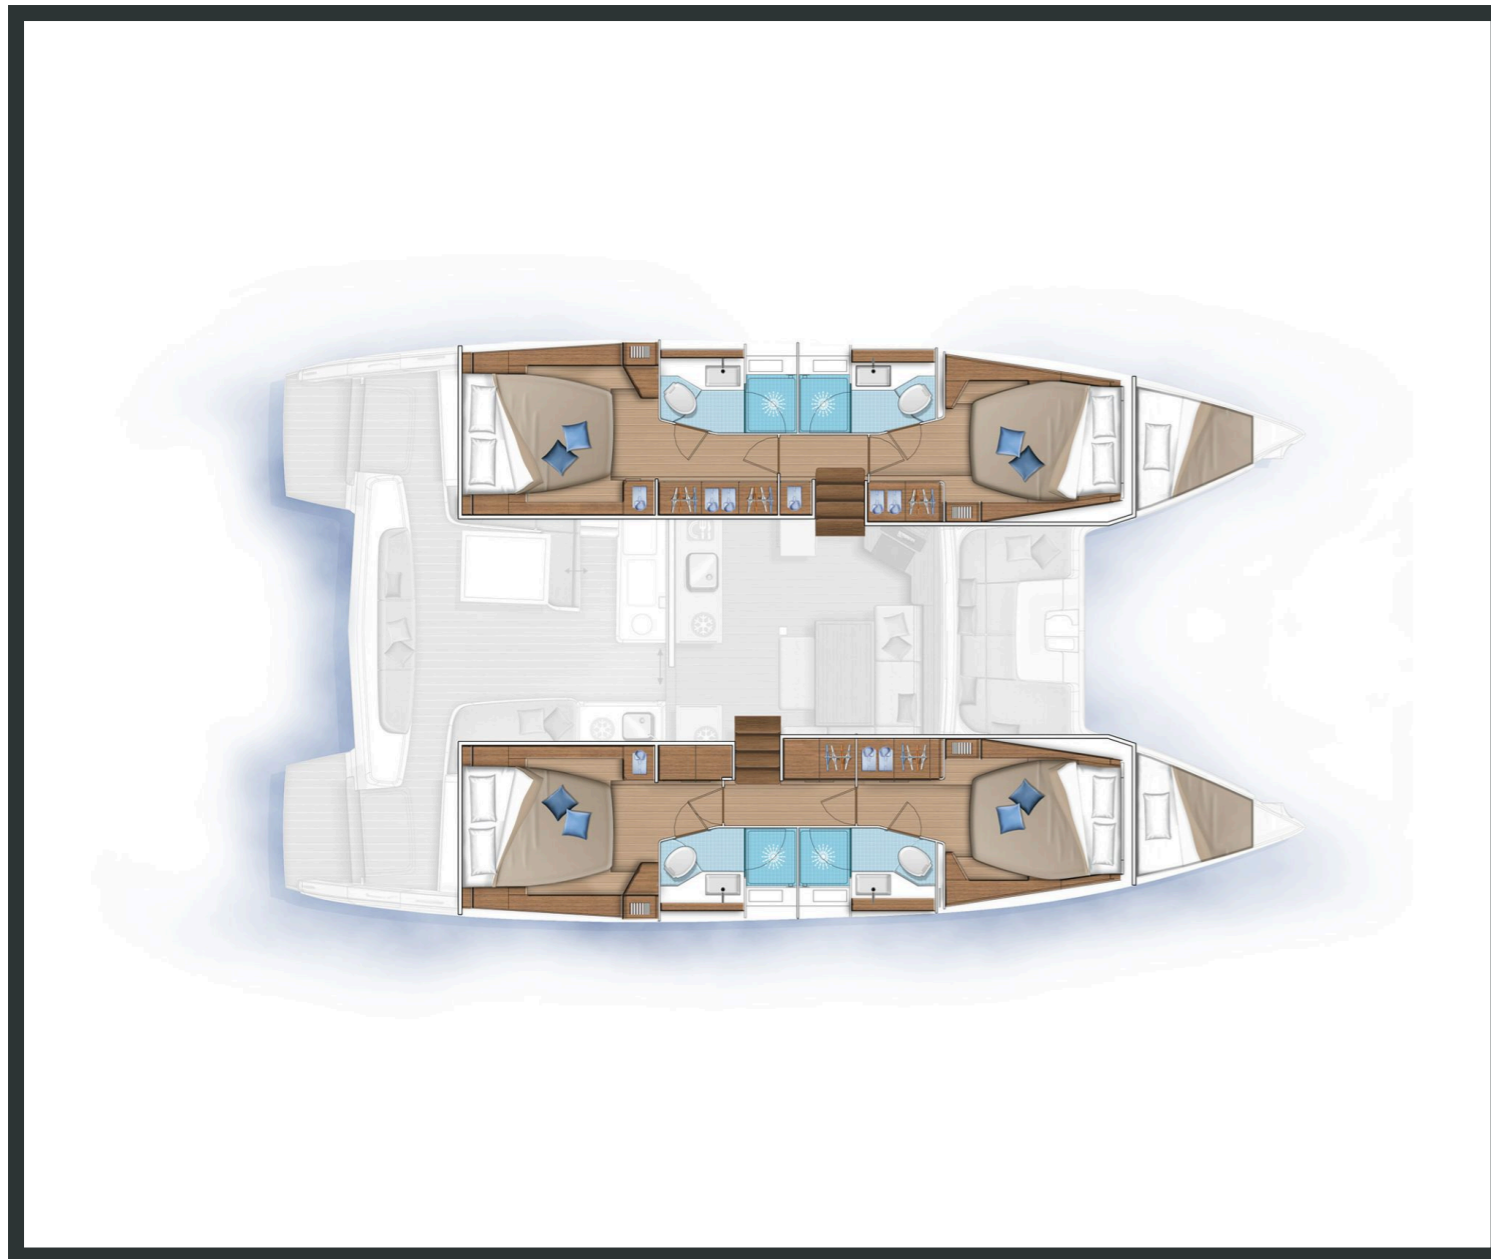

FULL INVENTORY / EQUIPMENT LIST

1. **Galley:** ✓ Bottle & Can Opener ✓ Bowls ✓ Bread Knife ✓ Casserole ✓ Cheese Grater
   ✓ Clothes Pegs ✓ Coffee Cups ✓ Manual filter-coffee machine ✓ Cutting Boards ✓ Drinking Glasses
   ✓ Dustpan & Brush ✓ Forks ✓ Frying Pans ✓ Gas Stove with Burners & Grill ✓ Kettle ✓ Ladle
   ✓ Lemon Squeezer ✓ Main Course Plates ✓ Meat Knives ✓ Oven Gloves
   ✓ Placemats for Hot Pans/Pots ✓ Plates Small ✓ Soup Plates ✓ Heat-resistant Oven Dish
   ✓ Refrigerator ✓ Salad Bowls ✓ Saucepans ✓ Serving Knives ✓ Serving Plates ✓ Serving Tray
   ✓ Small Plates ✓ Soup Spoons ✓ Spaghetti Strainer ✓ Kitchen Spatula ✓ Tapper Ware
   ✓ Tea Spoons ✓ Tea Strainer ✓ Kitchen Tong ✓ Vegetable Knife ✓ Vegetable Peeler ✓ Water Jug
   ✓ Wire Whisk ✓ Wine Glasses ✓ Wooden Spoons
2. **Navigation:** ✓ AdriaticPilotBook ✓ Battery Operated Navigation Lights Set ✓ Binoculars ✓ Divider
   ✓ Hand Bearing Compass ✓ List of Lights of Hellenic Coasts ✓ Navigation Ruler ✓ Pencil Set
   ✓ Sea Charts Area Set
3. **Safety:** ✓ Day Signal Black Ball ✓ Day Signal Black Cone ✓ Bosun's Chair ✓ Distress Flares & Signals
   ✓ Signalling Mirror ✓ Emergency Tiller ✓ Fire Extinguishers
   ✓ First Aid Kit & Medical-First Aid Instructions ✓ Floating Light ✓ Fog Horn ✓ Horseshoe Lifebuoy
   ✓ Adult Life Jackets ✓ Child Life Jackets ✓ Liferaft ✓ Radar Reflector
   ✓ Safety Harnesses with Belts ✓ Set of Flags, C.N.Q. ✓ Wire Cutter ✓ Set of Wooden plugs
4. **Sails / Covers:** ✓ Full Batten Main Sail ✓ Lazy Bag with Lazy Jacks ✓ Self Tacking Jib
5. **Spares / Tools:** ✓ Boat Manuals ✓ Engine(s) Spare Parts Box ✓ HoldingTanks ✓ Sails Repair Kit
   ✓ Scissors ✓ Toolbox ✓ Torch Light

NEED ASSISTANCE? GET HELP

CHARTER ENQUIRY

SPECIAL OFFERS