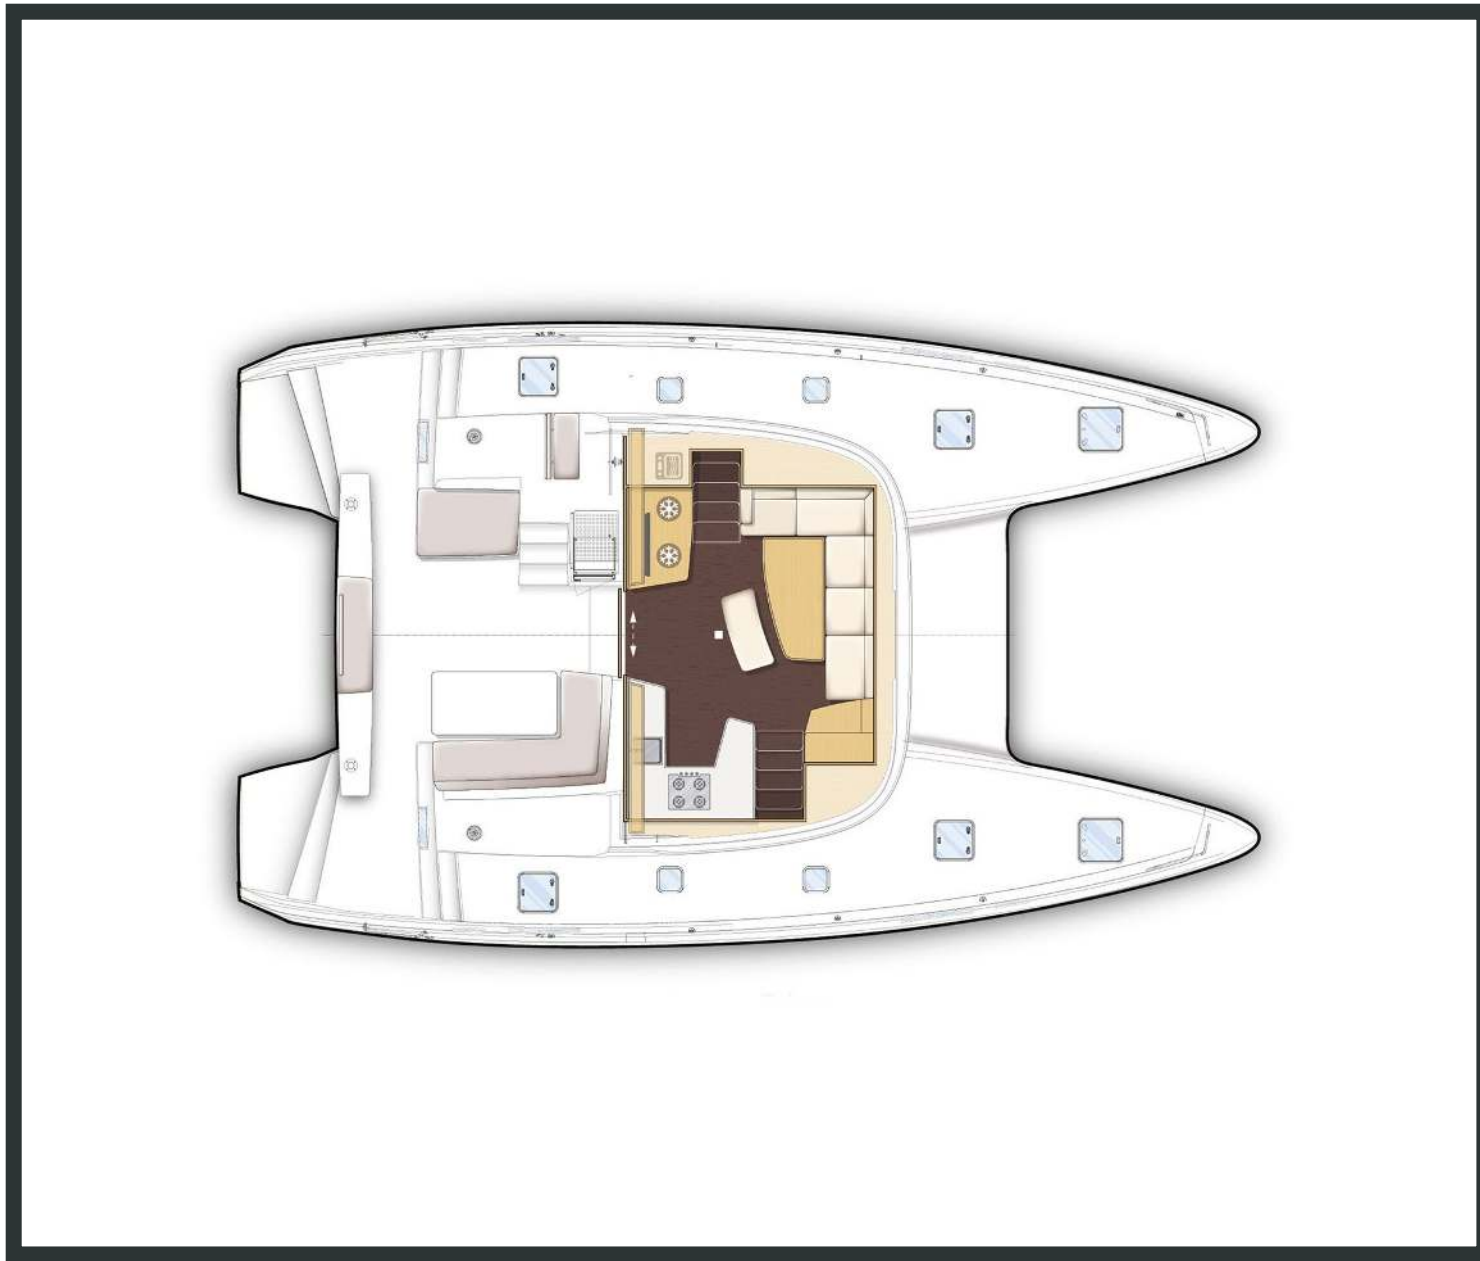

Lagoon **42**
Wind Whisper, Model 2020

Lagoon **42 / Wind Whisper**, Model 2020

12 guests / 4 +2 cabins / 4 +1 wc

This model from Lagoon has a style and personality all of its own. It retains the main features of the latest generation of Lagoons but with a few changes to achieve harmony between living space and the people on-board.

Lagoon **42**
Wind Whisper, Model 2020

Lagoon 42
Wind Whisper, Model 2020

FULL INVENTORY / EQUIPMENT LIST

- Accommodation:** ✓ 1 Bow Cabin Head ✓ 2 Bow Single Bed Cabins ✓ 4 Double Bed Cabins
 ✓ 4 Heads ✓ 4 Showers ✓ Saloon Double Bed Convertible
- Bedding / Linen:** ✓ Blankets ✓ Hangers ✓ Linen & Bedding ✓ Pillows ✓ Pillow Cases ✓ Sheets
 ✓ Towels Bath ✓ Towels Face
- Comfort / Pleasure:** ✓ 12V Sockets ✓ 220V Sockets ✓ Air Condition ✓ Air Heating
 ✓ Cockpit Cushions ✓ Cockpit Fridge ✓ Cockpit Speakers ✓ Cushions Forward Set ✓ Electric Toilets
 ✓ Fans in Cabins ✓ Fans in Saloon ✓ Fly Bridge Sunpads ✓ Generator ✓ Hot Water
 ✓ Music Player ✓ Saloon Speakers ✓ Snorkelling Sets ✓ Sockets 220V Cabins
 ✓ Sockets 220V Saloon ✓ Solar Panels ✓ Usb Charging Ports Cabins ✓ Usb Charging Ports Saloon
- Deck:** ✓ Anchor ✓ Anchor Chain ✓ Anchor Windlass Control ✓ Anchor Windlass Handle
 ✓ Boat Hook ✓ Cockpit Shower ✓ Cockpit Table ✓ Deck Brush ✓ Diesel Canister
 ✓ Dinghy Oars & Locks ✓ Dinghy Pump ✓ Dinghy Repair Kit ✓ Electric Anchor Windlass
 ✓ Electric Winches ✓ Engine Oil Spare ✓ Fenders ✓ Flag Halyards ✓ Fuel funnel ✓ Gangway Inox
 ✓ Gas Bottles ✓ Mooring Ropes 15m ✓ Mooring Ropes 25m ✓ Mooring Ropes 50m
 ✓ Outboard Motor ✓ Outboard Motor Jerry Can ✓ Padlocks ✓ Plastic Bucket
 ✓ Rigid Bottom Dinghy ✓ Ropes Spare ✓ Spare Anchor ✓ Spare Anchor Chain 10m
 ✓ Swimming Ladder ✓ Tanks Opener ✓ Water Hose & Adaptors ✓ Winch Handles
- Electricity:** ✓ Battery Charger ✓ Inverter ✓ Shore Power Cable ✓ Shore Power Cable & Adaptors
- Electronics:** ✓ Auto Pilot ✓ Depth Sounder ✓ GPS Plotter in Cockpit Area ✓ Speed Log ✓ VHF
 ✓ Wind System