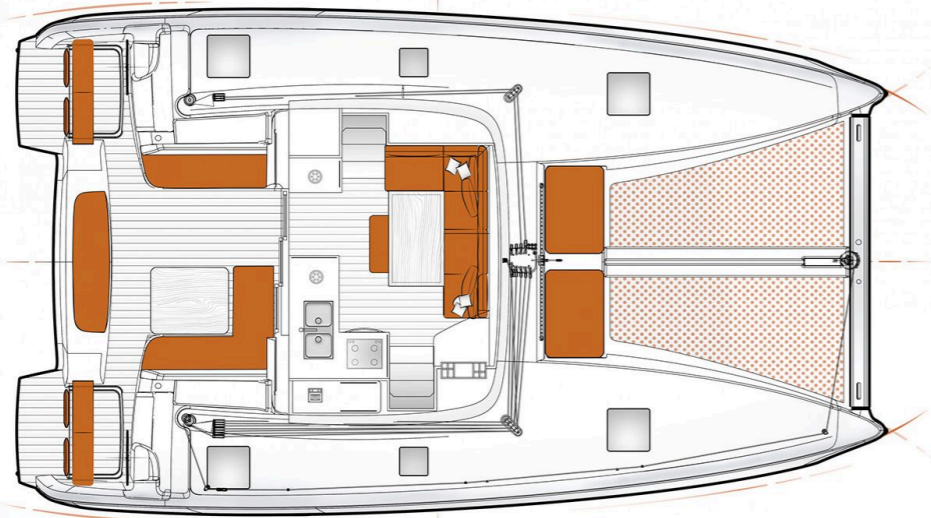

FULL INVENTORY / EQUIPMENT LIST

1. **Galley:** ✓ Bottle & Can Opener ✓ Bowls ✓ Bread Knife ✓ Casserole ✓ Cheese Grater
   ✓ Clothes Pegs ✓ Coffee Cups ✓ Manual filter-coffee machine ✓ Cutting Boards ✓ Drinking Glasses
   ✓ Dustpan & Brush ✓ Forks ✓ Frying Pans ✓ Gas Stove with Burners & Grill ✓ Kettle ✓ Ladle
   ✓ Lemon Squeezer ✓ Main Course Plates ✓ Meat Knives ✓ Oven Gloves
   ✓ Placemats for Hot Pans/Pots ✓ Plates Small ✓ Soup Plates ✓ Heat-resistant Oven Dish
   ✓ Refrigerator ✓ Salad Bowls ✓ Saucepans ✓ Serving Knives ✓ Serving Plates ✓ Serving Tray
   ✓ Small Plates ✓ Soup Spoons ✓ Spaghetti Strainer ✓ Kitchen Spatula ✓ Tapper Ware
   ✓ Tea Spoons ✓ Tea Strainer ✓ Kitchen Tong ✓ Vegetable Knife ✓ Vegetable Peeler ✓ Water Jug
   ✓ Wire Whisk ✓ Wine Glasses ✓ Wooden Spoons
2. **Navigation:** ✓ Battery Operated Navigation Lights Set ✓ Binoculars ✓ Divider ✓ Greek Waters Pilot
   ✓ Hand Bearing Compass ✓ List of Lights of Hellenic Coasts ✓ Navigation Ruler ✓ Pencil Set
   ✓ Sea Charts Area Set
3. **Safety:** ✓ Day Signal Black Ball ✓ Day Signal Black Cone ✓ Bosun's Chair ✓ Distress Flares & Signals
   ✓ Signalling Mirror ✓ Emergency Tiller ✓ EPIRB Device ✓ Fire Extinguishers
   ✓ First Aid Kit & Medical-First Aid Instructions ✓ Floating Light ✓ Fog Horn ✓ Horseshoe Lifebuoy
   ✓ Adult Life Jackets ✓ Child Life Jackets ✓ Liferaft ✓ Radar Reflector
   ✓ Safety Harnesses with Belts ✓ Set of Flags, C.N.Q. ✓ Wire Cutter ✓ Set of Wooden plugs
4. **Sails / Covers:** ✓ Bimini Top ✓ Full Batten Main Sail ✓ Lazy Bag with Lazy Jacks ✓ Self Tacking Jib
   ✓ Stern Tent
5. **Spares / Tools:** ✓ Boat Manuals ✓ Engine(s) Spare Parts Box ✓ Holding Tanks ✓ Sails Repair Kit
   ✓ Scissors ✓ Toolbox ✓ Torch Light

NEED ASSISTANCE? GET HELP

CHARTER ENQUIRY

SPECIAL OFFERS