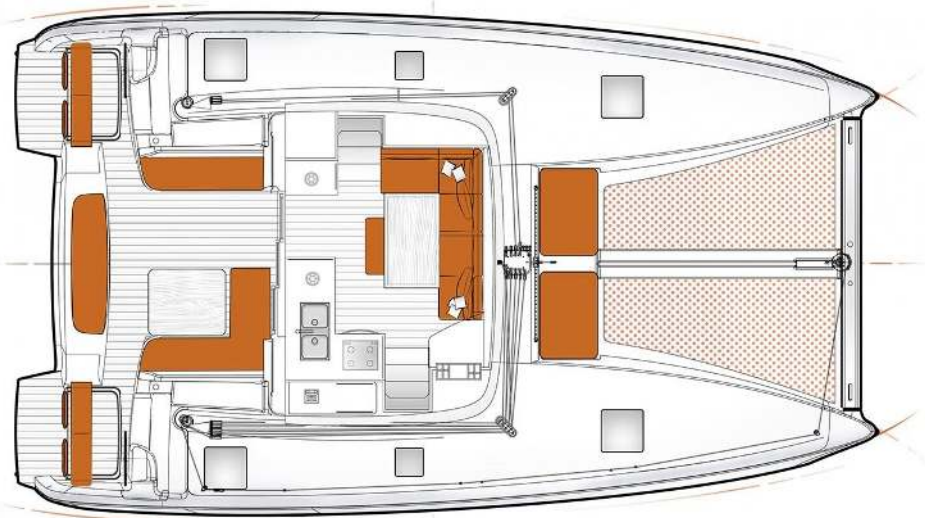

Excess **11**

Phos, Model 2021

Excess **11 / Phos**, Model 2021
10 guests / **4 +2** cabins / **2 +1** wc

The Excess 11 has an assertive and qualitative personality that breaks with the codes of traditional sailboats. Her design embodies this new philosophy, both modern and sporty.

Excess **11**
Phos, Model 2021

Excess **11**
Phos, Model 2021

FULL INVENTORY / EQUIPMENT LIST

- Accommodation:** ✓ 1 Bow Cabin Head ✓ 2 Bow Single Bed Cabins ✓ 2 Heads ✓ 2 Showers
 ✓ 4 Double Bed Cabins ✓ Saloon Double Bed Convertible
- Bedding / Linen:** ✓ Blankets ✓ Hangers ✓ Linen & Bedding ✓ Pillows ✓ Pillow Cases ✓ Sheets
 ✓ Towels Bath ✓ Towels Face
- Comfort / Pleasure:** ✓ 220V Sockets ✓ Cockpit Cushions ✓ Cockpit Speakers ✓ Deck Sunpads
 ✓ Electric Toilets ✓ Fans in Cabins ✓ Fans in Saloon ✓ Hot Water ✓ Music Player
 ✓ Saloon Speakers ✓ Snorkelling Sets ✓ Sockets 220V Cabins ✓ Sockets 220V Saloon
 ✓ Solar Panels ✓ Usb Charging Ports Cabins ✓ Usb Charging Ports Saloon
- Deck:** ✓ Anchor ✓ Anchor Chain ✓ Anchor Windlass Control ✓ Anchor Windlass Handle
 ✓ Boat Hook ✓ Cockpit Shower ✓ Cockpit Table ✓ Deck Brush ✓ Diesel Canister ✓ Dinghy
 ✓ Dinghy Oars & Locks ✓ Dinghy Pump ✓ Dinghy Repair Kit ✓ Electric Anchor Windlass
 ✓ Engine Oil Spare ✓ Fenders ✓ Flag Halyards ✓ Fuel funnel ✓ Gangway Wooden ✓ Gas Bottles
 ✓ Mooring Ropes 25m ✓ Mooring Ropes 50m ✓ Outboard Motor ✓ Outboard Motor Jerry Can
 ✓ Padlocks ✓ Plastic Bucket ✓ Rigid Bottom Dinghy ✓ Ropes Spare ✓ Spare Anchor
 ✓ Spare Anchor Chain 10m ✓ Swimming Ladder ✓ Tanks Opener ✓ Water Hose & Adaptors
 ✓ Winch Handles
- Electricity:** ✓ Battery Charger ✓ Shore Power Cable ✓ Shore Power Cable & Adaptors
- Electronics:** ✓ Auto Pilot ✓ Depth Sounder ✓ GPS Plotter in Helm Station ✓ Speed Log ✓ VHF
 ✓ Wind System