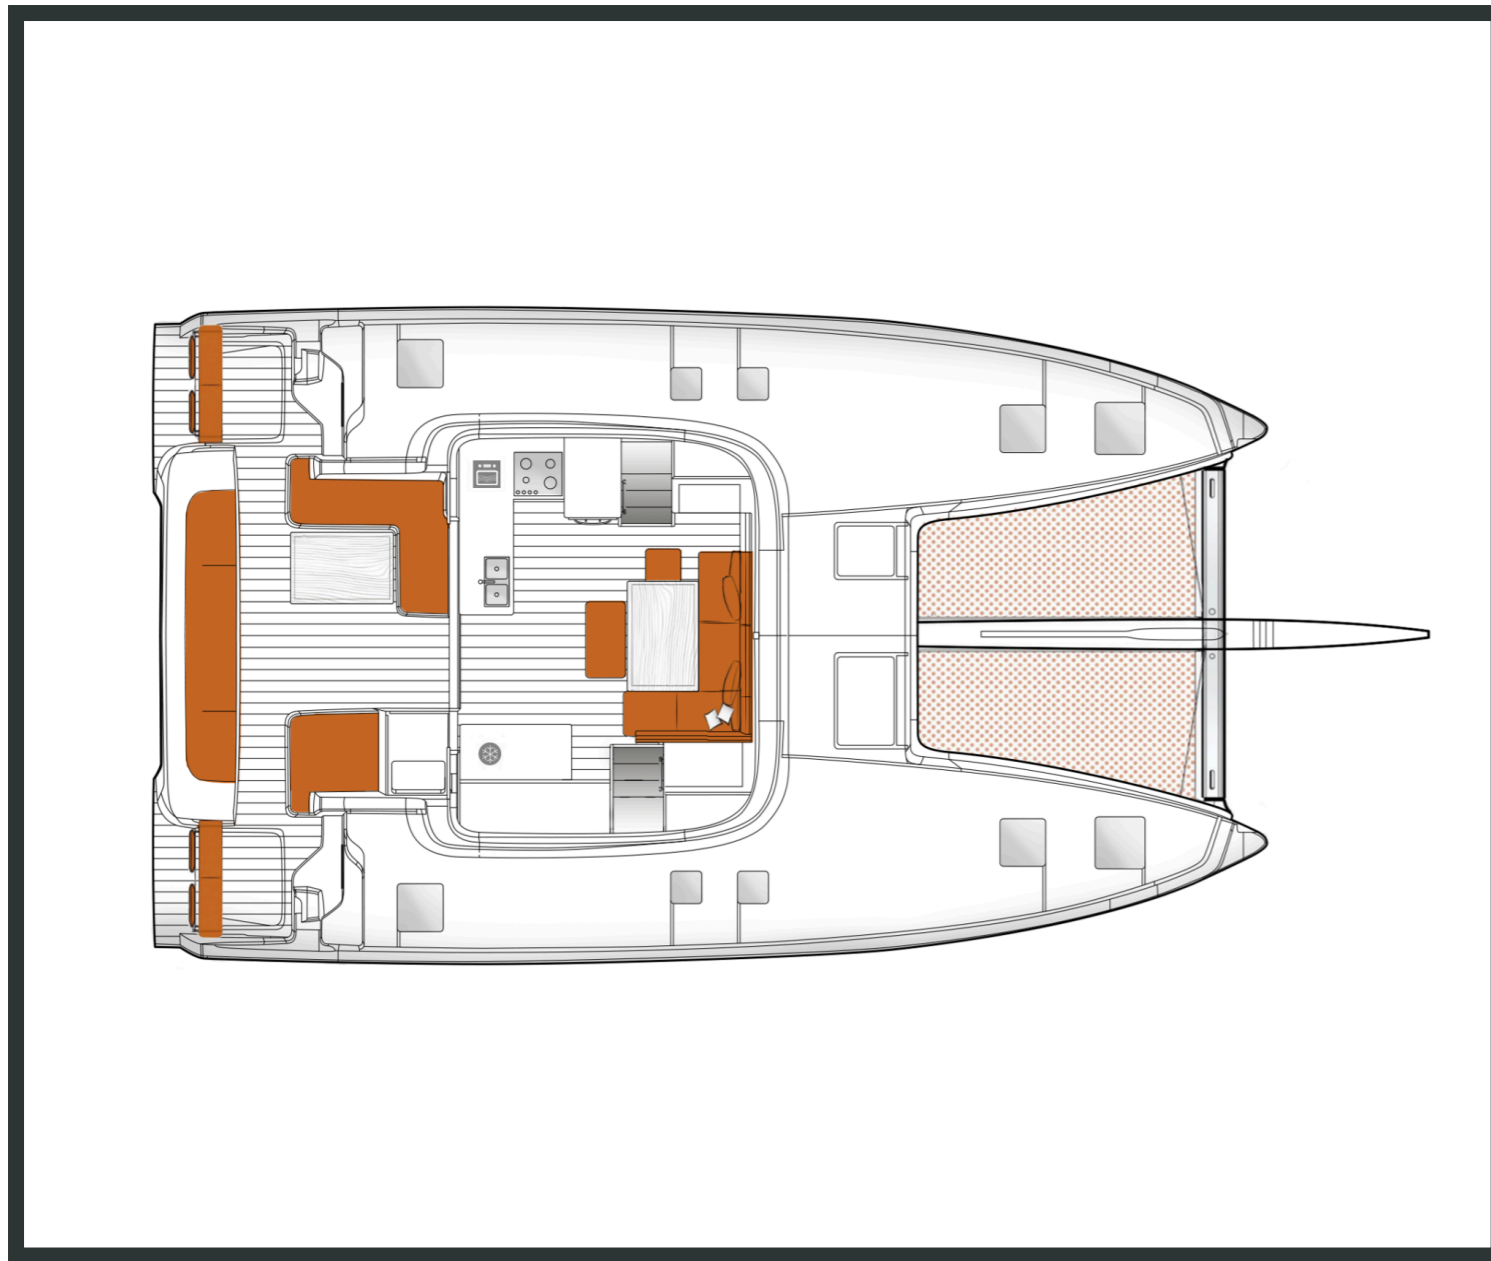

FULL INVENTORY / EQUIPMENT LIST

1. **Galley:** ✓ Bottle & Can Opener ✓ Bowls ✓ Bread Knife ✓ Casserole ✓ Cheese Grater
   ✓ Clothes Pegs ✓ Coffee Cups ✓ Manual filter-coffee machine ✓ Cutting Boards ✓ Drinking Glasses
   ✓ Dustpan & Brush ✓ Forks ✓ Freezer ✓ Frying Pans ✓ Gas Stove with Burners & Grill ✓ Kettle
   ✓ Ladle ✓ Lemon Squeezer ✓ Main Course Plates ✓ Meat Knives ✓ Oven Gloves
   ✓ Placemats for Hot Pans/Pots ✓ Plates Small ✓ Soup Plates ✓ Heat-resistant Oven Dish
   ✓ Refrigerator ✓ Salad Bowls ✓ Saucepans ✓ Serving Knives ✓ Serving Plates ✓ Serving Tray
   ✓ Small Plates ✓ Soup Spoons ✓ Spaghetti Strainer ✓ Kitchen Spatula ✓ Tapper Ware
   ✓ Tea Spoons ✓ Tea Strainer ✓ Kitchen Tong ✓ Vegetable Knife ✓ Vegetable Peeler ✓ Water Jug
   ✓ Wire Whisk ✓ Wine Glasses ✓ Wooden Spoons
2. **Navigation:** ✓ Battery Operated Navigation Lights Set ✓ Binoculars ✓ Divider ✓ Greek Waters Pilot
   ✓ Hand Bearing Compass ✓ List of Lights of Hellenic Coasts ✓ Navigation Ruler ✓ Pencil Set
   ✓ Sea Charts Area Set
3. **Safety:** ✓ Day Signal Black Ball ✓ Day Signal Black Cone ✓ Bosun's Chair ✓ Distress Flares & Signals
   ✓ Signalling Mirror ✓ Emergency Tiller ✓ EPIRB Device ✓ Fire Extinguishers
   ✓ First Aid Kit & Medical-First Aid Instructions ✓ Floating Light ✓ Fog Horn ✓ Horseshoe Lifebuoy
   ✓ Adult Life Jackets ✓ Child Life Jackets ✓ Liferaft ✓ Radar Reflector
   ✓ Safety Harnesses with Belts ✓ Set of Flags, C.N.Q. ✓ Wire Cutter ✓ Set of Wooden plugs
4. **Sails / Covers:** ✓ Full Batten Main Sail
5. **Spares / Tools:** ✓ Boat Manuals ✓ Engine(s) Spare Parts Box ✓ Holding Tanks ✓ Sails Repair Kit
   ✓ Scissors ✓ Toolbox ✓ Torch Light

NEED ASSISTANCE? GET HELP

CHARTER ENQUIRY

SPECIAL OFFERS

Excess **14**

Tiramisu, Model 2024