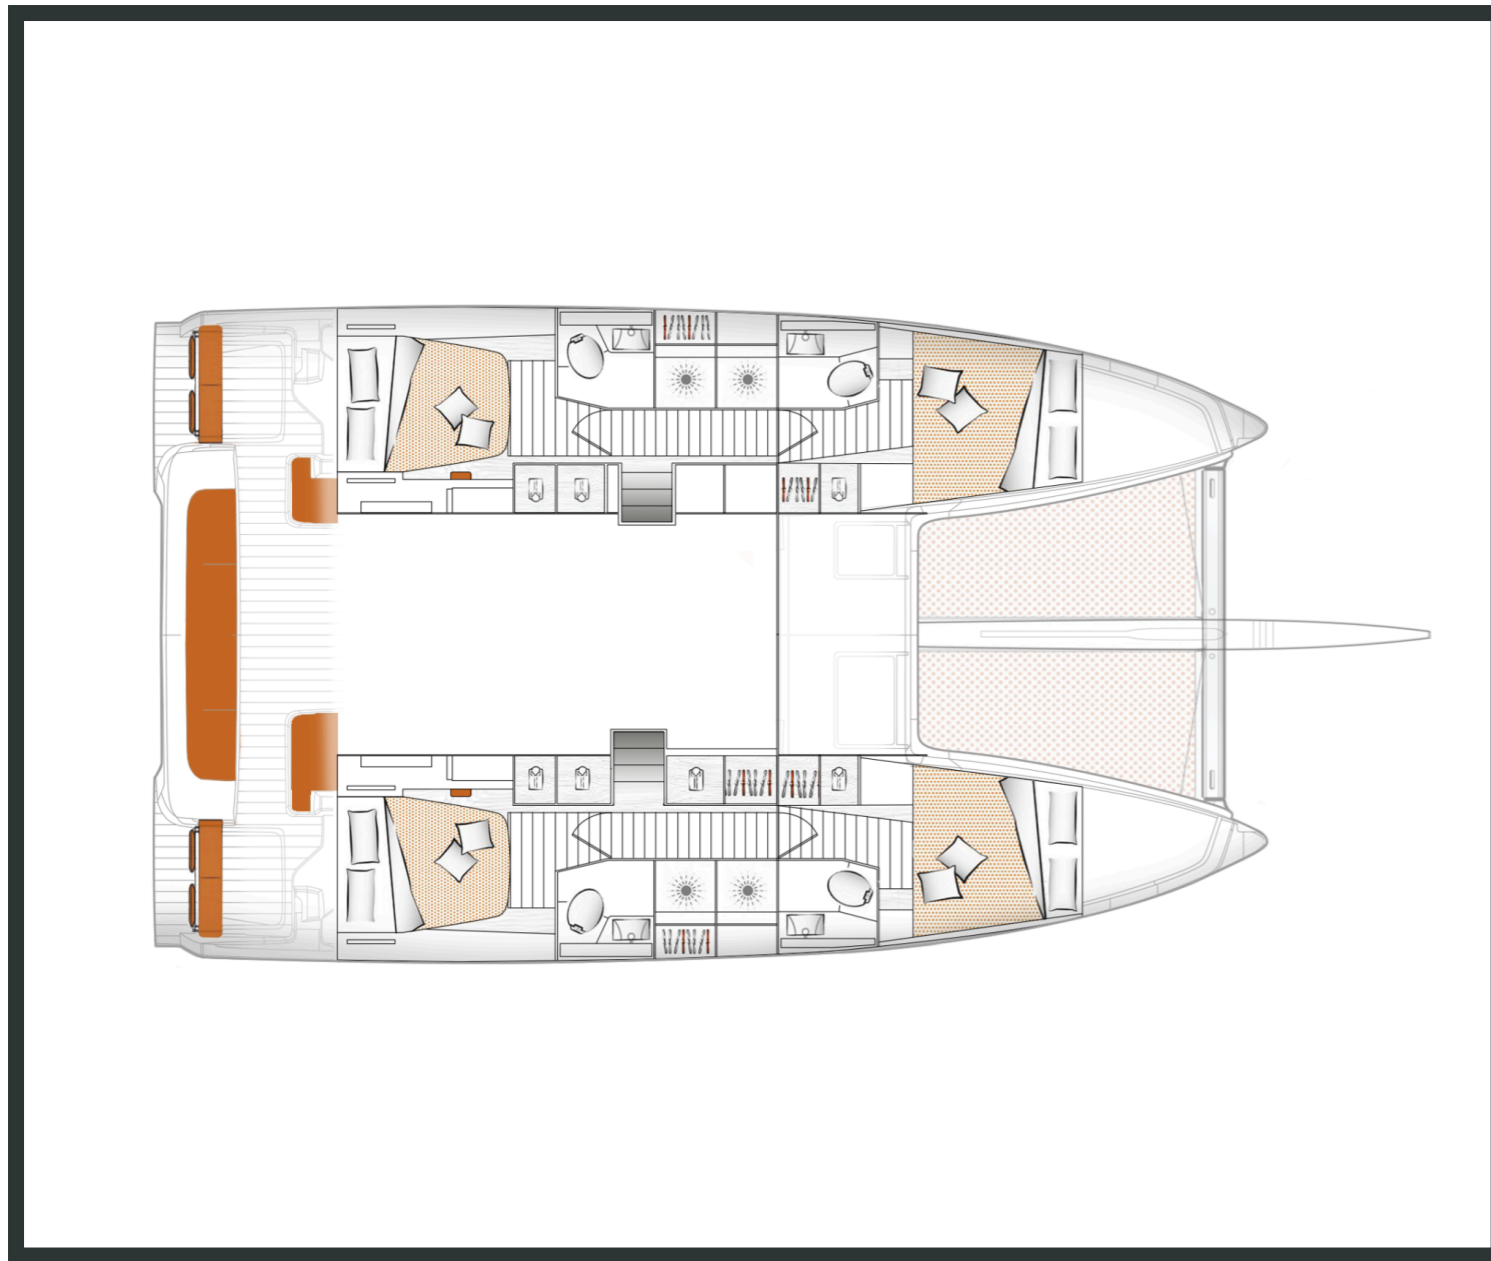

Excess **14**
Tiramisu, Model 2024

Excess **14 / Tiramisu**, Model 2024
12 guests / **4 +2** cabins / **4 +1** wc

Capitalizing on the developments of the very successful Excess 11, the Excess 14 goes even further, notably with its asymmetrical hulls which are unique in the mass production catamaran market.

Air Condition

Generator

Solar Panels

Water Maker

From charter bases at: **LEFKAS / PREVEZA**
 Available as: **BAREBOAT / SKIPPED**

SPECIFICATIONS:

LOA (m)	13.35	Fuel capacity (lt)	400.0
Beam (m)	7.87	Main sail type	Full Batten
Draft (m)	1.48	Genoa type	Furling
Berths	12	Main sail area (sq.m.)	83
Heads	5	Genoa sail area (sq.m.)	40
Engines (hp)	2x57	Main engines consumption (lt/h)	10

Excess **14**
Tiramisu, Model 2024

Excess **14**
Tiramisu, Model 2024

FULL INVENTORY / EQUIPMENT LIST

Accommodation: ✓ 1 Bow Cabin Head ✓ 2 Bow Single Bed Cabins ✓ 4 Double Bed Cabins ✓ 4 Heads
 ✓ 4 Showers ✓ Saloon Table Convertible into Double Berth