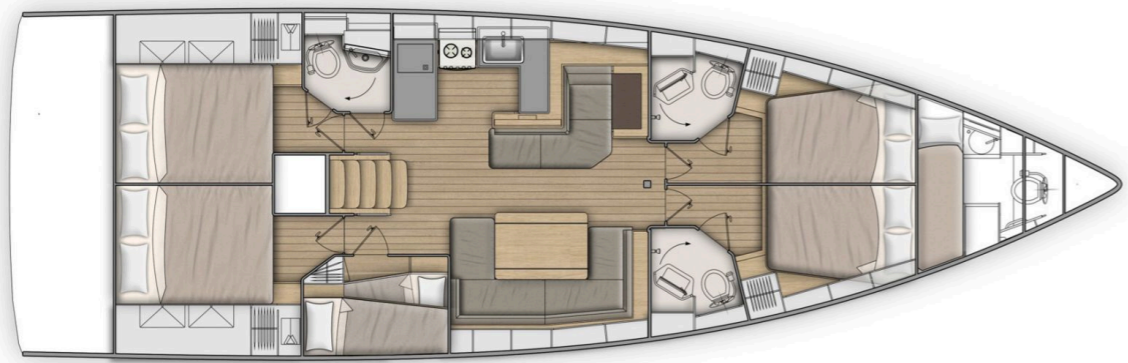

Oceanis **51.1**

Babakita, Model 2020

Oceanis **51.1 / Babakita**, Model 2020  
**12** guests / **5 +1** cabins / **3 +1** wc

The Oceanis 51.1 is not only incredibly comfortable and much faster than any of her forerunners, but also bang on-trend and the most versatile cruising yacht on the market.

Fuel capacity (lt) **400.0**  
 Main sail type **Batten**  
 Genoa type **Self tacking jib**  
 Main sail area (sq.m.) **57**  
 Genoa sail area (sq.m.) **46.1**  
 Cruising speed (knots) **8**  
 Main engines consumption (lt/h) **9**

Oceanis **51.1**  
Babakita, Model 2020

Oceanis **51.1**  
Babakita, Model 2020