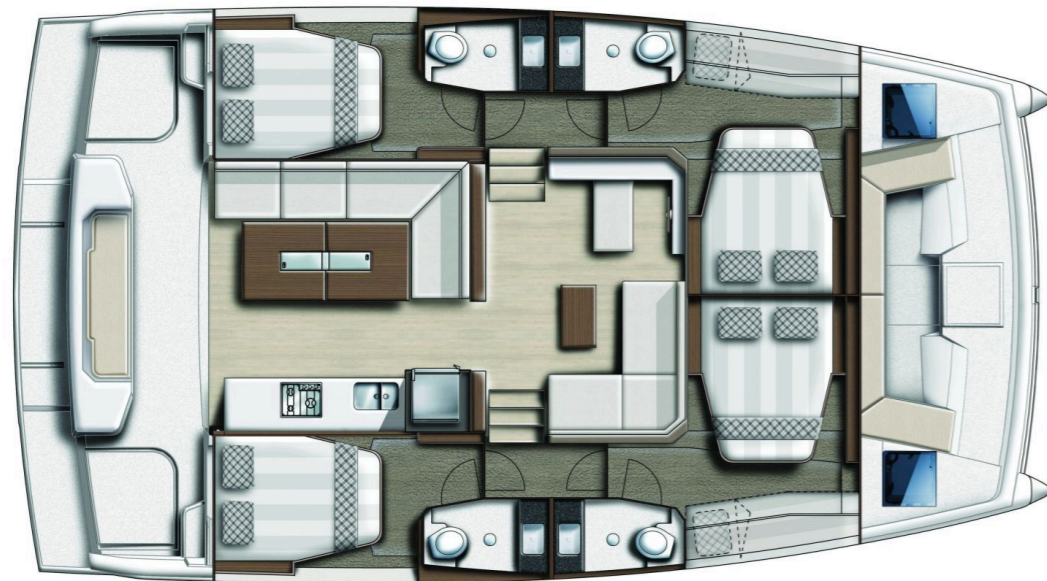

Catspace
Waterlily, Model 2023

FULL INVENTORY / EQUIPMENT LIST

Accommodation: ✓ 4 Double Bed Cabins ✓ 4 Heads

Bedding / Linen: ✓ Blankets ✓ Hangers ✓ Linen & Bedding ✓ Pillows ✓ Pillowcases ✓ Sheets
✓ Bath Towels ✓ Face Towels

Comfort / Pleasure: ✓ 220V Sockets ✓ Air Condition ✓ Air Heating ✓ Cockpit Speakers
✓ Electric Toilets ✓ Generator ✓ Hot Water ✓ Music Player ✓ Saloon Speakers ✓ Snorkelling Sets
✓ 220V Sockets in the Cabins ✓ 220V Sockets in the Saloon ✓ Solar Panels ✓ Water Maker

Deck: ✓ Anchor ✓ Anchor Chain ✓ Anchor Windlass Control ✓ Anchor Windlass Handle
✓ Boat Hook ✓ Cockpit Shower ✓ Cockpit Table ✓ Deck Brush ✓ Diesel canister 20L
✓ Electric Anchor Windlass ✓ Electric Winch(es) ✓ Spare Engine Oil ✓ Fenders ✓ Flag Halyards
✓ Refueling Funnel ✓ Gas Bottles ✓ Mooring Ropes 25m ✓ Mooring Ropes 50m ✓ Padlocks
✓ Plastic Bucket ✓ Ropes Spare ✓ Spare Anchor ✓ Spare Anchor Chain 10m ✓ Swimming Ladder
✓ Tanks Opener ✓ Water Hose & Adaptors ✓ Winch Handles

Electricity: ✓ Battery Charger ✓ 220V Shore Power Cable ✓ 220V Cable Adaptors

Electronics: ✓ Auto Pilot ✓ Depth Sounder ✓ Speed Log ✓ VHF ✓ Wind System

Galley: ✓ Bottle & Can Opener ✓ Bowls ✓ Bread Knife ✓ Casserole ✓ Cheese Grater
✓ Clothes Pegs ✓ Coffee Cups ✓ Coffee Machine ✓ Manual filter-coffee machine ✓ Cutting Boards
✓ Drinking Glasses ✓ Dustpan & Brush ✓ Forks ✓ Frying Pans ✓ Gas Stove with Burners & Grill
✓ Kettle ✓ Ladle ✓ Lemon Squeezer ✓ Main Course Plates ✓ Meat Knives ✓ Oven Gloves
✓ Placemats for Hot Pans/Pots ✓ Plates Small ✓ Soup Plates ✓ Heat-resistant Oven Dish
✓ Refrigerator ✓ Salad Bowls ✓ Saucepans ✓ Serving Knives ✓ Serving Plates ✓ Serving Tray
✓ Small Plates ✓ Soup Spoons ✓ Spaghetti Strainer ✓ Kitchen Spatula ✓ Tapper Ware
✓ Tea Spoons ✓ Tea Strainer ✓ Kitchen Tong ✓ Vegetable Knife ✓ Vegetable Peeler ✓ Water Jug
✓ Wire Whisk ✓ Wine Glasses ✓ Wooden Spoons

Navigation: ✓ Battery Operated Navigation Lights Set ✓ Binoculars ✓ Divider ✓ Greek Waters Pilot
✓ Hand Bearing Compass ✓ List of Lights of Hellenic Coasts ✓ Navigation Ruler ✓ Pencil Set
✓ Sea Charts Area Set

Safety: ✓ Day Signal Black Ball ✓ Day Signal Black Cone ✓ Bosun's Chair ✓ Distress Flares & Signals
✓ Signalling Mirror ✓ Emergency Tiller ✓ EPIRB Device ✓ Fire Extinguishers
✓ First Aid Kit & Medical-First Aid Instructions ✓ Floating Light ✓ Fog Horn ✓ Horseshoe Lifebuoy
✓ Adult Life Jackets ✓ Child Life Jackets ✓ Liferaft ✓ Radar Reflector
✓ Safety Harnesses with Belts ✓ Set of Flags, C.N.Q. ✓ Wire Cutter ✓ Set of Wooden plugs

Sails / Covers: ✓ Full Batten Main Sail ✓ Lazy Bag with Lazy Jacks ✓ Self Tacking Jib

Spares / Tools: ✓ Boat Manuals ✓ Engine(s) Spare Parts Box ✓ Sails Repair Kit ✓ Scissors
✓ Toolbox ✓ Torch Light

NEED ASSISTANCE? GET HELP

CHARTER ENQUIRY

SPECIAL OFFERS