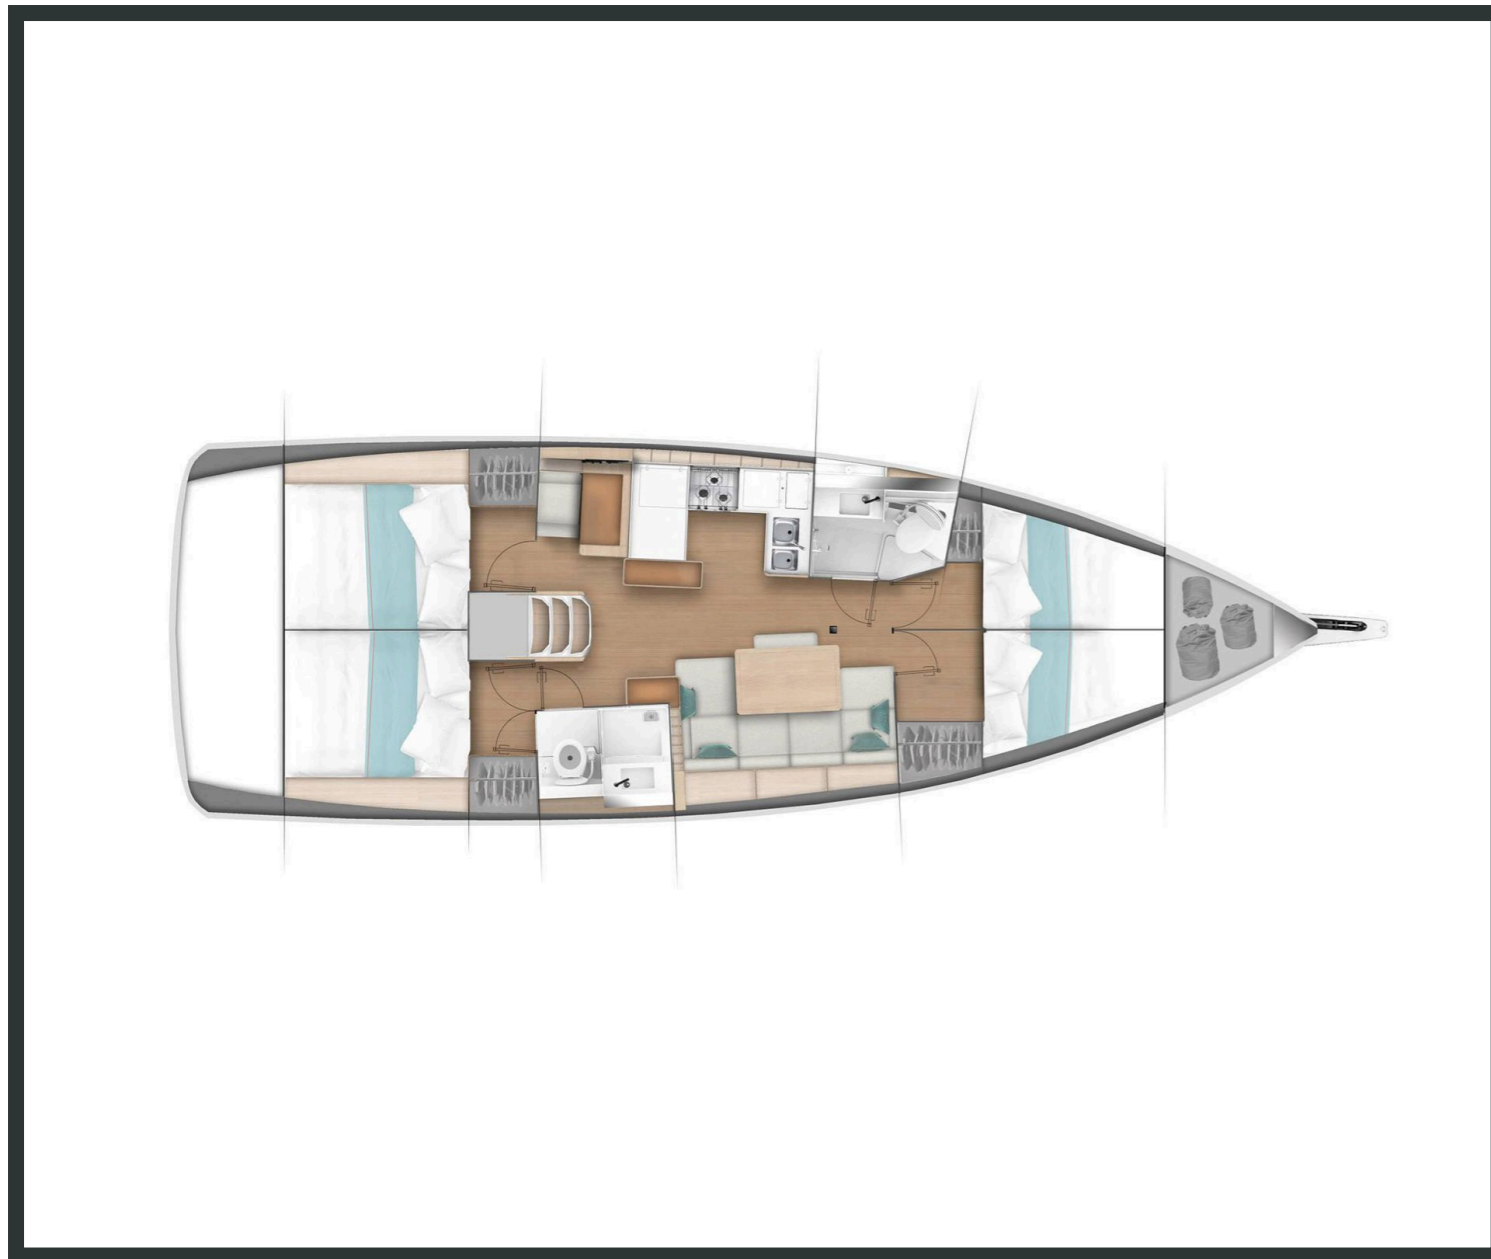

Sun **Odyssey 440**

Lefkippi, Model 2018

Sun **Odyssey 440 / Lefkippi**, Model 2018

10 guests / **4** cabins / **2** wc

A sailing yacht must be above all else elegant, with long, sharp lines and fine, semi-hidden details; the Jeanneau Sun Odyssey 440 is not only extremely elegant, but also built for speed.

Bow Thruster

Solar Panels

From charter bases at: **KOS / RHODES**

Available as: **BAREBOAT / SKIPPED / DAY TRIP**

SPECIFICATIONS:

LOA (m)	13	Fuel capacity (lt)	200.0
Beam (m)	4.29	Main sail type	Batten
Draft (m)	1.6	Genoa type	Furling
Cabins	4	Main sail area (sq.m.)	45
Berths	10	Genoa sail area (sq.m.)	45
Heads	2	Crusing speed (knots)	7
Engines (hp)	57	Main engines consumption (lt/h)	5.5

Sun **Odyssey 440**
Lefkippi, Model 2018

Sun **Odyssey 440**
Lefkippi, Model 2018

FULL INVENTORY / EQUIPMENT LIST

Accommodation: ✓ 2 Heads ✓ 2 Showers ✓ 4 Double Bed Cabins

✓ Saloon Table Convertible into Double Berth