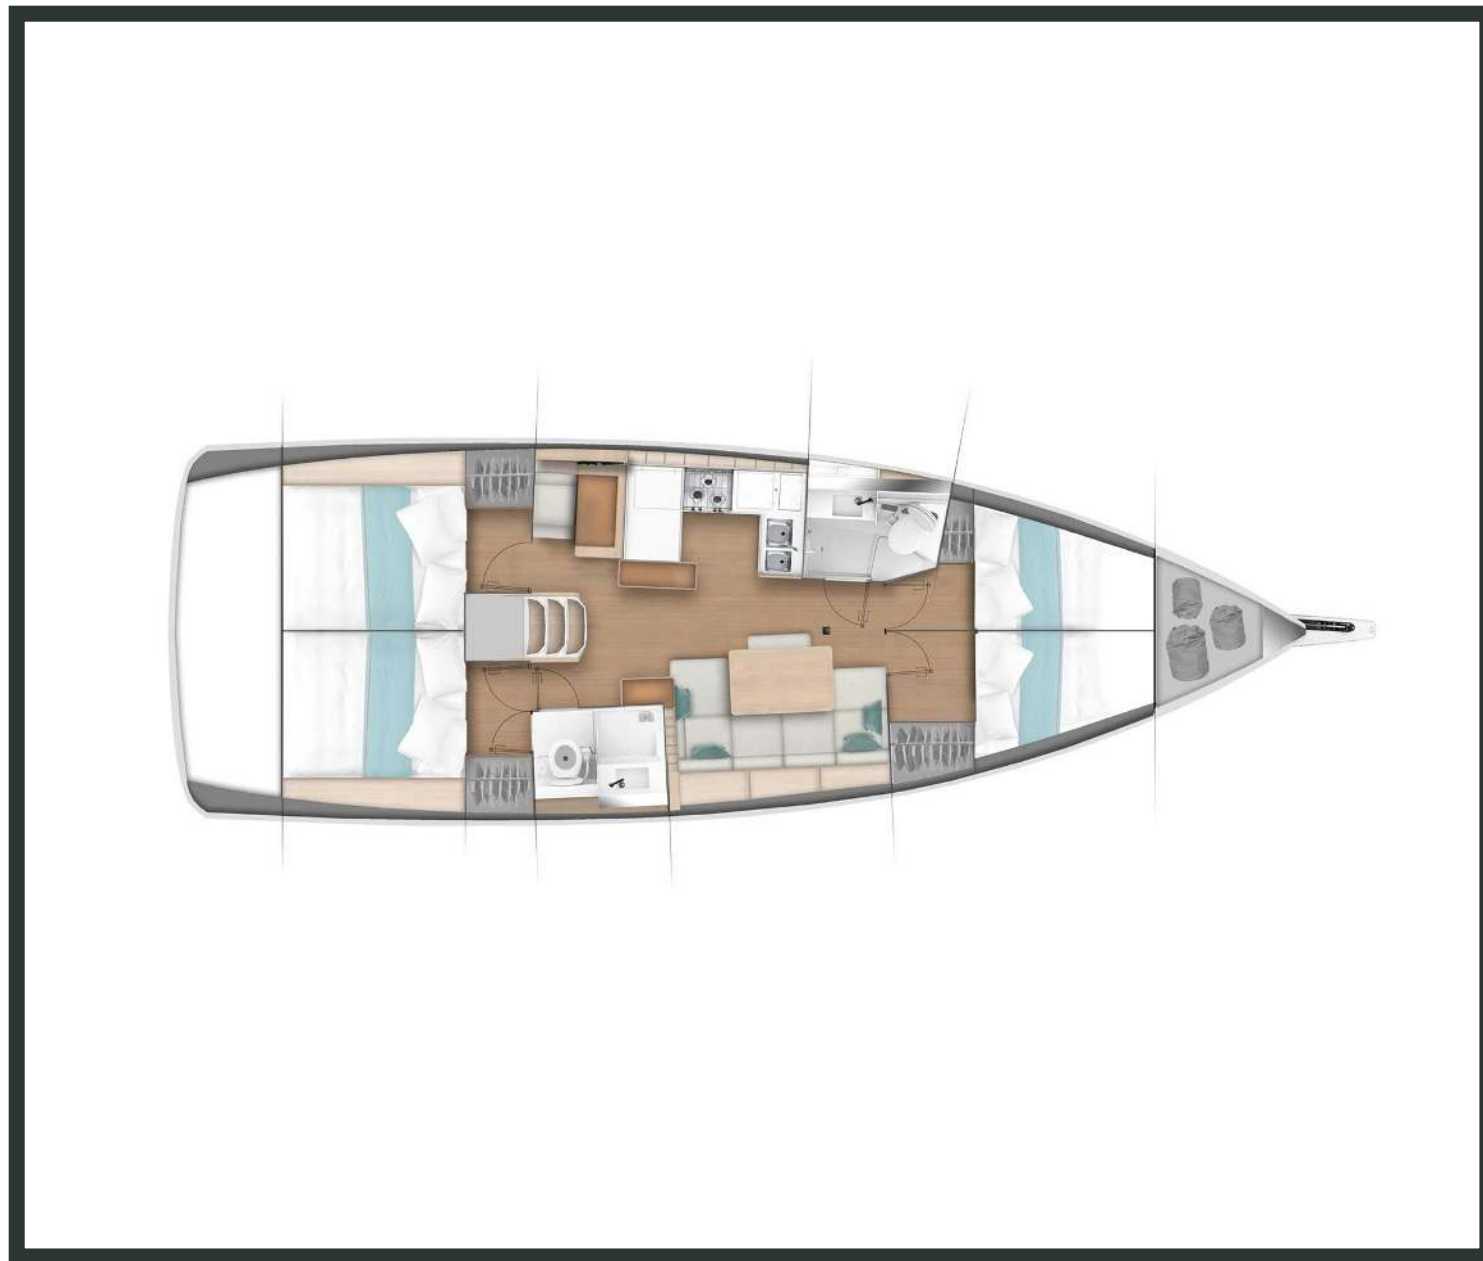

Sun **Odyssey 440**

Lefkippi, Model 2018

Sun **Odyssey 440 / Lefkippi**, Model 2018

10 guests / 4 cabins / 2 wc

A sailing yacht must be above all else elegant, with long, sharp lines and fine, semi-hidden details; the Jeanneau Sun Odyssey 440 is not only extremely elegant, but also built for speed.

Bow Thruster

Solar Panels

From charter bases at: **KOS / RHODES**

Available as: **BAREBOAT / SKIPPED / DAY TRIP**

SPECIFICATIONS:

LOA (m)	13	Main sail type	Batten
Beam (m)	4.29	Genoa type	Furling
Draft (m)	1.6	Main sail area (sq.m.)	45
Cabins	4	Genoa sail area (sq.m.)	45
Berths	10	Crusing speed (knots)	7
Heads	2	Max speed (knots)	0.0
Engines (hp)	57	Main engines consumption (lt/h)	5.5
Fuel capacity (lt)	200.0		

Sun **Odyssey 440**
Lefkippi, Model 2018

Sun **Odyssey 440**
Lefkippi, Model 2018

FULL INVENTORY / EQUIPMENT LIST

Accommodation: ✓ 2 Heads ✓ 2 Showers ✓ 4 Double Bed Cabins ✓ Saloon Double Bed Convertible