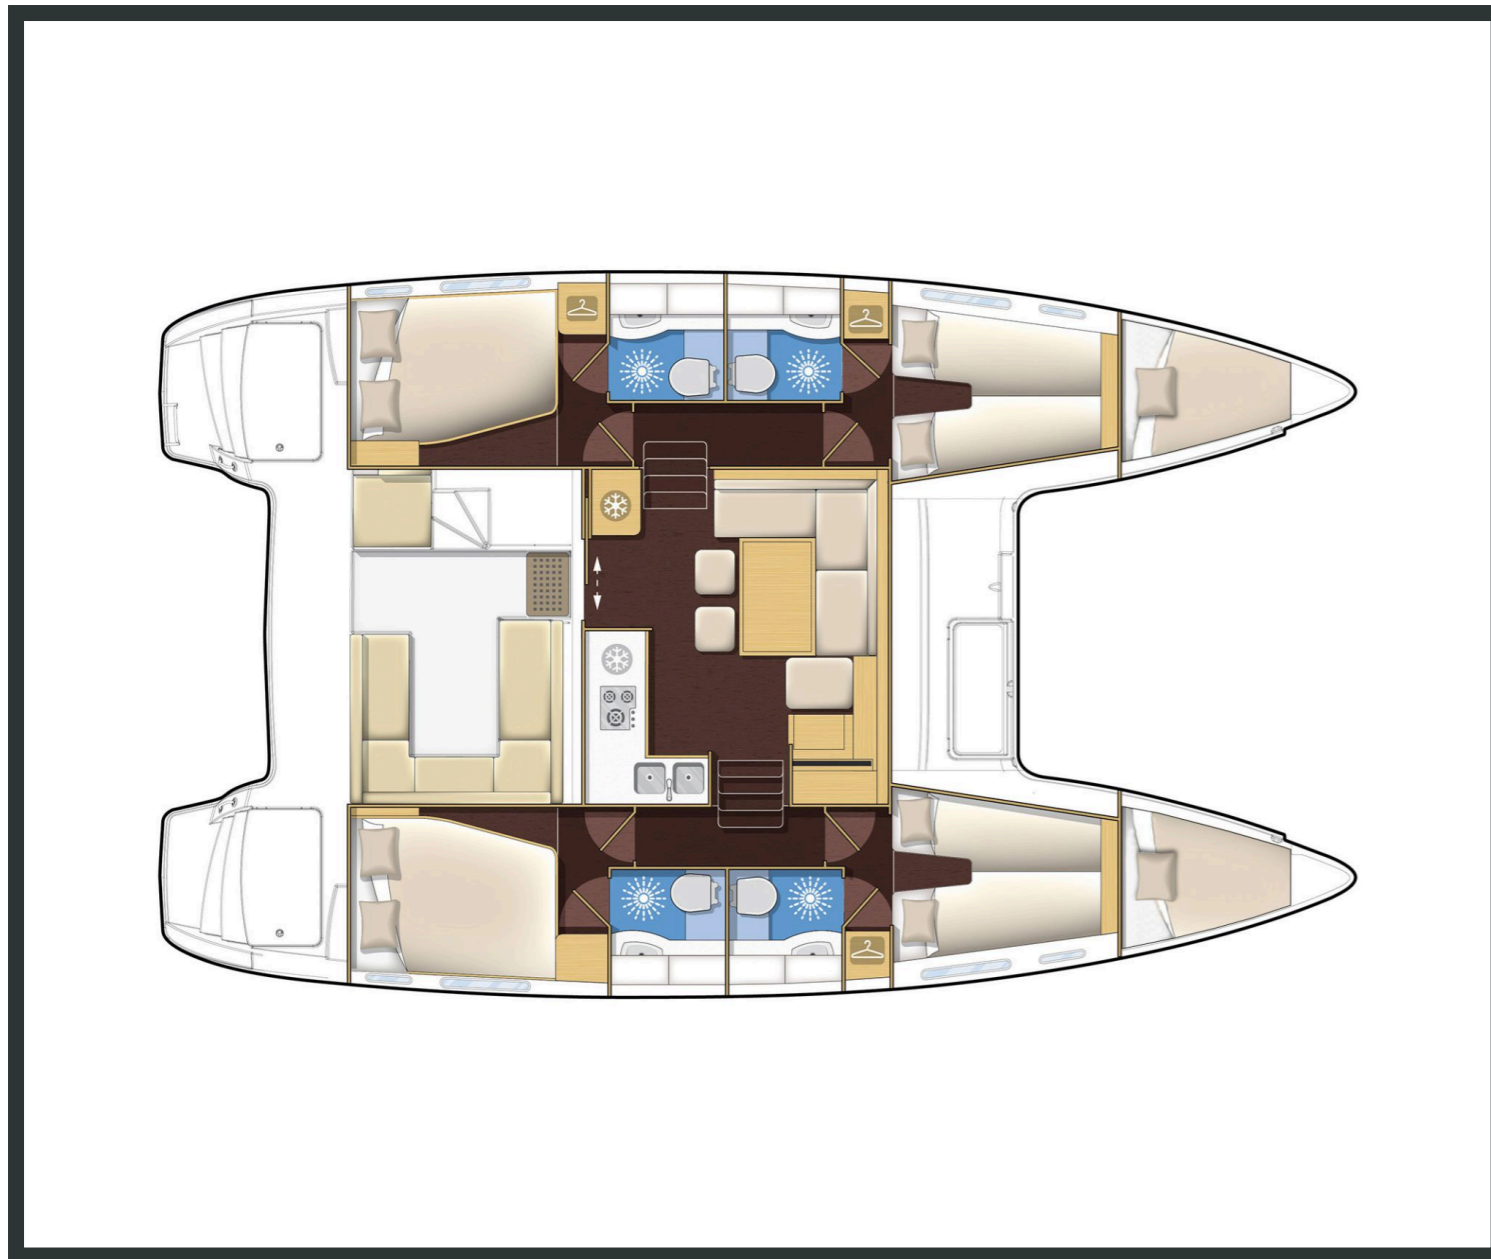

Lagoon **400 S2**

Callisto, Model 2017

Lagoon **400 S2 / Callisto**, Model 2017
12 guests / **4 +2** cabins / **4 +1** wc

One of the most popular models of cruising catamarans, with comfort and ease of handling. She provides sleek performance, modern amenities, and comforts.

Solar Panels

From charter bases at: **ATHENS / LAVRION**
 Available as: **BAREBOAT / SKIPPED / DAY TRIP**

SPECIFICATIONS:

LOA (m)	11.97	Fuel capacity (lt)	400.0
Beam (m)	7.25	Main sail type	Full Batten
Draft (m)	1.21	Genoa type	Furling
Cabins	6	Main sail area (sq.m.)	60
Berths	12	Genoa sail area (sq.m.)	28
Heads	5	Crusing speed (knots)	6
Engines (hp)	2x45	Main engines consumption (lt/h)	10

Lagoon **400 S2**
Callisto, Model 2017

Lagoon **400 S2**
Callisto, Model 2017

FULL INVENTORY / EQUIPMENT LIST

Accommodation: ✓ 1 Bow Cabin Head ✓ 2 Bow Single Bed Cabins ✓ 4 Double Bed Cabins ✓ 4 Heads
 ✓ 4 Showers ✓ Saloon Table Convertible into Double Berth