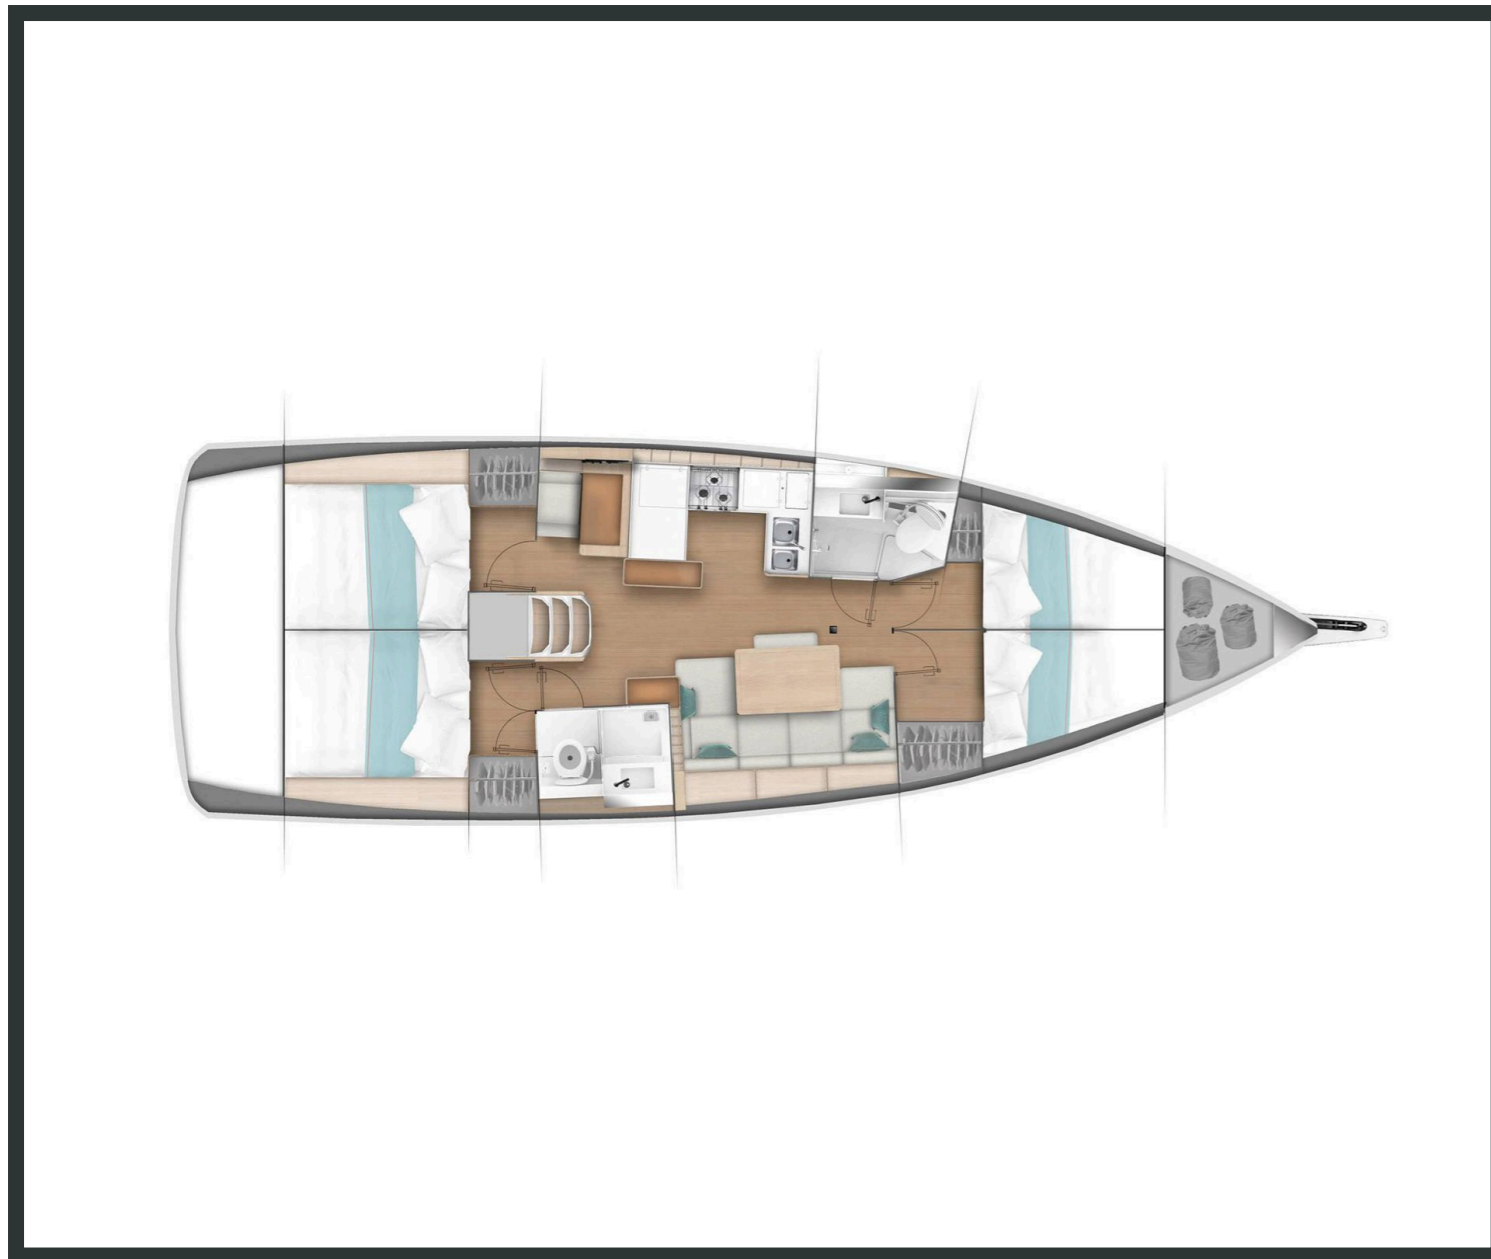

Sun **Odyssey 440**

Mike Charlie, Model 2020

Sun **Odyssey 440 / Mike Charlie**, Model 2020

10 guests / **4** cabins / **2** wc

A sailing yacht must be above all else elegant, with long, sharp lines and fine, semi-hidden details; the Jeanneau Sun Odyssey 440 is not only extremely elegant, but also built for speed.

Sun **Odyssey 440**
Mike Charlie, Model 2020

Sun **Odyssey 440**
Mike Charlie, Model 2020

FULL INVENTORY / EQUIPMENT LIST

Accommodation: ✓ 2 Heads ✓ 2 Showers ✓ 4 Double Bed Cabins

✓ Saloon Table Convertible into Double Berth