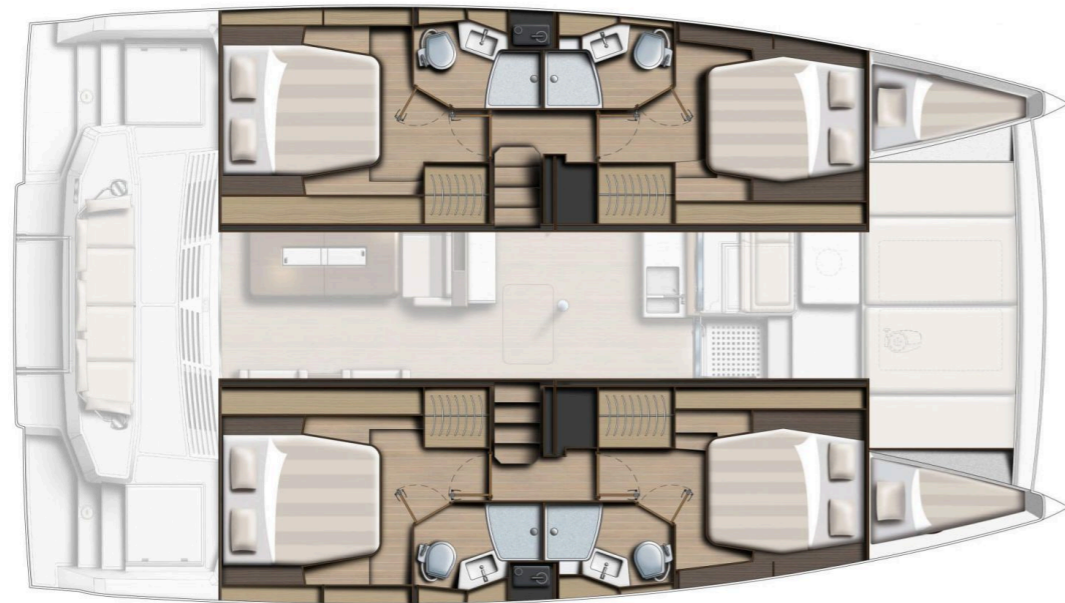

Bali 4.4

Silver Waters, Model 2024

Bali 4.4 / Silver Waters, Model 2024
12 guests / 4 +2 cabins / 4 +1 wc

Aboard this catamaran, more than ever dedicated to comfort and family vacations, all the attributes of the Bali DNA are to be found - tilting door, opening side bay windows, rigid foredeck, and large chilled capacity.

Air Condition

Generator

Ice Maker

Solar Panels

From charter bases at: **SKIATHOS / VOLOS**
 Available as: **BAREBOAT / SKIPPED**

SPECIFICATIONS:

LOA (m)	13.75	Fuel capacity (lt)	800.0
Beam (m)	7.4	Main sail type	Full Batten
Draft (m)	1.2	Genoa type	Self tacking jib
Cabins	6	Main sail area (sq.m.)	74
Berths	12	Genoa sail area (sq.m.)	42
Heads	5	Main engines consumption (lt/h)	8
Engines (hp)	2X57		

Bali **4.4**
Silver Waters, Model 2024

FULL INVENTORY / EQUIPMENT LIST

Accommodation: ✓ 1 Bow Cabin Head ✓ 2 Bow Single Bed Cabins ✓ 4 Double Bed Cabins ✓ 4 Heads
 ✓ 4 Showers ✓ Saloon Table Convertible into Double Berth