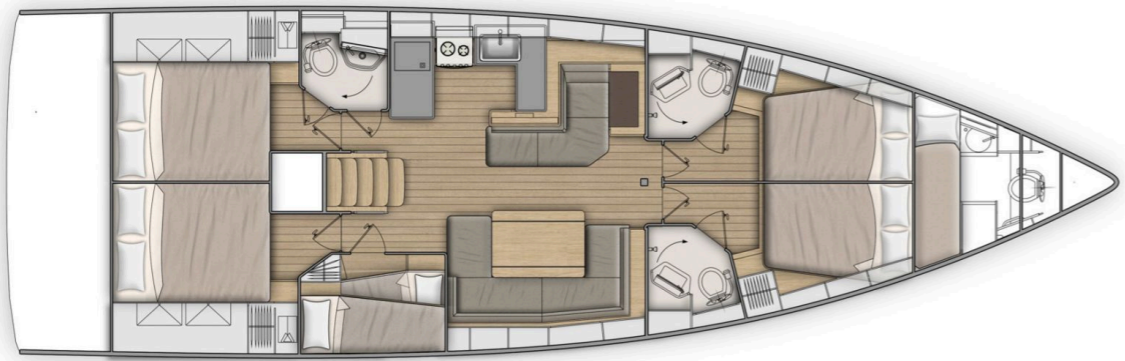

Oceanis **51.1**
Spyros, Model 2022

FULL INVENTORY / EQUIPMENT LIST