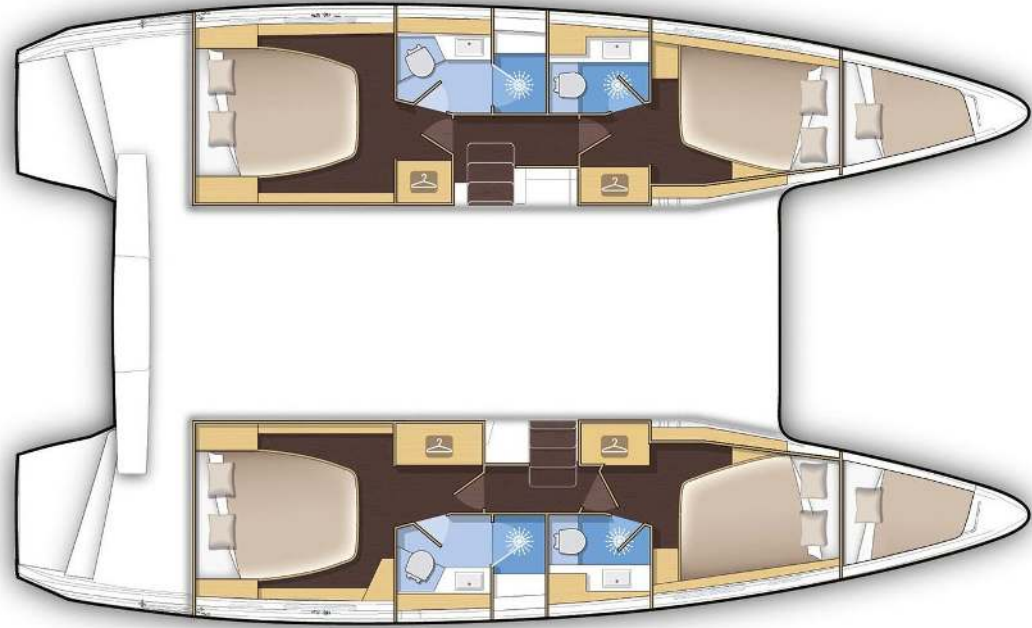

Lagoon **42**

Plous, Model 2017

Lagoon **42 / Plous**, Model 2017
12 guests / 4 +2 cabins / 4 +1 wc

This model from Lagoon has a style and personality all of its own. It retains the main features of the latest generation of Lagoons but with a few changes to achieve harmony between living space and the people on-board.

Lagoon **42**
Plous, Model 2017

Lagoon **42**
Plous, Model 2017

FULL INVENTORY / EQUIPMENT LIST

- Accommodation:** ✓ 1 Bow Cabin Head ✓ 2 Bow Single Bed Cabins ✓ 4 Double Bed Cabins
 ✓ 4 Heads ✓ 4 Showers ✓ Saloon Double Bed Convertible
- Bedding / Linen:** ✓ Blankets ✓ Hangers ✓ Linen & Bedding ✓ Pillows ✓ Pillow Cases ✓ Sheets
 ✓ Towels Bath ✓ Towels Face
- Comfort / Pleasure:** ✓ 220V Sockets ✓ Air Condition ✓ Air Heating ✓ Cockpit Cushions
 ✓ Cockpit Speakers ✓ Deck Cushions ✓ Electric Toilets ✓ Fans in Cabins ✓ Fans in Saloon
 ✓ Fly Bridge Cushions ✓ Fly Bridge Sunpads ✓ Generator ✓ Hot Water ✓ Music Player
 ✓ Saloon Speakers ✓ Snorkelling Sets ✓ Sockets 220V Cabins ✓ Sockets 220V Saloon
 ✓ Solar Panels ✓ Sunpads Bow ✓ Usb Charging Ports Cabins ✓ Usb Charging Ports Saloon
- Deck:** ✓ Anchor ✓ Anchor Chain ✓ Anchor Windlass Control ✓ Anchor Windlass Handle
 ✓ Boat Hook ✓ Cockpit Shower ✓ Cockpit Table ✓ Deck Brush ✓ Diesel Canister
 ✓ Dinghy Oars & Locks ✓ Dinghy Pump ✓ Dinghy Repair Kit ✓ Electric Anchor Windlass
 ✓ Electric Winches ✓ Engine Oil Spare ✓ Fenders ✓ Flag Halyards ✓ Fuel funnel ✓ Gangway Inox
 ✓ Gas Bottles ✓ Mooring Ropes 25m ✓ Mooring Ropes 50m ✓ Outboard Motor
 ✓ Outboard Motor Jerry Can ✓ Padlocks ✓ Plastic Bucket ✓ Rigid Bottom Dinghy ✓ Ropes Spare
 ✓ Spare Anchor ✓ Spare Anchor Chain 10m ✓ Swimming Ladder ✓ Tanks Opener
 ✓ Teak Cockpit Floor ✓ Water Hose & Adaptors ✓ Winch Handles
- Electricity:** ✓ Battery Charger ✓ Shore Power Cable ✓ Shore Power Cable & Adaptors
- Electronics:** ✓ Auto Pilot ✓ Depth Sounder ✓ GPS Plotter in Cockpit Area ✓ Speed Log ✓ VHF
 ✓ Wind System