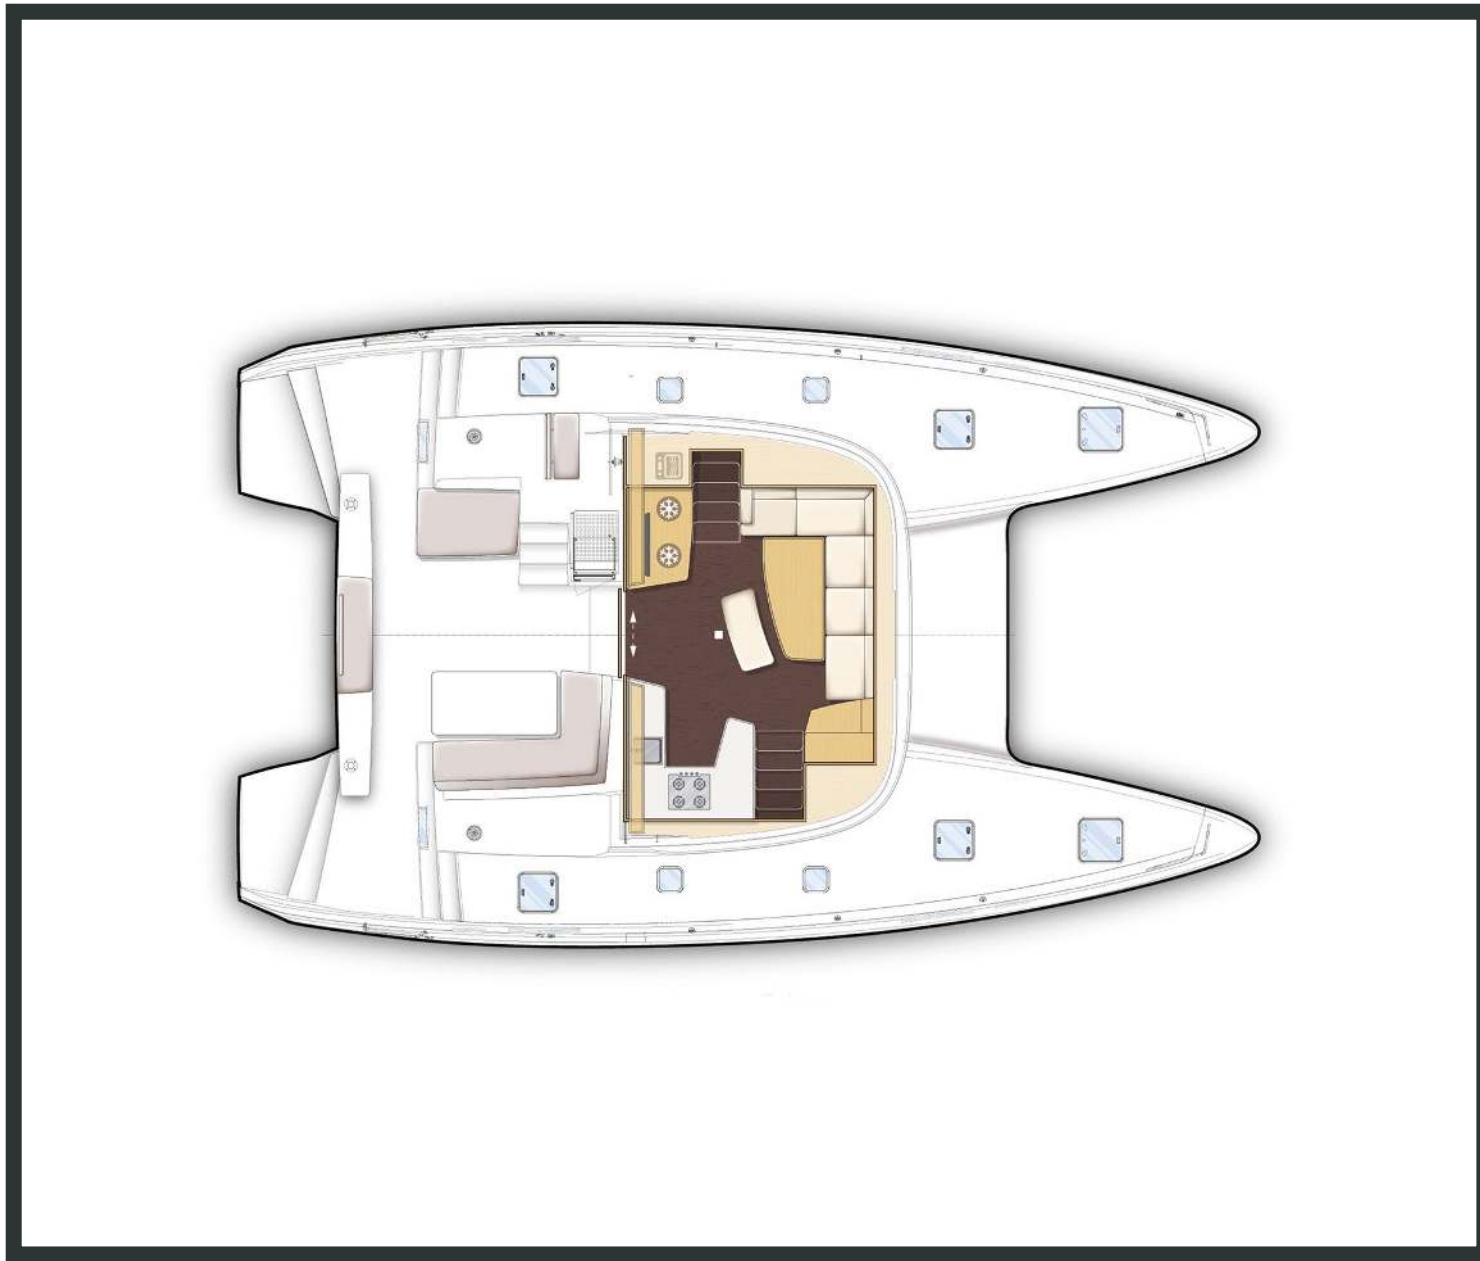

Lagoon **42**

Plous, Model 2017

Lagoon **42 / Plous**, Model 2017
12 guests / 4 +2 cabins / 4 +1 wc

This model from Lagoon has a style and personality all of its own. It retains the main features of the latest generation of Lagoons but with a few changes to achieve harmony between living space and the people on-board.

Lagoon **42**
Plous, Model 2017

Lagoon **42**
Plous, Model 2017

FULL INVENTORY / EQUIPMENT LIST

- Accommodation:** ✓ 1 Bow Cabin Head ✓ 2 Bow Single Bed Cabins ✓ 4 Double Bed Cabins
 ✓ 4 Heads ✓ 4 Showers ✓ Saloon Double Bed Convertible
- Bedding / Linen:** ✓ Blankets ✓ Hangers ✓ Linen & Bedding ✓ Pillows ✓ Pillow Cases ✓ Sheets
 ✓ Towels Bath ✓ Towels Face
- Comfort / Pleasure:** ✓ 220V Sockets ✓ Air Condition ✓ Air Heating ✓ Cockpit Cushions
 ✓ Cockpit Speakers ✓ Deck Cushions ✓ Electric Toilets ✓ Fans in Cabins ✓ Fans in Saloon
 ✓ Fly Bridge Cushions ✓ Fly Bridge Sunpads ✓ Generator ✓ Hot Water ✓ Music Player
 ✓ Saloon Speakers ✓ Snorkelling Sets ✓ Sockets 220V Cabins ✓ Sockets 220V Saloon
 ✓ Solar Panels ✓ Sunpads Bow ✓ Usb Charging Ports Cabins ✓ Usb Charging Ports Saloon
- Deck:** ✓ Anchor ✓ Anchor Chain ✓ Anchor Windlass Control ✓ Anchor Windlass Handle
 ✓ Boat Hook ✓ Cockpit Shower ✓ Cockpit Table ✓ Deck Brush ✓ Diesel Canister
 ✓ Dinghy Oars & Locks ✓ Dinghy Pump ✓ Dinghy Repair Kit ✓ Electric Anchor Windlass
 ✓ Electric Winches ✓ Engine Oil Spare ✓ Fenders ✓ Flag Halyards ✓ Fuel funnel ✓ Gangway Inox
 ✓ Gas Bottles ✓ Mooring Ropes 25m ✓ Mooring Ropes 50m ✓ Outboard Motor
 ✓ Outboard Motor Jerry Can ✓ Padlocks ✓ Plastic Bucket ✓ Rigid Bottom Dinghy ✓ Ropes Spare
 ✓ Spare Anchor ✓ Spare Anchor Chain 10m ✓ Swimming Ladder ✓ Tanks Opener
 ✓ Teak Cockpit Floor ✓ Water Hose & Adaptors ✓ Winch Handles
- Electricity:** ✓ Battery Charger ✓ Shore Power Cable ✓ Shore Power Cable & Adaptors
- Electronics:** ✓ Auto Pilot ✓ Depth Sounder ✓ GPS Plotter in Cockpit Area ✓ Speed Log ✓ VHF
 ✓ Wind System