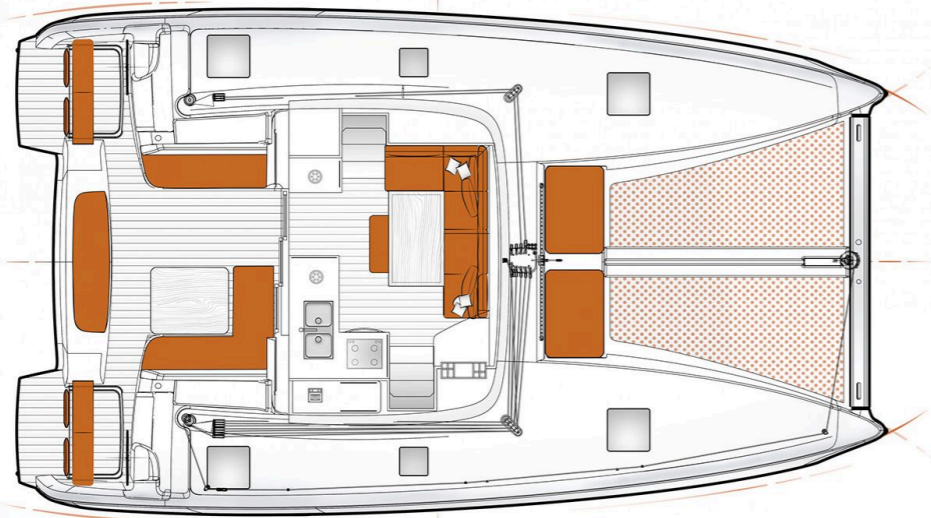

FULL INVENTORY / EQUIPMENT LIST

1. **Galley:** ✓ Bottle & Can Opener ✓ Bowls ✓ Bread Knife ✓ Casserole ✓ Cheese Grater
   ✓ Clothes Pegs ✓ Coffee Cups ✓ Manual filter-coffee machine ✓ Cutting Boards ✓ Drinking Glasses
   ✓ Dustpan & Brush ✓ Forks ✓ Frying Pans ✓ Gas Stove with Burners & Grill ✓ Kettle ✓ Ladle
   ✓ Lemon Squeezer ✓ Main Course Plates ✓ Meat Knives ✓ Oven Gloves
   ✓ Placemats for Hot Pans/Pots ✓ Plates Small ✓ Soup Plates ✓ Heat-resistant Oven Dish
   ✓ Refrigerator ✓ Salad Bowls ✓ Saucepans ✓ Serving Knives ✓ Serving Plates ✓ Serving Tray
   ✓ Small Plates ✓ Soup Spoons ✓ Spaghetti Strainer ✓ Kitchen Spatula ✓ Tapper Ware
   ✓ Tea Spoons ✓ Tea Strainer ✓ Kitchen Tong ✓ Vegetable Knife ✓ Vegetable Peeler ✓ Water Jug
   ✓ Wire Whisk ✓ Wine Glasses ✓ Wooden Spoons
2. **Navigation:** ✓ AdriaticPilotBook ✓ Battery Operated Navigation Lights Set ✓ Binoculars ✓ Divider
   ✓ Hand Bearing Compass ✓ List of Lights of Hellenic Coasts ✓ Navigation Ruler ✓ Pencil Set
   ✓ Sea Charts Area Set
3. **Safety:** ✓ Day Signal Black Ball ✓ Day Signal Black Cone ✓ Bosun's Chair ✓ Distress Flares & Signals
   ✓ Signalling Mirror ✓ Emergency Tiller ✓ Fire Extinguishers
   ✓ First Aid Kit & Medical-First Aid Instructions ✓ Floating Light ✓ Fog Horn ✓ Horseshoe Lifebuoy
   ✓ Adult Life Jackets ✓ Child Life Jackets ✓ Liferaft ✓ Radar Reflector
   ✓ Safety Harnesses with Belts ✓ Set of Flags, C.N.Q. ✓ Wire Cutter ✓ Set of Wooden plugs
4. **Sails / Covers:** ✓ Bimini Top ✓ Full Batten Main Sail ✓ Self Tacking Jib
5. **Spares / Tools:** ✓ Boat Manuals ✓ Engine(s) Spare Parts Box ✓ HoldingTanks ✓ Sails Repair Kit
   ✓ Scissors ✓ Toolbox ✓ Torch Light

NEED ASSISTANCE? GET HELP

CHARTER ENQUIRY

SPECIAL OFFERS

Excess **11**

First Glimpse, Model 2023