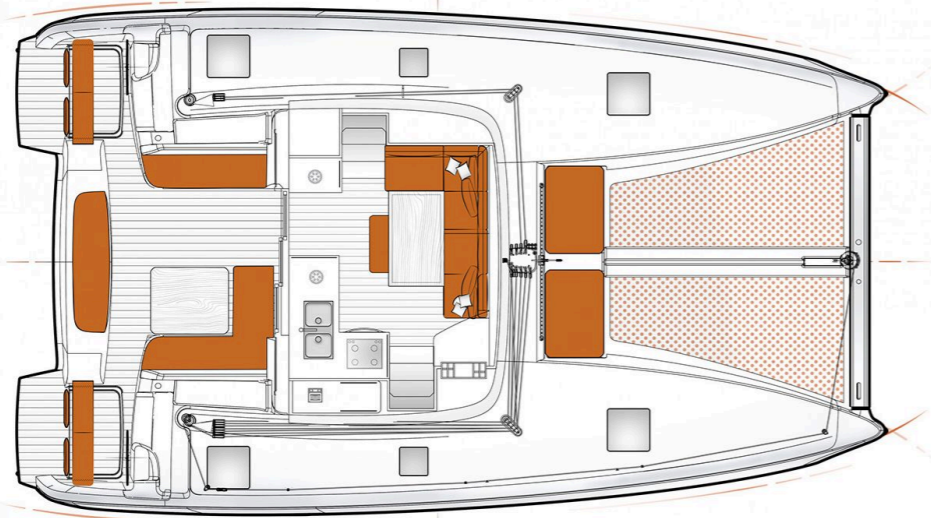

Excess **11**  
One Dance, Model 2025

**Excess 11 / One Dance, Model 2025**  
**12 guests / 4 +2 cabins / 2 +1 wc**

---

The Excess 11 has an assertive and qualitative personality that breaks with the codes of traditional sailboats. Her design embodies this new philosophy, both modern and sporty.

---

Solar Panels

---

From charter bases at: **PREVEZA**  
 Available as: **BAREBOAT / SKIPPED**

---

**SPECIFICATIONS:**

LOA (m)	<b>12.08</b>	Fuel capacity (lt)	<b>400.0</b>
Beam (m)	<b>6.59</b>	Main sail type	<b>Full Batten</b>
Draft (m)	<b>1.15</b>	Genoa type	<b>Self tacking jib</b>
Cabins	<b>6</b>	Main sail area (sq.m.)	<b>55</b>
Berths	<b>12</b>	Genoa sail area (sq.m.)	<b>22</b>
Heads	<b>3</b>	Crusing speed (knots)	<b>6</b>
Engines (hp)	<b>2 X 29,1</b>	Main engines consumption (lt/h)	<b>6</b>

Excess **11**  
One Dance, Model 2025

Excess **11**  
One Dance, Model 2025