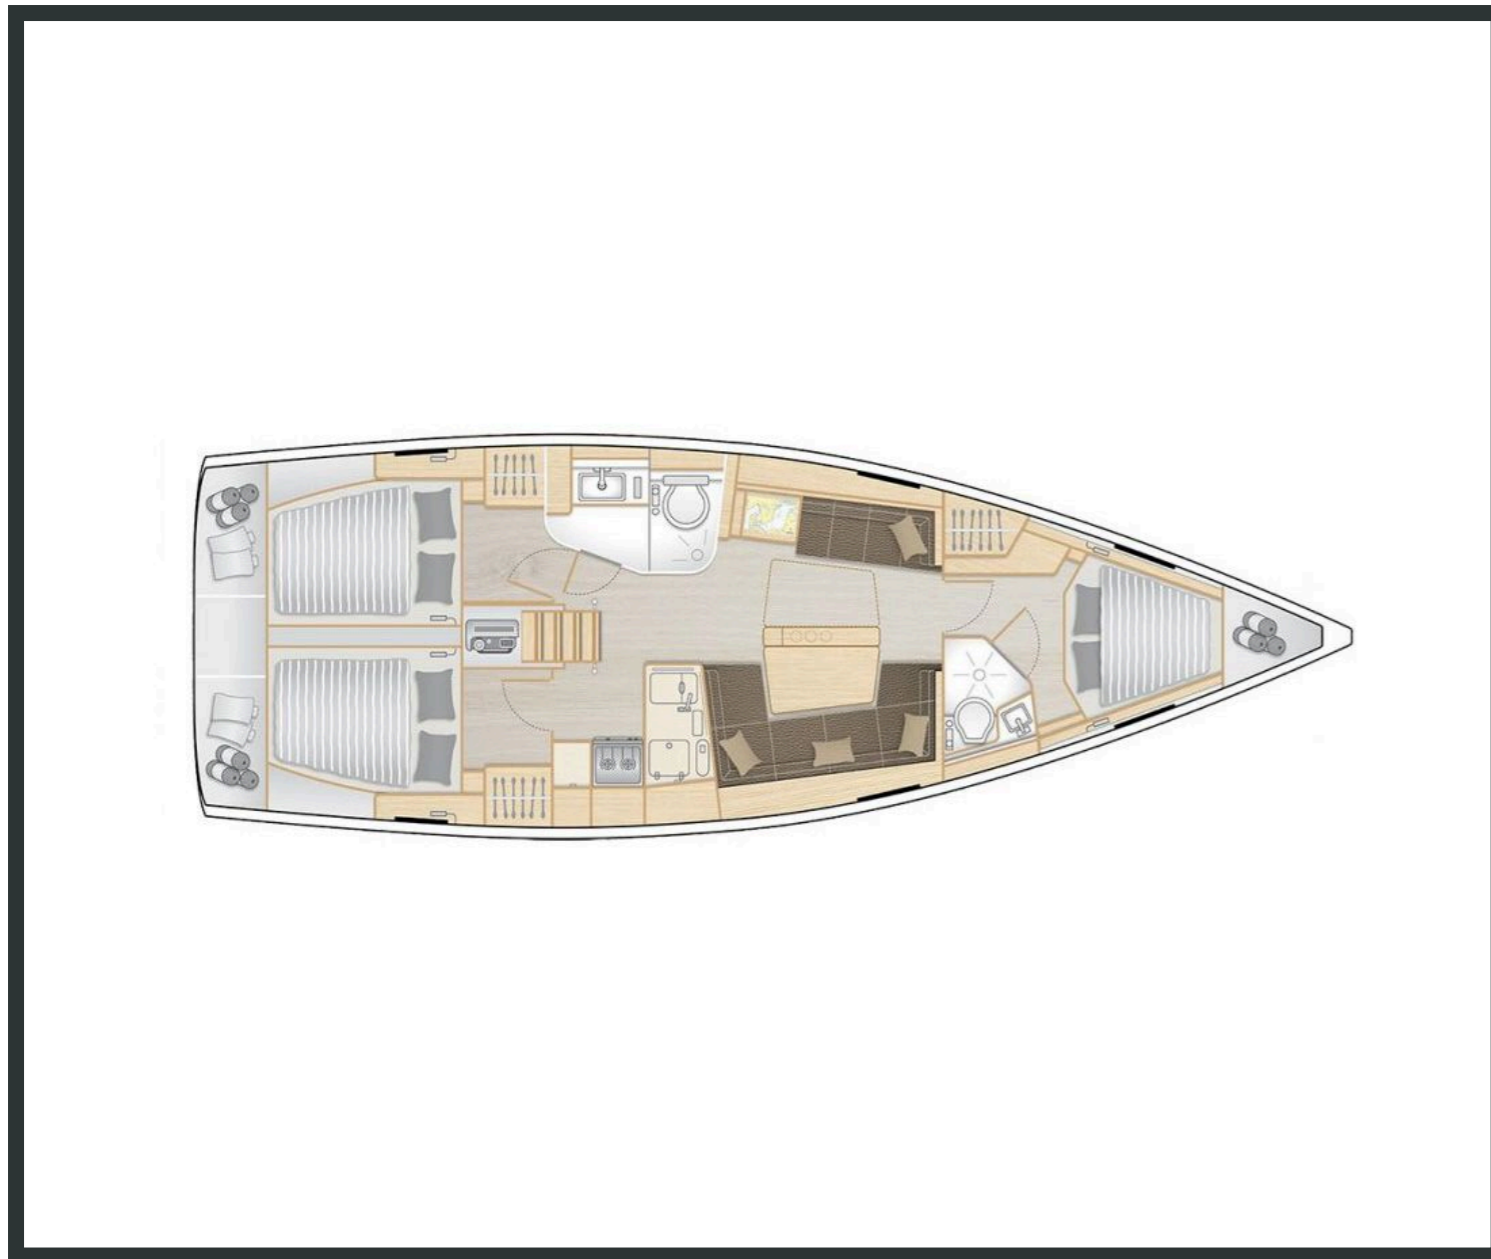

Hanse **418**

Azur, Model 2019

Hanse **418 / Azur**, Model 2019

8 guests / **3** cabins / **2** wc

The Hanse 418 model takes individual customisation to a much higher level than one would anticipate based on its size. The impressive technical features, coupled with the clever layout, the immaculate cabin flooring, subtle lighting, warm fabrics and wall coverings on this particular boat set it apart on a class of its own.

Solar Panels

From charter bases at: **ATHENS / LAVRION**

Available as: **BAREBOAT / SKIPPED / DAY TRIP**

SPECIFICATIONS:

LOA (m)	12.4	Fuel capacity (lt)	160.0
Beam (m)	4.17	Main sail type	Batten
Draft (m)	2.1	Genoa type	Self tacking jib
Cabins	3	Main sail area (sq.m.)	52.5
Berths	8	Genoa sail area (sq.m.)	34.5
Heads	2	Crusing speed (knots)	6.5
Engines (hp)	57	Main engines consumption (lt/h)	7

Hanse **418**
Azur, Model 2019

Hanse **418**
Azur, Model 2019

FULL INVENTORY / EQUIPMENT LIST

Accommodation: ✓ 2 Heads ✓ 2 Showers ✓ 3 Double Bed Cabins

✓ Saloon Table Convertible into Double Berth

Bedding / Linen: ✓ Blankets ✓ Hangers ✓ Linen & Bedding ✓ Pillows ✓ Pillowcases ✓ Sheets
✓ Bath Towels ✓ Face Towels