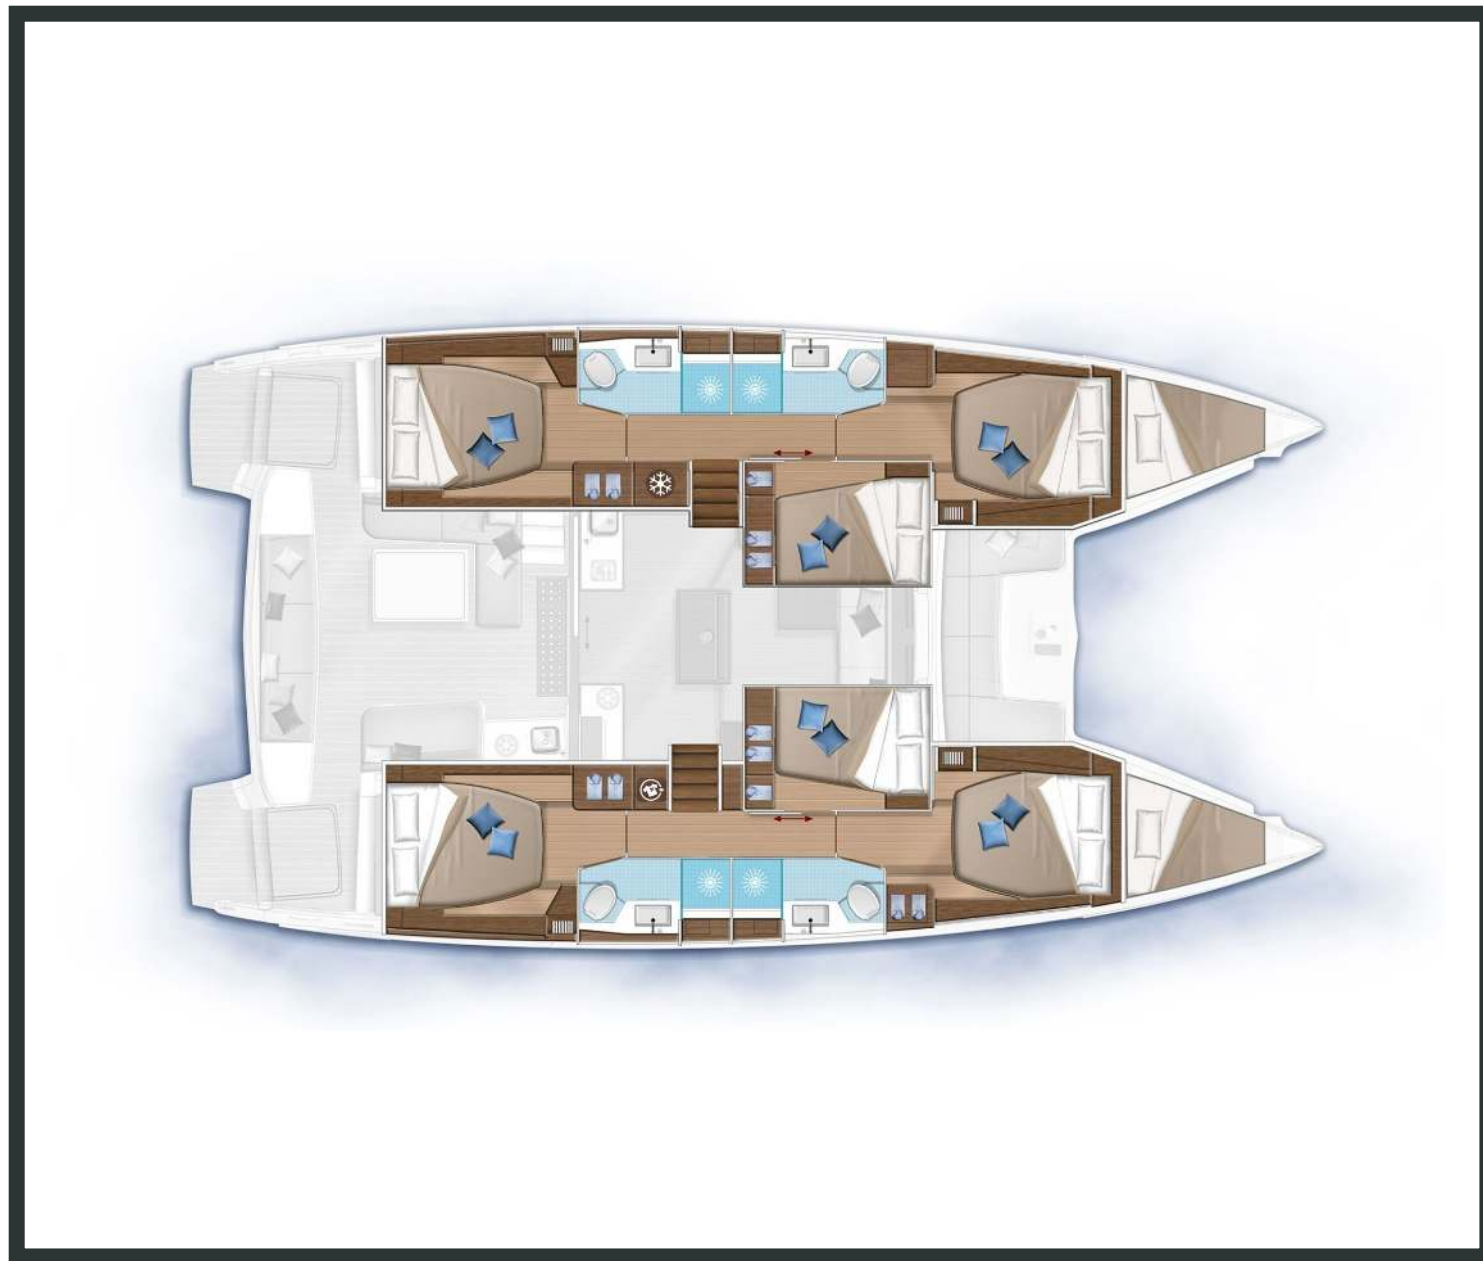

Lagoon **50**
Andromeda, Model 2019

Lagoon **50 / Andromeda**, Model 2019

12 guests / 6 +2 cabins / 4 +1 wc

Lagoon 50 represent missing size in the sailing yacht range. As many could notice, there was a small gap between Lagoon 450 and 52. This new model is the result of a long conception process and study. Imagine and incredible sailing ability together with the increased performance of the new Lagoon rig.

From charter bases at: **LEFKAS / PREVEZA**

Available as: **BAREBOAT / SKIPPED / DAY TRIP**

SPECIFICATIONS:

LOA (m)	14.75	Main sail type	Full Batten
Beam (m)	8.1	Genoa type	Self tacking jib
Draft (m)	1.4	Main sail area (sq.m.)	92
Cabins	8	Genoa sail area (sq.m.)	60.3
Berths	12	Crusing speed (knots)	0.0
Heads	5	Max speed (knots)	0.0
Engines (hp)	2 x 80	Main engines consumption (lt/h)	14
Fuel capacity (lt)	1040.0		

Lagoon **50**
Andromeda, Model 2019

Lagoon **50**
Andromeda, Model 2019

FULL INVENTORY / EQUIPMENT LIST

Accommodation: ✓ 1 Bow Cabin Head ✓ 2 Bow Single Bed Cabins ✓ 4 Heads ✓ 4 Showers
 ✓ 6 Double Bed Cabins