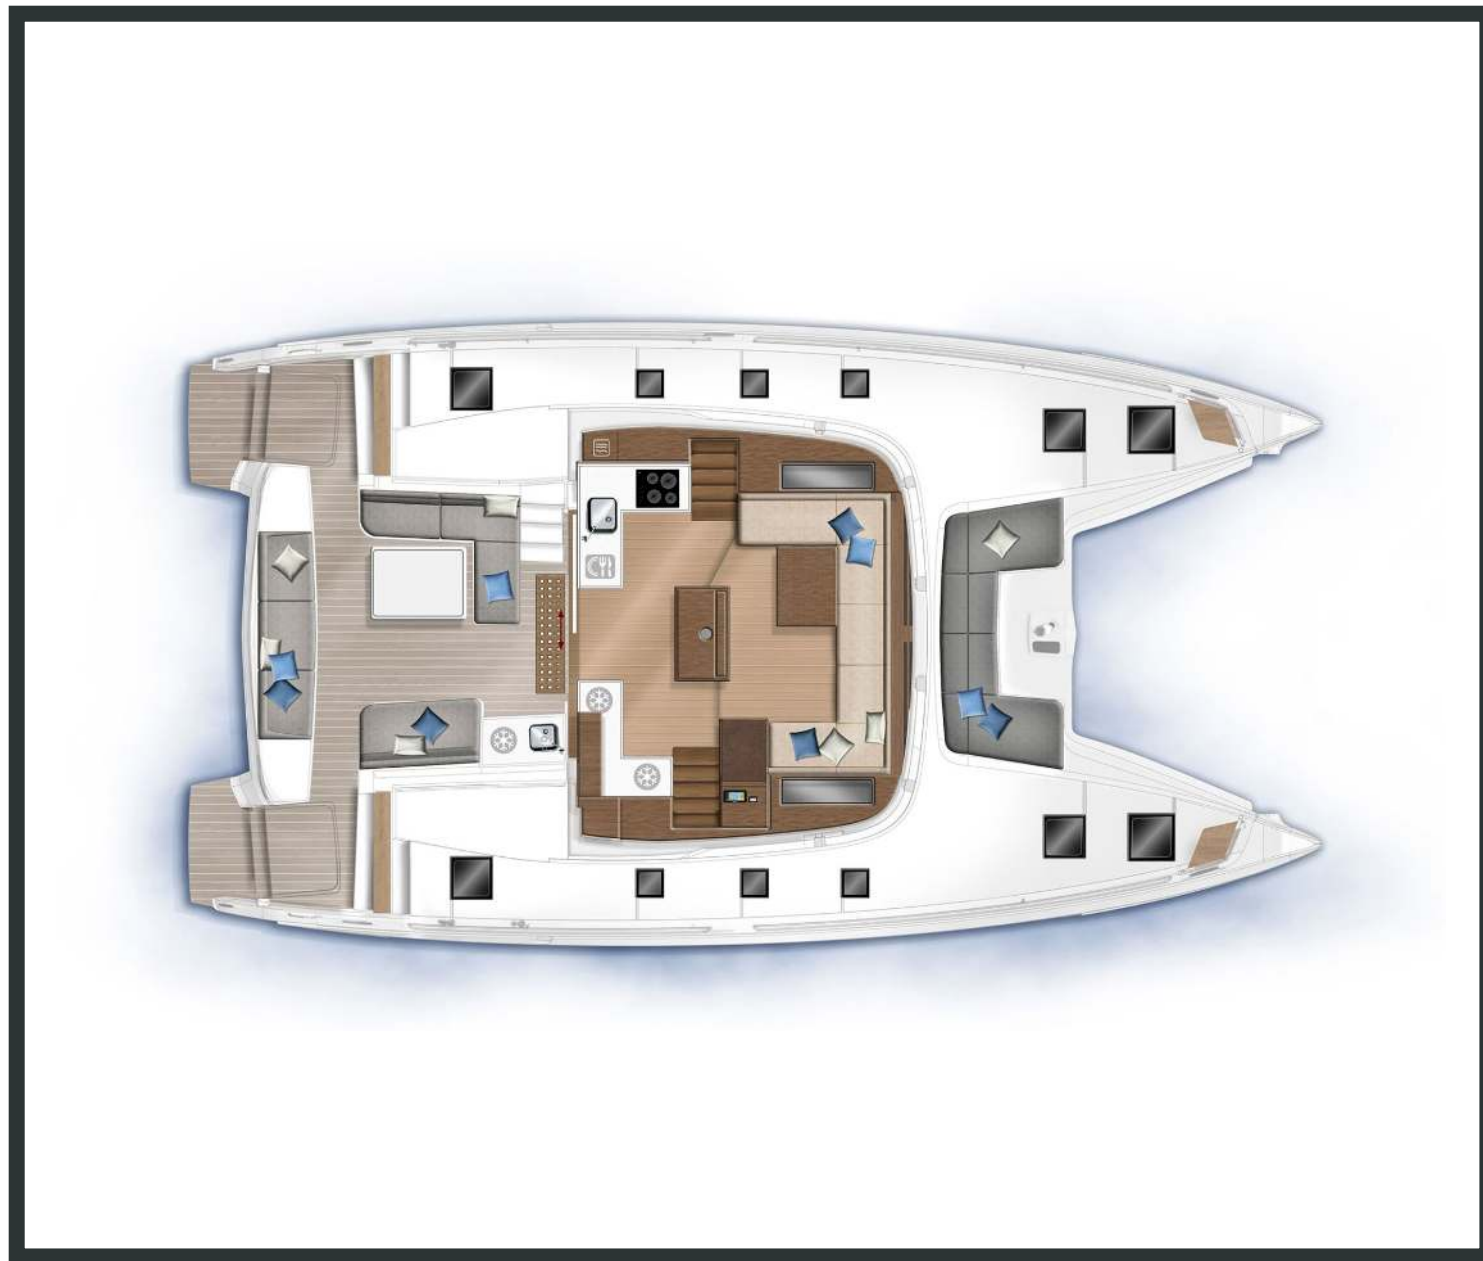

FULL INVENTORY / EQUIPMENT LIST

Galley: ✓ Bottle Can Opener ✓ Bowls ✓ Bread Knife ✓ Casserole ✓ Cheese Grater
✓ Clothes Pegs ✓ Coffee Cups ✓ Coffee Machine ✓ Coffee Pot Filter Press ✓ Cutting Boards
✓ Drinking Glasses ✓ Dust Pan & Brush ✓ Forks ✓ Freezer ✓ Frying Pans
✓ Gas Stove with Burners & Grill ✓ Kettle ✓ Ladle ✓ Lemon Squeezer ✓ Main Dish Plates
✓ Meat Knives ✓ Microwave ✓ Oven Gloves ✓ Placemats for Pots ✓ Plates Small ✓ Plates Soup
✓ Pyrex Oven dish ✓ Refrigerator ✓ Salad Bowls ✓ Saucepans ✓ Serving Knives
✓ Serving Plates ✓ Serving Tray ✓ Small Plates ✓ Soup Spoons ✓ Spagetti Strainer ✓ Spatula
✓ Tapper Ware ✓ Tea Spoons ✓ Tea Strainer ✓ Tongs ✓ Vegetable Knives ✓ Vegetable Peeler
✓ Water Jug ✓ Whisk ✓ Wine Glasses ✓ Wooden Spoons

Miscellaneous: ✓ Holding Tank(s)

Navigation: ✓ BatteryOperatedNavLightsSet ✓ Binoculars ✓ Divider ✓ Greek Waters Pilot
✓ Hand Bearing Compass ✓ Light House Book ✓ Navigation Ruller ✓ Pencil Set
✓ Sea Charts Area Set

Safety: ✓ Black Plastic Balls ✓ Black Plastic Cone ✓ Bosun's Chair ✓ Distress Flares Box
✓ Distress Mirror ✓ Emergency Tiller ✓ EPIRB ✓ Fire Extinguishers ✓ First Aid Kit
✓ Floating Light ✓ Foghorn ✓ Horseshoe Lifebuoy ✓ Life Jackets, Adults ✓ Life Jackets, Child
✓ Liferaft ✓ Radar Reflector ✓ Safety Harnesses with Belts ✓ Set of Flags, C.N.Q. ✓ Wire Cutter
✓ Wooden Blanks Set

Sails / Covers: ✓ Bimini Top ✓ Full Batten Main Sail ✓ Lazy Bag with Lazy Jacks ✓ Self Tacking Jib
✓ Sprayhood ✓ Stern Tent

Spares / Tools: ✓ Boat Manuals ✓ Engine(s) Spares Box ✓ HoldingTanks ✓ Sail Repair Kit
✓ Scissors ✓ Tools Box ✓ Torch Light

NEED ASSISTANCE? GET HELP

CHARTER ENQUIRY

SPECIAL OFFERS