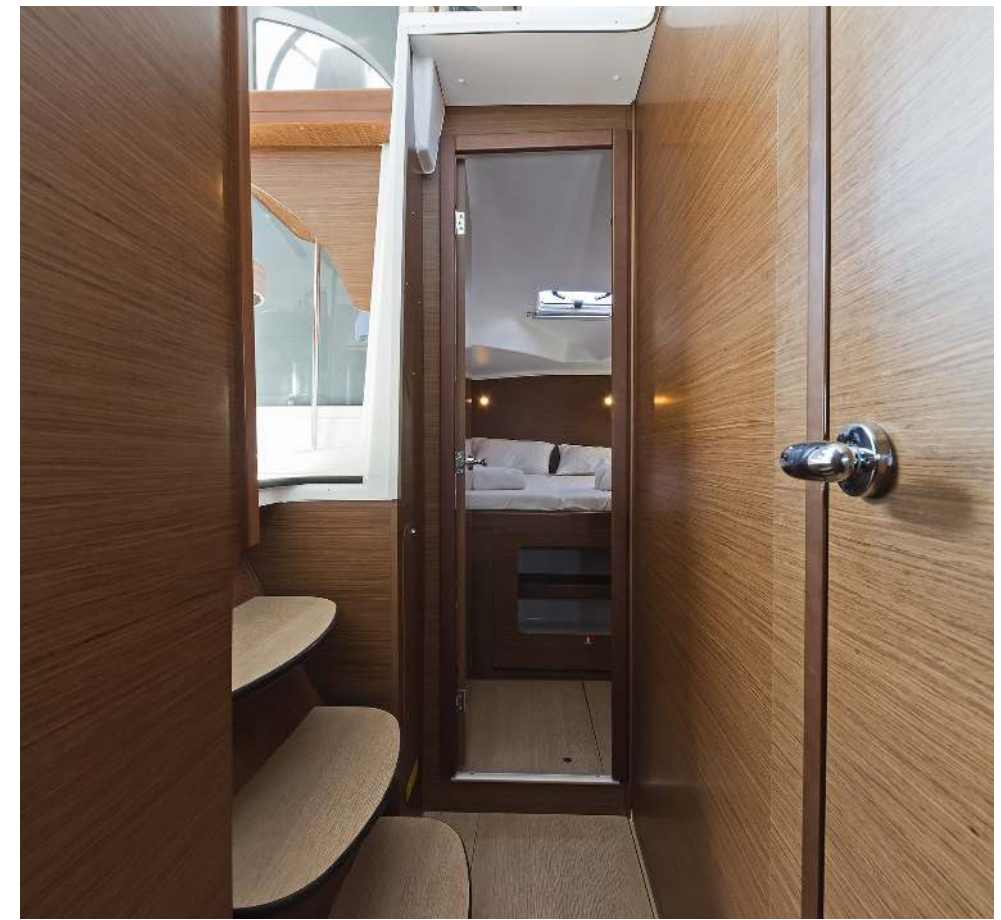

Lagoon **380s2**

Catcake, Model 2018

Lagoon **380s2 / Catcake**, Model 2018

10 guests / **4 +2** cabins / **2 +1** wc

This version of the boat model has specific characteristics, in order to satisfy your profile of boater, set up for ease of sailing.

Lagoon **380s2**
Catcake, Model 2018

Lagoon **380s2**
Catcake, Model 2018

FULL INVENTORY / EQUIPMENT LIST

Accommodation: ✓ 1 Bow Cabin Head ✓ 2 Bow Single Bed Cabins ✓ 2 Heads ✓ 2 Showers
 ✓ 4 Double Bed Cabins ✓ Saloon Double Bed Convertible