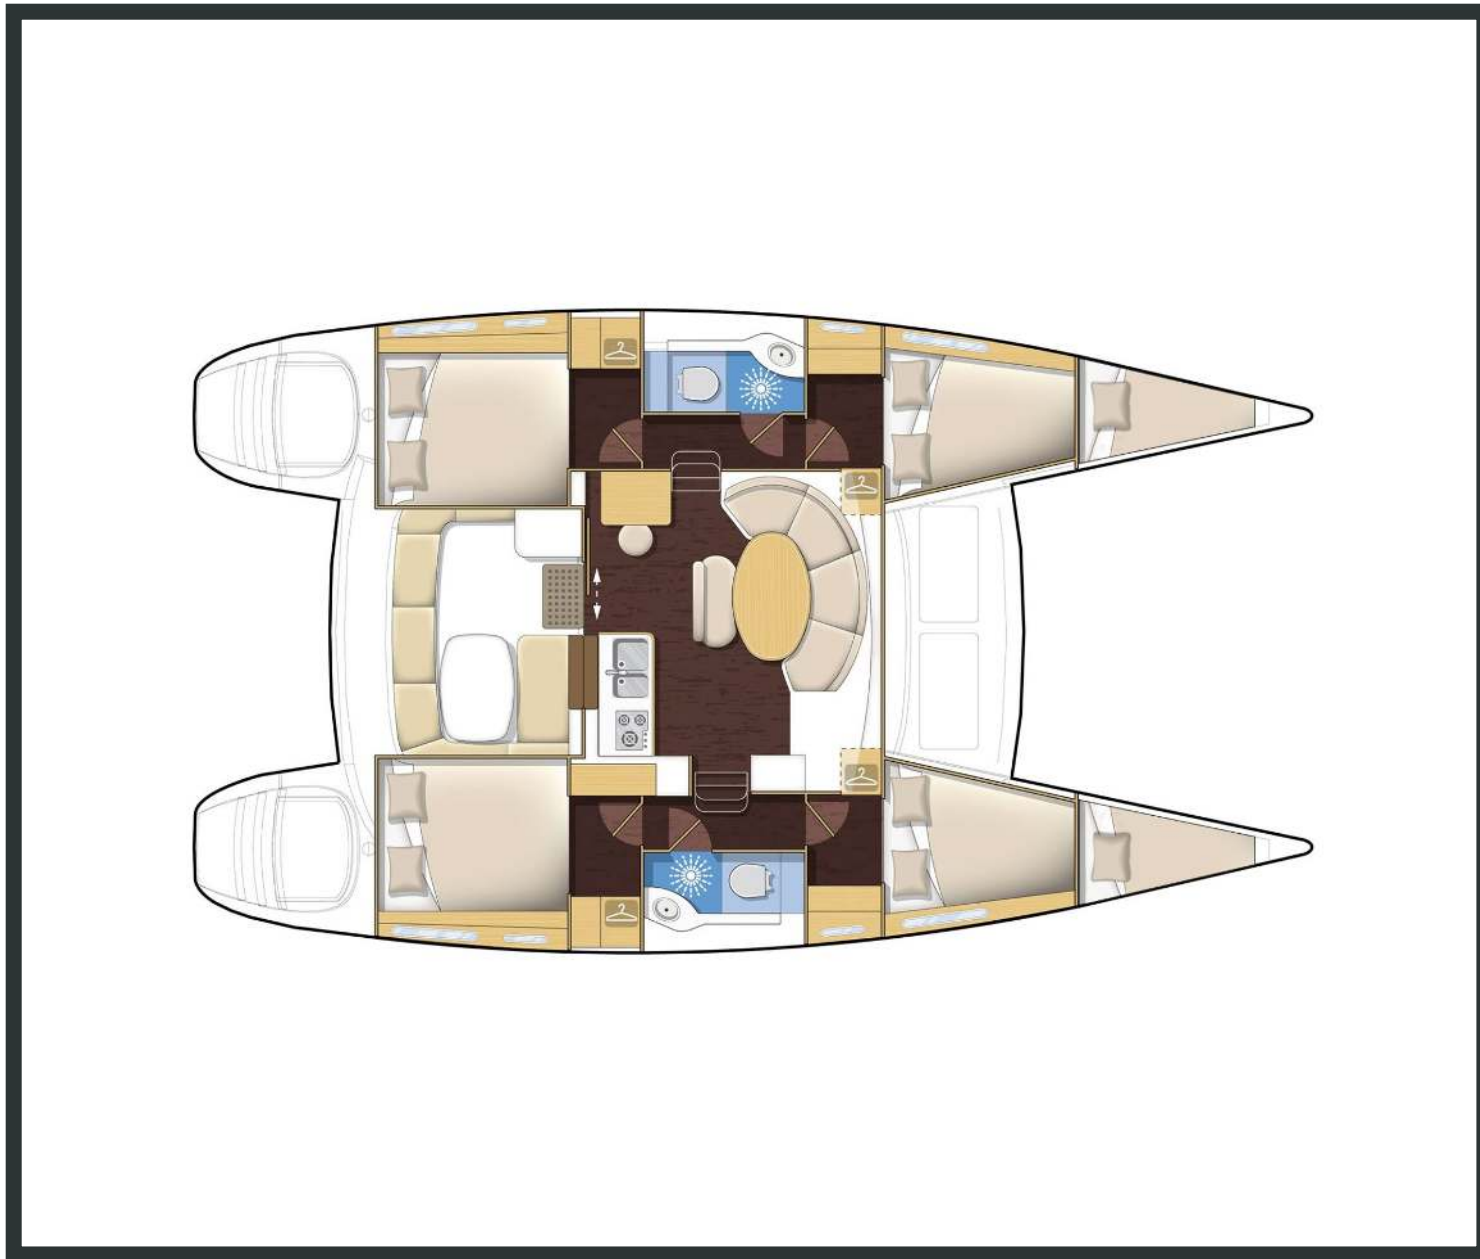

Lagoon **380s2**

Catcake, Model 2018

Lagoon **380s2 / Catcake**, Model 2018

10 guests / **4 +2** cabins / **2 +1** wc

This version of the boat model has specific characteristics, in order to satisfy your profile of boater, set up for ease of sailing.

From charter bases at: **ATHENS / LAVRION**

Available as: **BAREBOAT / SKIPPED / DAY TRIP**

SPECIFICATIONS:

LOA (m)	11.55	Main sail type	Full Batten
Beam (m)	6.53	Genoa type	Furling
Draft (m)	1.15	Main sail area (sq.m.)	50
Cabins	6	Genoa sail area (sq.m.)	32
Berths	10	Crusing speed (knots)	5.5
Heads	3	Max speed (knots)	0.0
Engines (hp)	2 x 30	Main engines consumption (lt/h)	8
Fuel capacity (lt)	200.0		

Lagoon **380s2**
Catcake, Model 2018

Lagoon **380s2**
Catcake, Model 2018

FULL INVENTORY / EQUIPMENT LIST

Accommodation: ✓ 1 Bow Cabin Head ✓ 2 Bow Single Bed Cabins ✓ 2 Heads ✓ 2 Showers
 ✓ 4 Double Bed Cabins ✓ Saloon Double Bed Convertible