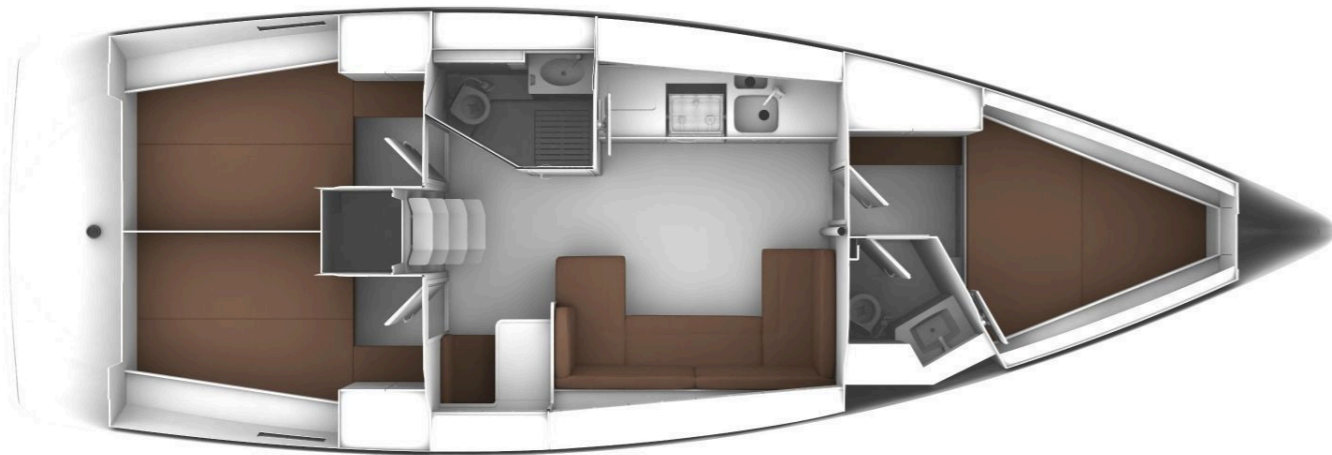

Navigation: ✓ Battery Operated Navigation Lights Set ✓ Binoculars ✓ Divider ✓ Greek Waters Pilot
✓ Hand Bearing Compass ✓ List of Lights of Hellenic Coasts ✓ Navigation Ruler ✓ Pencil Set
✓ Sea Charts Area Set

Safety: ✓ Day Signal Black Ball ✓ Day Signal Black Cone ✓ Bosun's Chair ✓ Distress Flares & Signals
✓ Signalling Mirror ✓ Emergency Tiller ✓ EPIRB Device ✓ Fire Extinguishers
✓ First Aid Kit & Medical-First Aid Instructions ✓ Floating Light ✓ Fog Horn ✓ Horseshoe Lifebuoy
✓ Adult Life Jackets ✓ Child Life Jackets ✓ Liferaft ✓ Radar Reflector
✓ Safety Harnesses with Belts ✓ Set of Flags, C.N.Q. ✓ Wire Cutter ✓ Set of Wooden plugs

Sails / Covers: ✓ Furling Genoa ✓ Furling Main Sail

Spares / Tools: ✓ Boat Manuals ✓ Engine(s) Spare Parts Box ✓ HoldingTanks ✓ Sails Repair Kit
✓ Scissors ✓ Toolbox ✓ Torch Light

NEED ASSISTANCE? GET HELP

CHARTER ENQUIRY

SPECIAL OFFERS