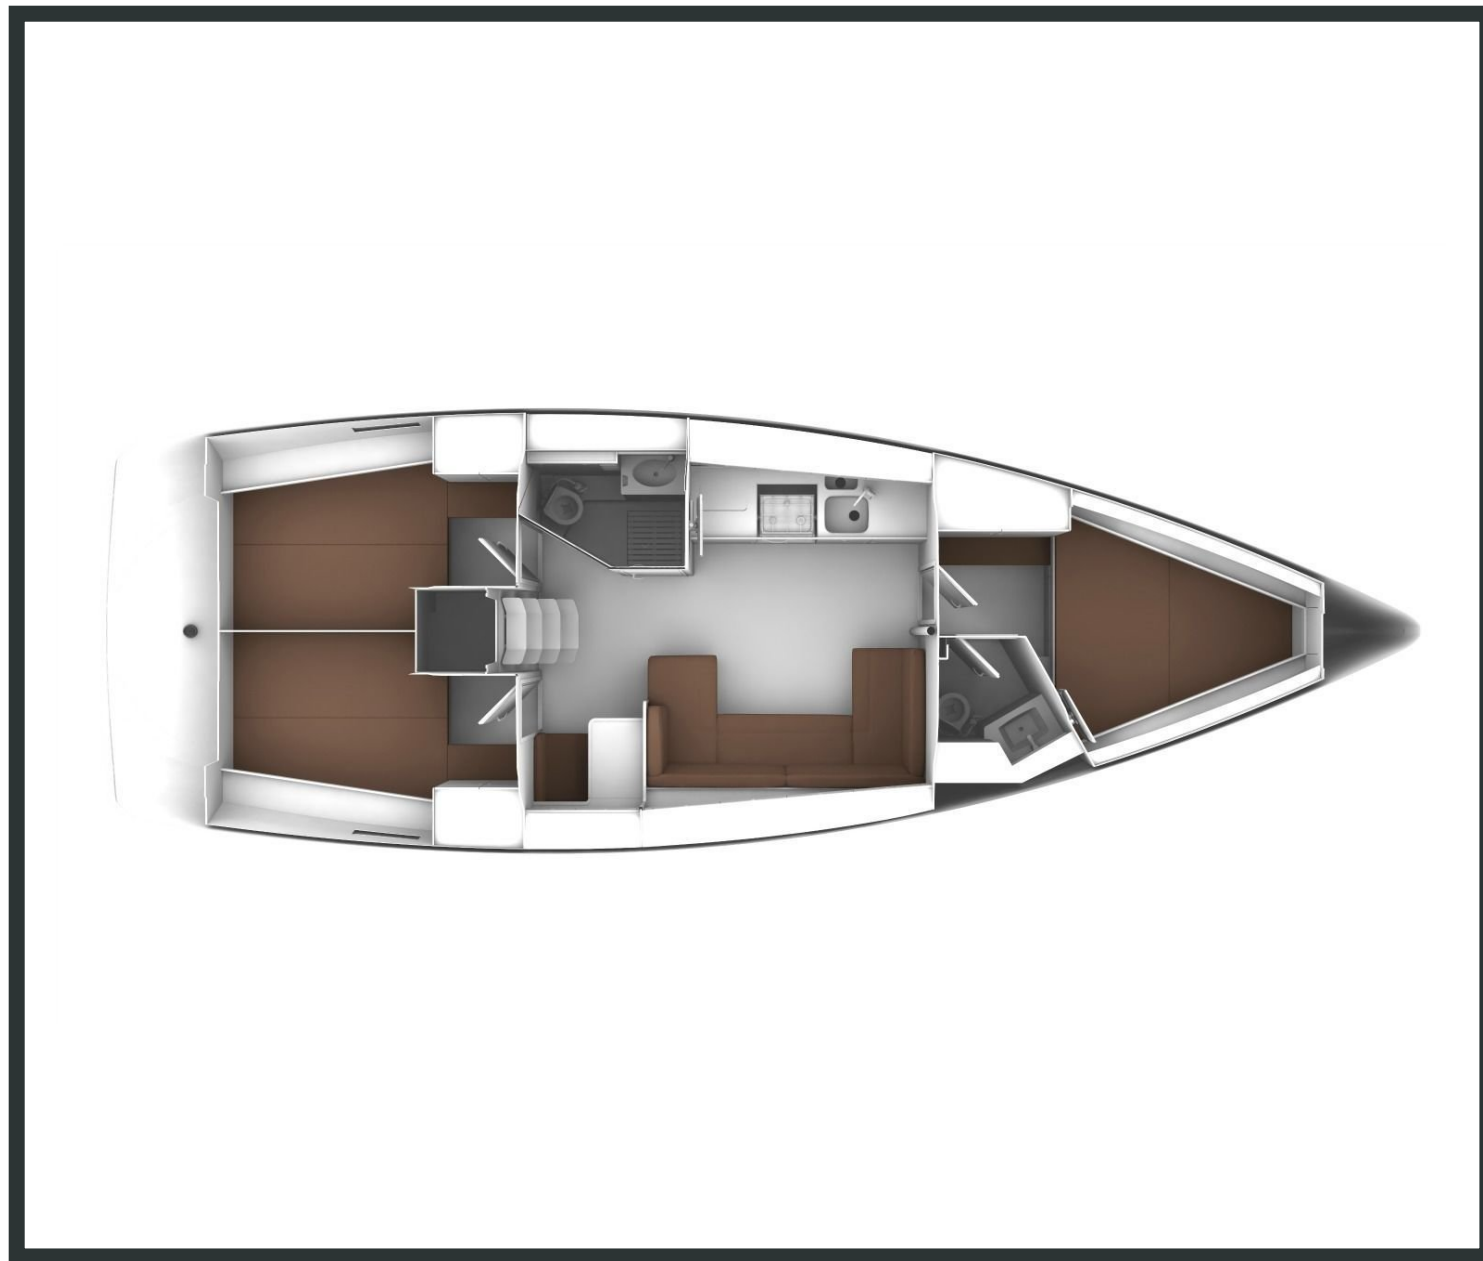

## Bavaria **Cruiser 41**

Altair, Model 2014

Bavaria **Cruiser 41 / Altair**, Model 2014

**8** guests / **3** cabins / **2** wc

---

The Cruiser 41 line is widely recognized to be a perfect sailor with amenities and level of comfort usually found in much larger boats.

---

Bavaria **Cruiser 41**  
Altair, Model 2014

Bavaria **Cruiser 41**  
Altair, Model 2014

## FULL INVENTORY / EQUIPMENT LIST

**Accommodation:** ✓ 2 Heads ✓ 2 Showers ✓ 3 Double Bed Cabins ✓ Saloon Double Bed Convertible

**Bedding / Linen:** ✓ Blankets ✓ Hangers ✓ Linen & Bedding ✓ Pillows ✓ Pillow Cases ✓ Sheets  
✓ Towels Bath ✓ Towels Face