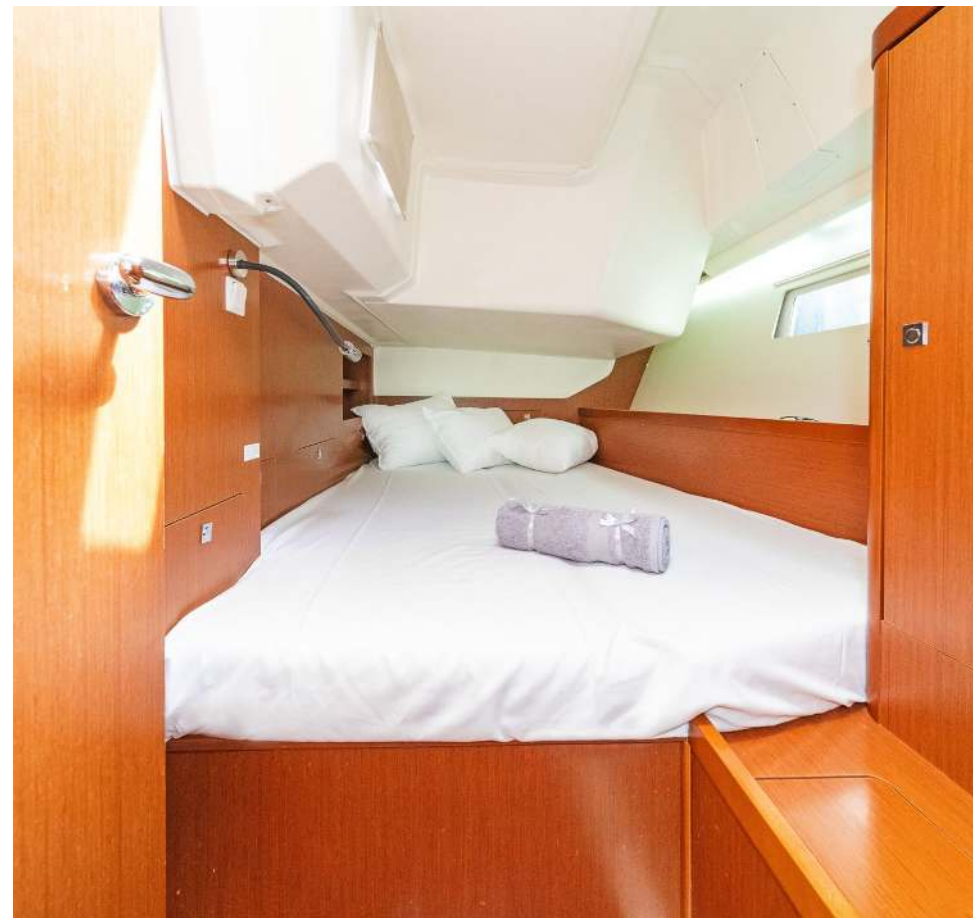

Oceanis **41**
Huschel II, Model 2013

Oceanis **41 / Huschel II**, Model 2013
8 guests / 3 cabins / 2 wc

The Oceanis 41 is perfectly suited for both coastal and off-shore navigation. She is a spacious vessel, with a cockpit fitted with the latest tech gizmos that also features twin helms.

Oceanis **41**
Huschel II, Model 2013

Oceanis **41**
Huschel II, Model 2013

FULL INVENTORY / EQUIPMENT LIST

Accommodation: ✓ 2 Heads ✓ 2 Showers ✓ 3 Double Bed Cabins ✓ Saloon Double Bed Convertible

Bedding / Linen: ✓ Blankets ✓ Hangers ✓ Linen & Bedding ✓ Pillows ✓ Pillow Cases ✓ Sheets
✓ Towels Bath ✓ Towels Face