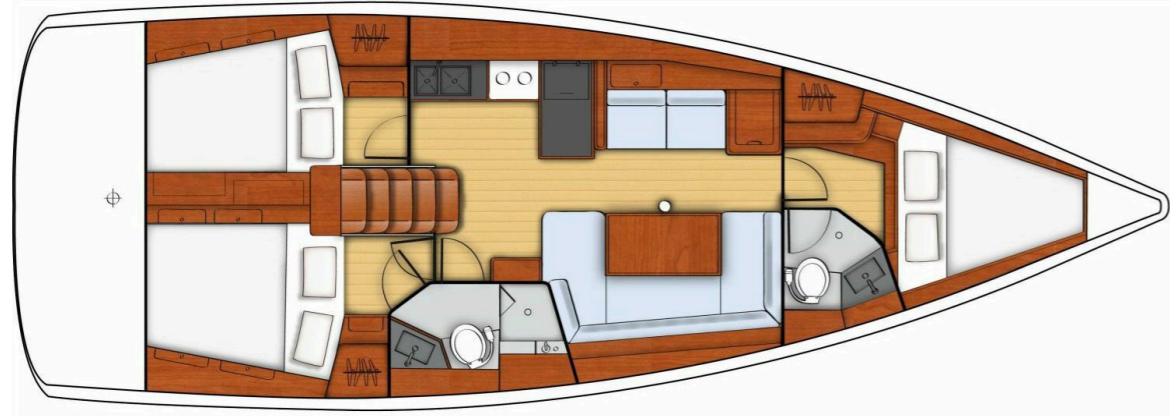

Oceanis **41**
Huschel II, Model 2013

Oceanis **41 / Huschel II**, Model 2013
6 guests / 3 cabins / 2 wc

The Oceanis 41 is perfectly suited for both coastal and off-shore navigation. She is a spacious vessel, with a cockpit fitted with the latest tech gizmos that also features twin helms.

Bow Thruster

Solar Panels

From charter bases at: **KOS / RHODES**

Available as: **BAREBOAT / SKIPPED / DAY TRIP**

SPECIFICATIONS:

LOA (m) **11.04**
 Beam (m) **4.2**
 Draft (m) **2.1**
 Cabins **3**
 Berths **6**
 Heads **2**
 Engines (hp) **35**

Oceanis **41**
Huschel II, Model 2013

Oceanis **41**
Huschel II, Model 2013

FULL INVENTORY / EQUIPMENT LIST

Accommodation: ✓ 2 Heads ✓ 2 Showers ✓ 3 Double Bed Cabins

✓ Saloon Table Convertible into Double Berth