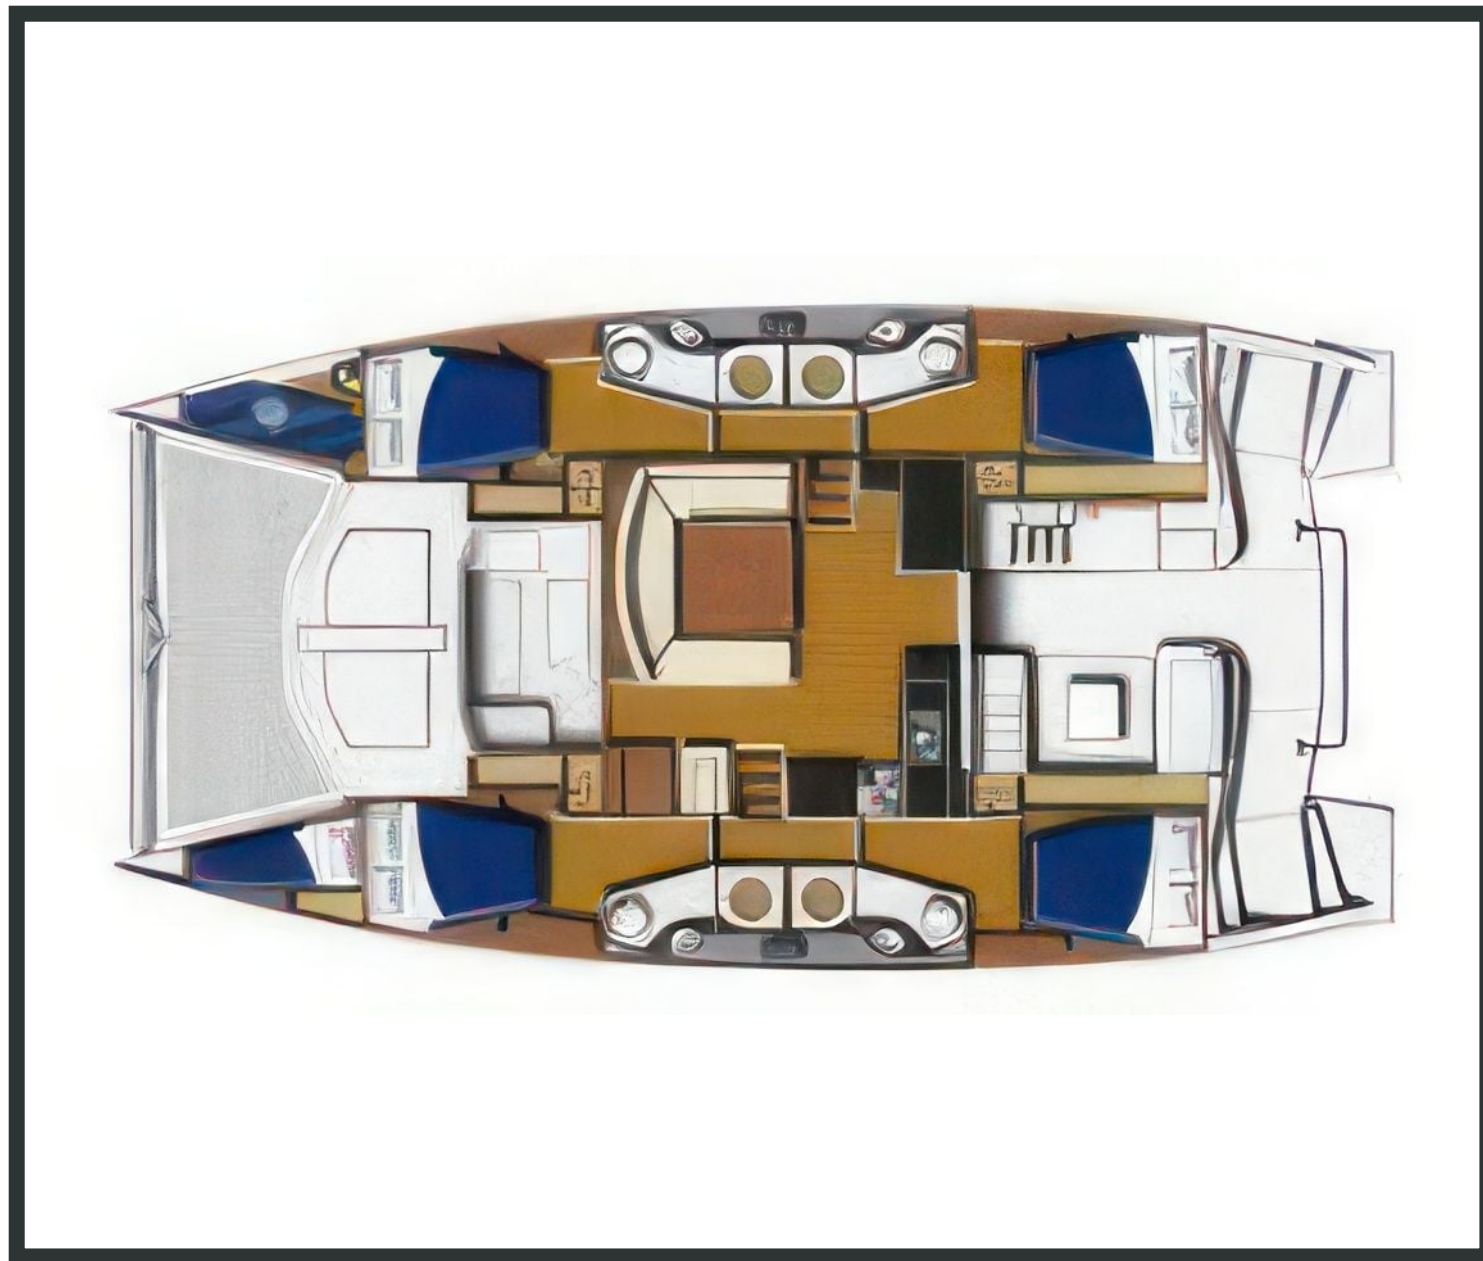

Leopard **48**

Satisfaction, Model 2018

Leopard **48 / Satisfaction**, Model 2018
12 guests / 4 +1 cabins / 4 +1 wc

Leopard Catamarans are known the world over for extraordinary craftsmanship and optimal performance. Both sailboat and power catamaran lines are built with flexibility for the modern seafarer and offer a range of equipment and layout options designed with your journey in mind.

Leopard **48**
Satisfaction, Model 2018

Leopard **48**
Satisfaction, Model 2018

FULL INVENTORY / EQUIPMENT LIST

Accommodation: ✓ 1 Bow Cabin Head ✓ 1 Bow Single Bed Cabin ✓ 4 Double Bed Cabins ✓ 4 Heads
 ✓ 4 Showers ✓ Saloon Double Bed Convertible