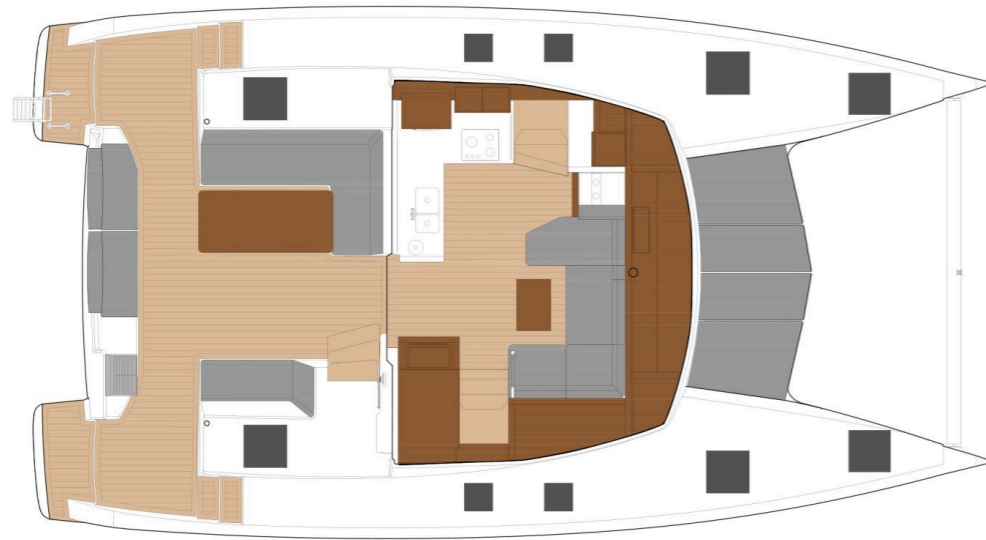

FULL INVENTORY / EQUIPMENT LIST

1. **Galley:** ✓ Bottle & Can Opener ✓ Bowls ✓ Bread Knife ✓ Casserole ✓ Cheese Grater
   ✓ Clothes Pegs ✓ Coffee Cups ✓ Coffee Machine ✓ Manual filter-coffe machine ✓ Cutting Boards
   ✓ Drinking Glasses ✓ Dustpan & Brush ✓ Forks ✓ Frying Pans ✓ Gas Stove with Burners & Grill
   ✓ Kettle ✓ Ladle ✓ Lemon Squeezer ✓ Main Course Plates ✓ Meat Knives ✓ Oven Gloves
   ✓ Placemats for Hot Pans/Pots ✓ Plates Small ✓ Soup Plates ✓ Heat-resistant Oven Dish
   ✓ Refrigerator ✓ Salad Bowls ✓ Saucepans ✓ Serving Knives ✓ Serving Plates ✓ Serving Tray
   ✓ Small Plates ✓ Soup Spoons ✓ Spaghetti Strainer ✓ Kitchen Spatula ✓ Tapper Ware
   ✓ Tea Spoons ✓ Tea Strainer ✓ Kitchen Tong ✓ Vegetable Knife ✓ Vegetable Peeler ✓ Water Jug
   ✓ Wire Whisk ✓ Wine Glasses ✓ Wooden Spoons
2. **Miscellaneous:** ✓ Holding Tank(s)
3. **Navigation:** ✓ Battery Operated Navigation Lights Set ✓ Binoculars ✓ Divider ✓ Greek Waters Pilot
   ✓ Hand Bearing Compass ✓ List of Lights of Hellenic Coasts ✓ Navigation Ruler ✓ Pencil Set
   ✓ Sea Charts Area Set
4. **Safety:** ✓ Day Signal Black Ball ✓ Day Signal Black Cone ✓ Bosun's Chair ✓ Distress Flares & Signals
   ✓ Signalling Mirror ✓ Emergency Tiller ✓ EPIRB Device ✓ Fire Extinguishers
   ✓ First Aid Kit & Medical-First Aid Instructions ✓ Floating Light ✓ Fog Horn ✓ Horseshoe Lifebuoy
   ✓ Adult Life Jackets ✓ Child Life Jackets ✓ Liferaft ✓ Radar Reflector
   ✓ Safety Harnesses with Belts ✓ Set of Flags, C.N.Q. ✓ Wire Cutter ✓ Set of Wooden plugs
5. **Sails / Covers:** ✓ Bimini Top ✓ Full Batten Main Sail ✓ Furling Genoa ✓ Lazy Bag with Lazy Jacks
   ✓ Sprayhood
6. **Spares / Tools:** ✓ Boat Manuals ✓ Engine(s) Spare Parts Box ✓ Sails Repair Kit ✓ Scissors
   ✓ Toolbox ✓ Torch Light

NEED ASSISTANCE? GET HELP

CHARTER ENQUIRY

SPECIAL OFFERS