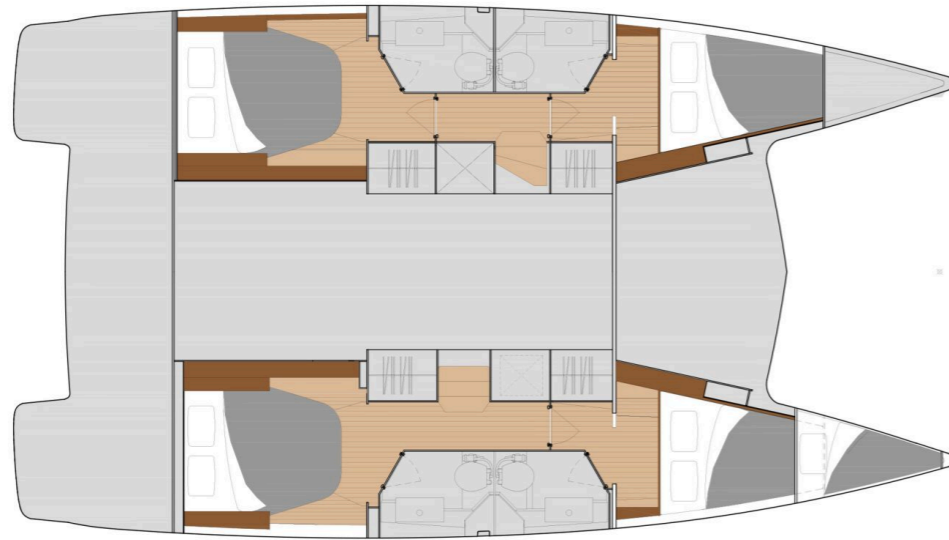

Isla **40**
Prodigy, Model 2022

FULL INVENTORY / EQUIPMENT LIST

1. **Accommodation:** ✓ 1 Bow Cabin Head ✓ 1 Bow Single Bed Cabin ✓ 4 Double Bed Cabins ✓ 4 Heads
   ✓ 4 Showers ✓ Bow / Skipper Cabins ✓ Saloon Table Convertible into Double Berth
2. **Bedding / Linen:** ✓ Blankets ✓ Hangers ✓ Linen & Bedding ✓ Mattresses Covers ✓ Pillows
   ✓ Pillowcases ✓ Sheets ✓ Bath Towels ✓ Face Towels ✓ Kitchen Towels
3. **Comfort / Pleasure:** ✓ 220V Sockets ✓ Air Condition ✓ Air Heating ✓ Cockpit Speakers
   ✓ Electric Toilets ✓ Fans in Cabins ✓ Fans in Saloon ✓ Generator ✓ Hot Water ✓ Saloon Speakers
   ✓ Snorkelling Sets ✓ 220V Sockets in the Cabins ✓ 220V Sockets in the Saloon ✓ Solar Panels
   ✓ USB Charging Ports ✓ Water Maker
4. **Deck:** ✓ Anchor ✓ Anchor Chain ✓ Anchor Windlass Control ✓ Anchor Windlass Handle
   ✓ Boat Hook ✓ Cockpit Shower ✓ Cockpit Table ✓ Deck Brush ✓ Diesel canister 20L ✓ Dinghy
   ✓ Dinghy Oars & Locks ✓ Dinghy Portable Pump ✓ Dinghy Repair Kit ✓ Electric Anchor Windlass
   ✓ Electric Winch(es) ✓ Spare Engine Oil ✓ Fenders ✓ Flag Halyards ✓ Refueling Funnel
   ✓ Gangway Inox ✓ Gas Bottles ✓ Mooring Ropes 25m ✓ Mooring Ropes 50m ✓ Outboard Motor
   ✓ Padlocks ✓ Plastic Bucket ✓ Ropes Spare ✓ Spare Anchor ✓ Spare Anchor Chain 10m
   ✓ Swimming Ladder ✓ Tanks Opener ✓ Water Hose & Adaptors ✓ Winch Handles
5. **Electricity:** ✓ Battery Charger ✓ Inverter ✓ 220V Shore Power Cable ✓ 220V Cable Adaptors
6. **Electronics:** ✓ Auto Pilot ✓ Depth Sounder ✓ Speed Log ✓ VHF ✓ Wind System