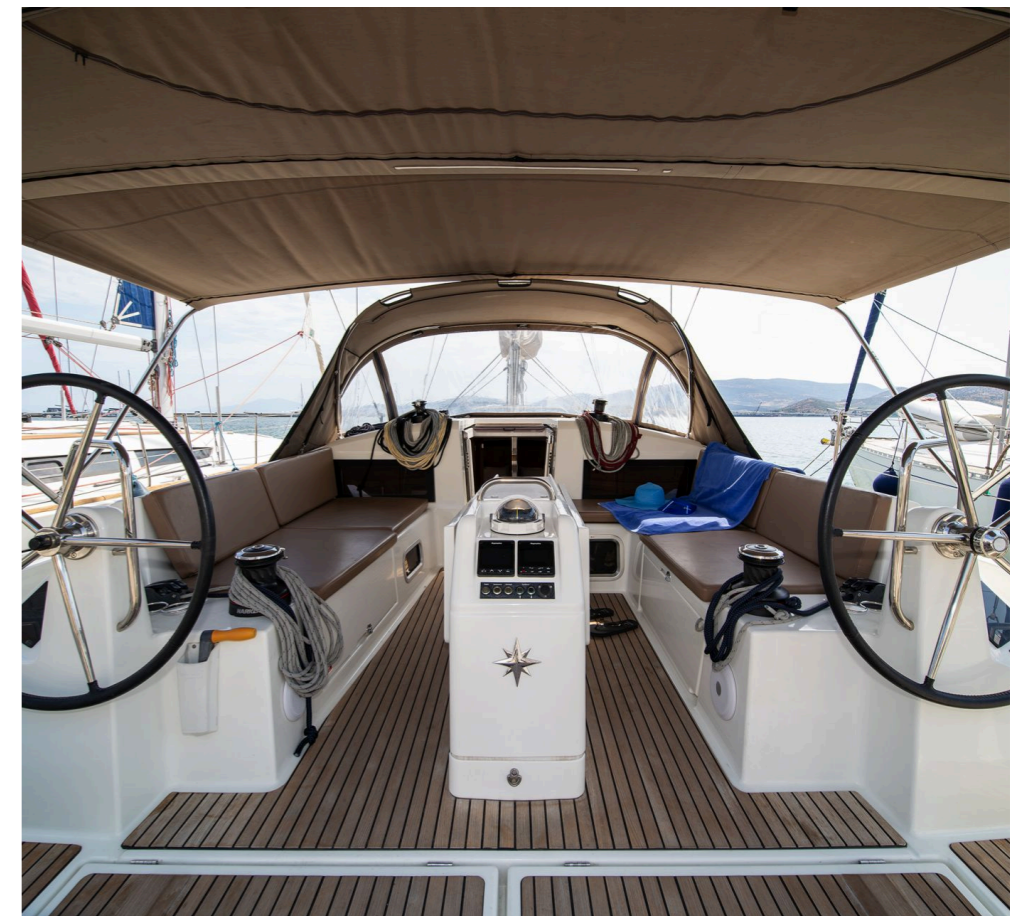

Sun **Odyssey 440**

Navillera, Model 2023

Sun **Odyssey 440 / Navillera**, Model 2023

10 guests / **4** cabins / **2** wc

A sailing yacht must be above all else elegant, with long, sharp lines and fine, semi-hidden details; the Jeanneau Sun Odyssey 440 is not only extremely elegant, but also built for speed.

Bow Thruster

Solar Panels

From charter bases at: **SKIATHOS / VOLOS**

Available as: **BAREBOAT / SKIPPED / DAY TRIP**

SPECIFICATIONS:

LOA (m)	13	Fuel capacity (lt)	200.0
Beam (m)	4.29	Main sail type	Full Batten
Draft (m)	1.6	Genoa type	Furling
Cabins	4	Main sail area (sq.m.)	45.15
Berths	10	Genoa sail area (sq.m.)	45.15
Heads	2	Main engines consumption (lt/h)	5.5
Engines (hp)	57		

Sun **Odysey 440**
Navillera, Model 2023

Sun **Odyssey 440**
Navillera, Model 2023

FULL INVENTORY / EQUIPMENT LIST

Accommodation: ✓ 2 Heads ✓ 2 Showers ✓ 4 Double Bed Cabins

✓ Saloon Table Convertible into Double Berth