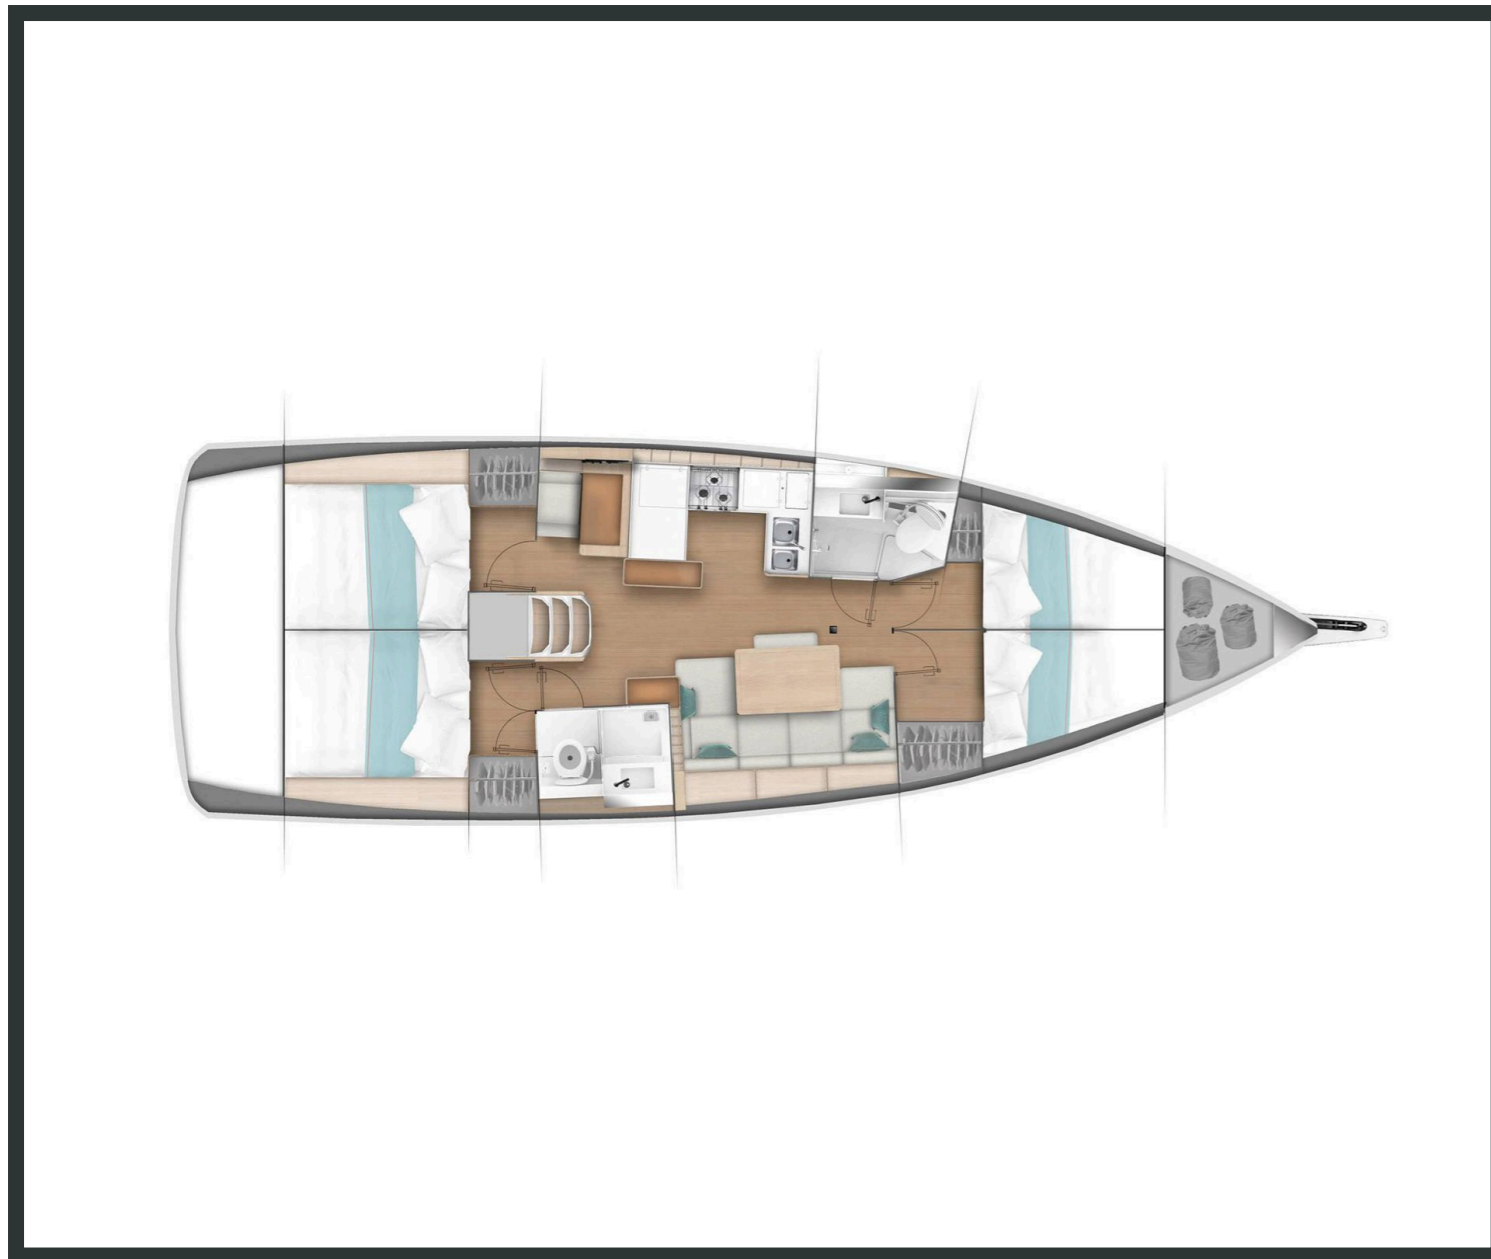

Sun **Odyssey 440**

Navillera, Model 2023

Sun **Odyssey 440 / Navillera**, Model 2023

10 guests / **4** cabins / **2** wc

A sailing yacht must be above all else elegant, with long, sharp lines and fine, semi-hidden details; the Jeanneau Sun Odyssey 440 is not only extremely elegant, but also built for speed.

Bow Thruster

Solar Panels

From charter bases at: **SKIATHOS / VOLOS**

Available as: **BAREBOAT / SKIPPED / DAY TRIP**

SPECIFICATIONS:

LOA (m)	13	Fuel capacity (lt)	200.0
Beam (m)	4.29	Main sail type	Full Batten
Draft (m)	1.6	Genoa type	Furling
Cabins	4	Main sail area (sq.m.)	45.15
Berths	10	Genoa sail area (sq.m.)	45.15
Heads	2	Main engines consumption (lt/h)	5.5
Engines (hp)	57		

Sun **Odysey 440**
Navillera, Model 2023

Sun **Odyssey 440**
Navillera, Model 2023

FULL INVENTORY / EQUIPMENT LIST

Accommodation: ✓ 2 Heads ✓ 2 Showers ✓ 4 Double Bed Cabins

✓ Saloon Table Convertible into Double Berth