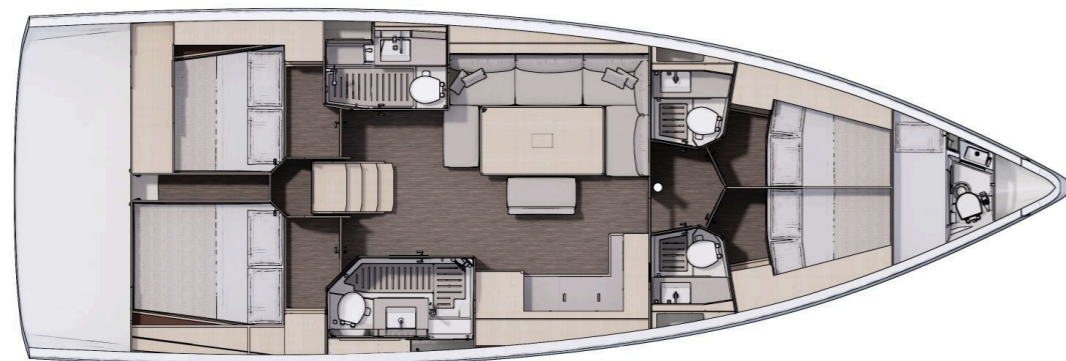

Dufour **470**
Edelweiss, Model 2022

FULL INVENTORY / EQUIPMENT LIST

Accommodation: ✓ 1 Bow Cabin Head ✓ 1 Bow Single Bed Cabin ✓ 4 Double Bed Cabins ✓ 4 Heads
✓ 4 Showers ✓ Bow / Skipper Cabins ✓ Saloon Table Convertible into Double Berth

Bedding / Linen: ✓ Blankets ✓ Hangers ✓ Linen & Bedding ✓ Pillows ✓ Pillowcases ✓ Sheets
✓ Bath Towels ✓ Face Towels

Comfort / Pleasure: ✓ Air Condition ✓ Bow Thruster ✓ Cockpit Cushions ✓ Cockpit Speakers
✓ Electric Toilets ✓ Fans in Cabins ✓ Fans in Saloon ✓ Gas Grill – Onboard Barbeque ✓ Generator
✓ Hot Water ✓ Music Player ✓ Saloon Speakers ✓ Snorkelling Sets ✓ 220V Sockets in the Cabins
✓ 220V Sockets in the Saloon ✓ Solar Panels ✓ USB Charging Ports in the Cabins
✓ USB Charging Ports in the Saloon ✓ Water Maker

Deck: ✓ Anchor ✓ Anchor Chain ✓ Anchor Windlass Control ✓ Anchor Windlass Handle
✓ Boat Hook ✓ Cockpit Shower ✓ Cockpit Table ✓ Deck Brush ✓ Diesel canister 20L ✓ Dinghy
✓ Dinghy Oars & Locks ✓ Dinghy Portable Pump ✓ Dinghy Repair Kit ✓ Electric Anchor Windlass
✓ Electric Winch(es) ✓ Spare Engine Oil ✓ Fenders ✓ Flag Halyards ✓ Refueling Funnel
✓ Gangway Inox ✓ Gas Bottles ✓ Mooring Ropes 25m ✓ Mooring Ropes 50m ✓ Outboard Motor
✓ Fuel Jerry Can for Outboard Motor ✓ Padlocks ✓ Plastic Bucket ✓ Ropes Spare ✓ Spare Anchor
✓ Spare Anchor Chain 10m ✓ Swimming Ladder ✓ Swimming Platform ✓ Tanks Opener
✓ Teak Cockpit Floor ✓ Water Hose & Adaptors ✓ Winch Handles

Electricity: ✓ Battery Charger ✓ 220V Shore Power Cable ✓ 220V Cable Adaptors

Electronics: ✓ Auto Pilot ✓ Depth Sounder ✓ GPS Plotter in Cockpit ✓ Speed Log ✓ VHF
✓ Wind System

Galley: ✓ Bottle & Can Opener ✓ Bowls ✓ Bread Knife ✓ Casserole ✓ Cheese Grater
✓ Clothes Pegs ✓ Coffee Cups ✓ Manual filter-coffee machine ✓ Cutting Boards ✓ Drinking Glasses
✓ Dustpan & Brush ✓ Forks ✓ Frying Pans ✓ Gas Stove with Burners & Grill ✓ Kettle ✓ Ladle
✓ Lemon Squeezer ✓ Main Course Plates ✓ Meat Knives ✓ Oven Gloves
✓ Placemats for Hot Pans/Pots ✓ Plates Small ✓ Soup Plates ✓ Heat-resistant Oven Dish
✓ Refrigerator ✓ Salad Bowls ✓ Saucepans ✓ Serving Knives ✓ Serving Plates ✓ Serving Tray
✓ Soup Spoons ✓ Spaghetti Strainer ✓ Kitchen Spatula ✓ Tapper Ware ✓ Tea Spoons
✓ Tea Strainer ✓ Kitchen Tong ✓ Vegetable Knife ✓ Vegetable Peeler ✓ Water Jug ✓ Wire Whisk
✓ Wine Glasses ✓ Wooden Spoons

Miscellaneous: ✓ Folding Propeller

Navigation: ✓ Battery Operated Navigation Lights Set ✓ Binoculars ✓ Divider ✓ Greek Waters Pilot
✓ Hand Bearing Compass ✓ List of Lights of Hellenic Coasts ✓ Navigation Ruler ✓ Pencil Set
✓ Sea Charts Area Set

Safety: ✓ Day Signal Black Ball ✓ Day Signal Black Cone ✓ Bosun's Chair ✓ Distress Flares & Signals
✓ Signalling Mirror ✓ Emergency Tiller ✓ EPIRB Device ✓ Fire Extinguishers
✓ First Aid Kit & Medical-First Aid Instructions ✓ Floating Light ✓ Fog Horn ✓ Horseshoe Lifebuoy
✓ Adult Life Jackets ✓ Child Life Jackets ✓ Liferaft ✓ Radar Reflector
✓ Safety Harnesses with Belts ✓ Set of Flags, C.N.Q. ✓ Wire Cutter ✓ Set of Wooden plugs