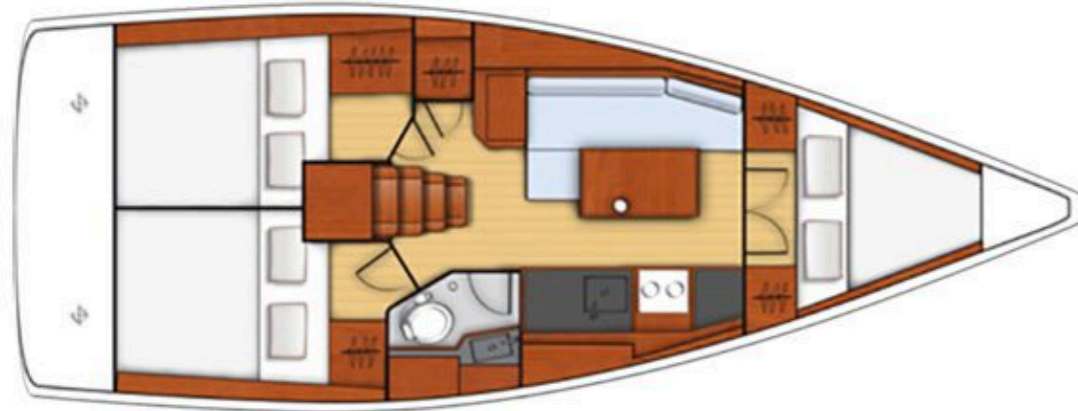

Oceanis **35**

Hobbit, Model 2015

 **istion**
YACHTING

Oceanis **35 / Hobbit**, Model 2015

8 guests / **3** cabins / **1** wc

This Oceanis 35 is a stylish blend of interior comfort, clever and functional design, and state-of-the-art craftsmanship, worthy of her illustrious name!

Solar Panels

From charter bases at: **KOS / RHODES**

Available as: **BAREBOAT / SKIPPED / DAY TRIP**

SPECIFICATIONS:

LOA (m)	9.99	Fuel capacity (lt)	130.0
Beam (m)	3.72	Main sail type	Batten
Draft (m)	1.85	Genoa type	Furling
Cabins	3	Main sail area (sq.m.)	23.84
Berths	8	Genoa sail area (sq.m.)	26.7
Heads	1	Crusing speed (knots)	5.5
Engines (hp)	30	Main engines consumption (lt/h)	4

Oceanis **35**
Hobbit, Model 2015

Oceanis **35**
Hobbit, Model 2015

FULL INVENTORY / EQUIPMENT LIST

Accommodation: ✓ 1 Head ✓ 1 Shower ✓ 3 Double Bed Cabins

✓ Saloon Table Convertible into Double Berth

Bedding / Linen: ✓ Blankets ✓ Hangers ✓ Linen & Bedding ✓ Pillows ✓ Pillowcases ✓ Sheets
✓ Bath Towels ✓ Face Towels