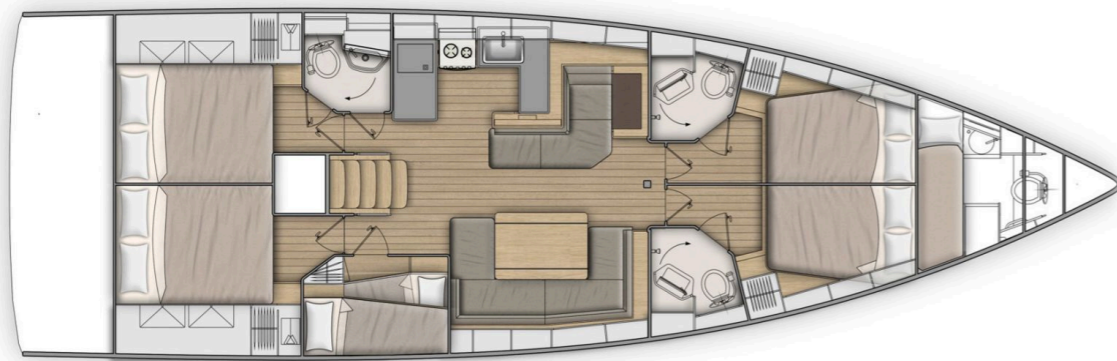

Oceanis **51.1**
Carpe Diem, Model 2022

Oceanis **51.1**
Carpe Diem, Model 2022

FULL INVENTORY / EQUIPMENT LIST

Accommodation: ✓ 1 Bow Cabin Head ✓ 1 Bow Single Bed Cabin ✓ 1 Bunk Bed Cabin ✓ 3 Heads
 ✓ 3 Showers ✓ 4 Double Bed Cabins ✓ Bow / Skipper Cabins
 ✓ Saloon Table Convertible into Double Berth