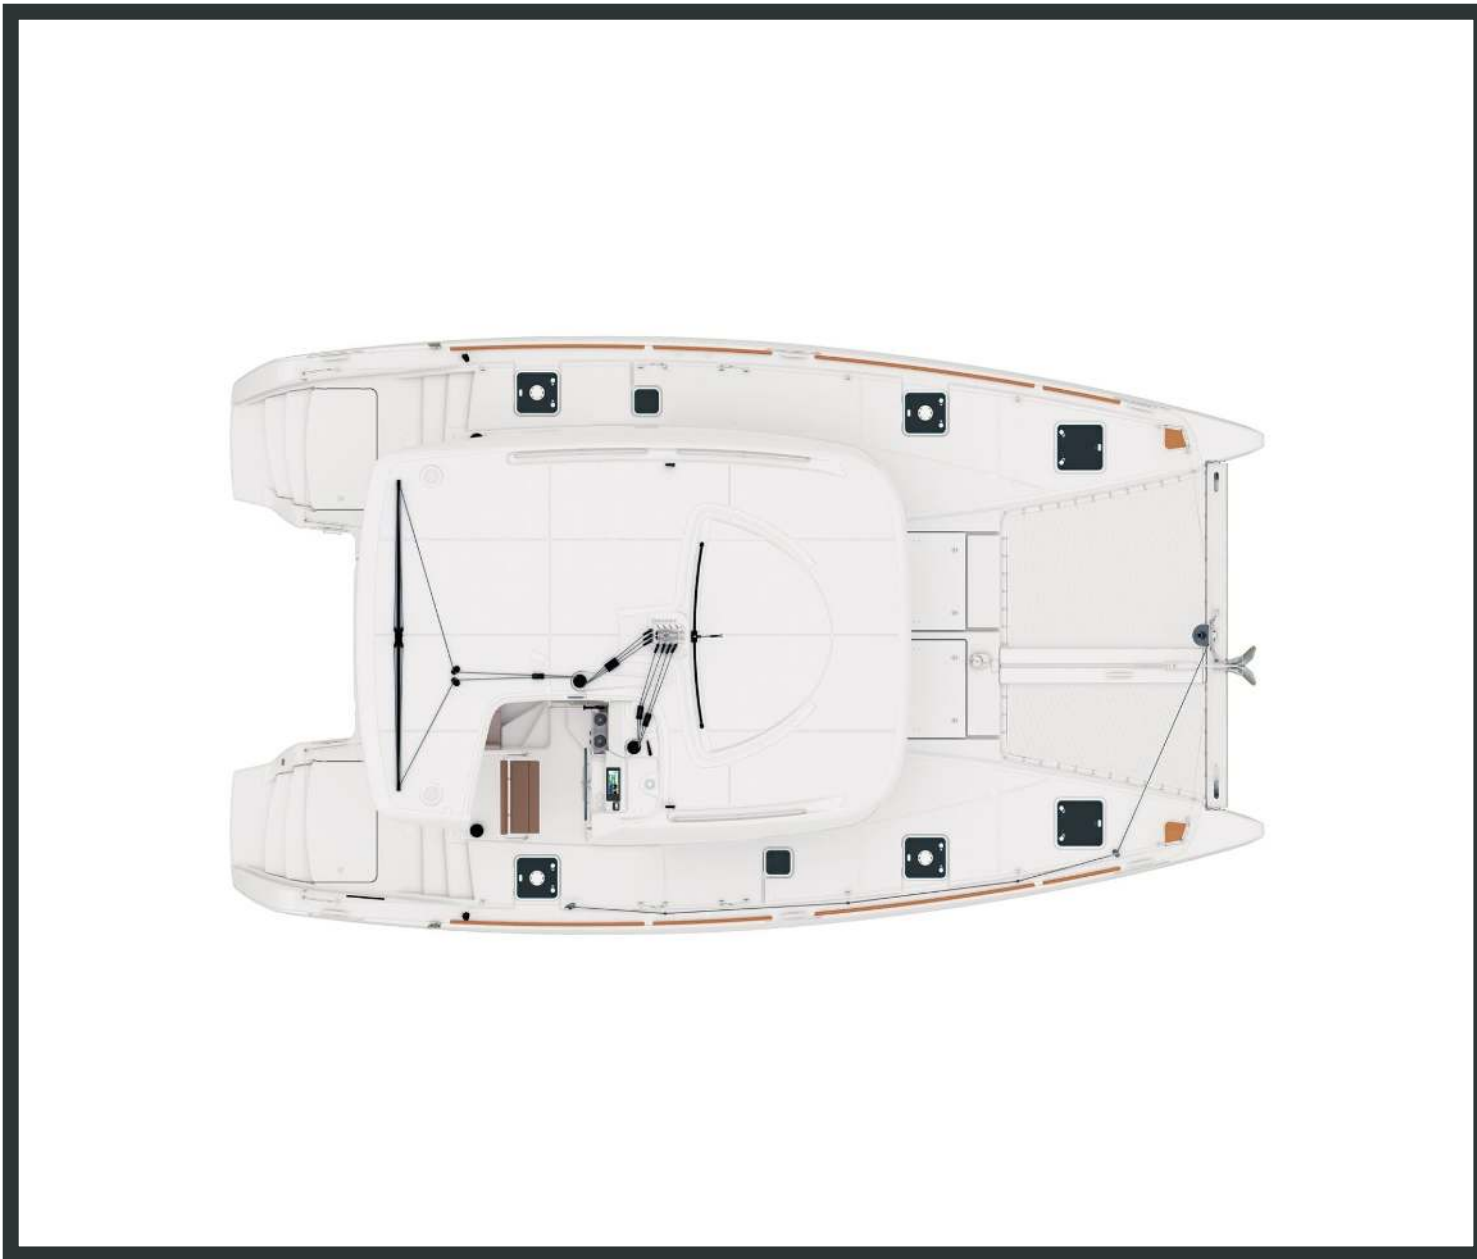

FULL INVENTORY / EQUIPMENT LIST

1. **Galley:** ✓ Bottle Can Opener ✓ Bowls ✓ Bread Knife ✓ Casserole ✓ Cheese Grater
   ✓ Clothes Pegs ✓ Coffee Cups ✓ Coffee Pot Filter Press ✓ Cutting Boards ✓ Drinking Glasses
   ✓ Dust Pan & Brush ✓ Forks ✓ Frying Pans ✓ Gas Stove with Burners & Grill ✓ Kettle ✓ Ladle
   ✓ Lemon Squeezer ✓ Main Dish Plates ✓ Meat Knives ✓ Oven Gloves ✓ Placemats for Pots
   ✓ Plates Small ✓ Plates Soup ✓ Pyrex Oven dish ✓ Refrigerator ✓ Salad Bowls ✓ Saucepans
   ✓ Serving Knives ✓ Serving Plates ✓ Serving Tray ✓ Small Plates ✓ Soup Spoons
   ✓ Spagetti Strainer ✓ Spatula ✓ Tapper Ware ✓ Tea Spoons ✓ Tea Strainer ✓ Tongs
   ✓ Vegetable Knives ✓ Vegetable Peeler ✓ Water Jug ✓ Whisk ✓ Wine Glasses ✓ Wooden Spoons
2. **Miscellaneous:** ✓ Holding Tank(s)
3. **Navigation:** ✓ BatteryOperatedNavLightsSet ✓ Binoculars ✓ Divider ✓ Greek Waters Pilot
   ✓ Hand Bearing Compass ✓ Light House Book ✓ Navigation Ruller ✓ Pencil Set
   ✓ Sea Charts Area Set
4. **Safety:** ✓ Black Plastic Balls ✓ Black Plastic Cone ✓ Bosun's Chair ✓ Distress Flares Box
   ✓ Distress Mirror ✓ Emergency Tiller ✓ EPIRB ✓ Fire Extinguishers ✓ First Aid Kit
   ✓ Floating Light ✓ Foghorn ✓ Horseshoe Lifebuoy ✓ Life Jackets, Adults ✓ Life Jackets, Child
   ✓ Liferaft ✓ Radar Reflector ✓ Safety Harnesses with Belts ✓ Set of Flags, C.N.Q. ✓ Wire Cutter
   ✓ Wooden Blanks Set
5. **Sails / Covers:** ✓ Bimini Top ✓ Full Batten Main Sail ✓ Furling Genoa ✓ Lazy Bag with Lazy Jacks
   ✓ Sprayhood ✓ Stern Tent
6. **Spares / Tools:** ✓ Boat Manuals ✓ Engine(s) Spares Box ✓ HoldingTanks ✓ Sail Repair Kit
   ✓ Scissors ✓ Tools Box ✓ Torch Light

NEED ASSISTANCE? GET HELP

CHARTER ENQUIRY

SPECIAL OFFERS