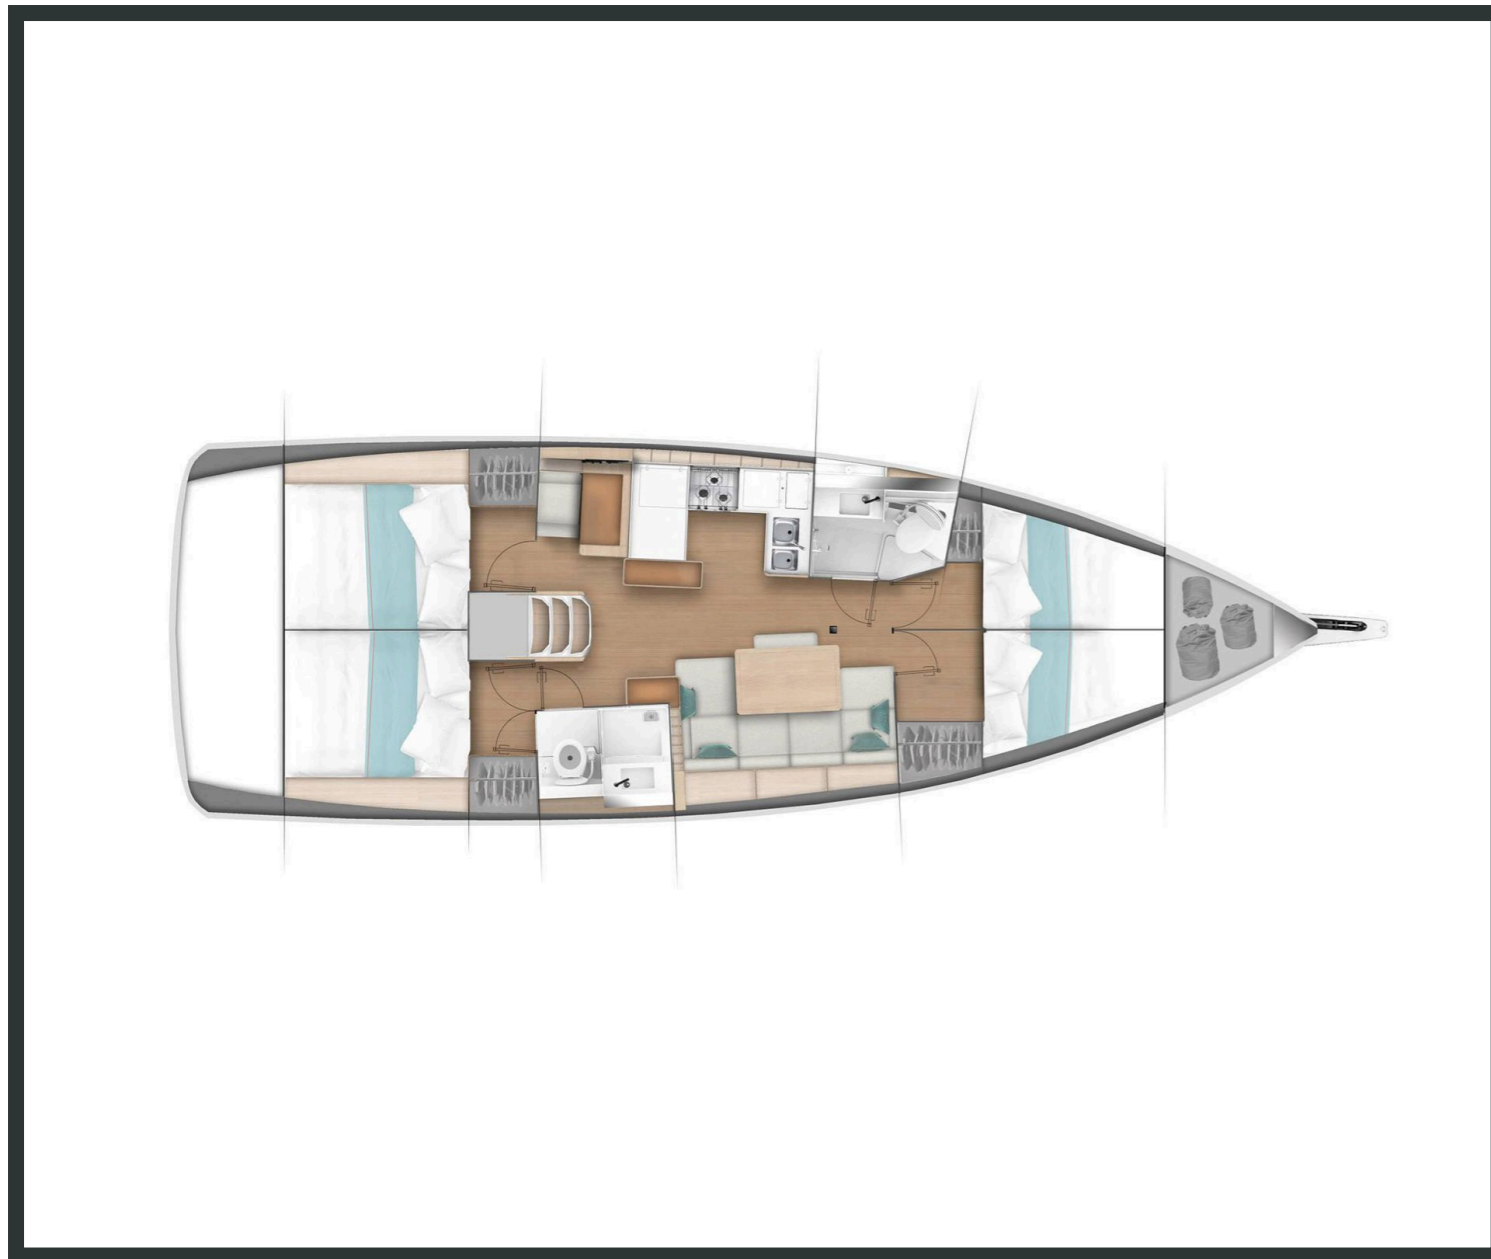

Sun **Odyssey 440**

Jolly Roger, Model 2023

Sun **Odyssey 440 / Jolly Roger**, Model 2023

10 guests / **4** cabins / **2** wc

A sailing yacht must be above all else elegant, with long, sharp lines and fine, semi-hidden details; the Jeanneau Sun Odyssey 440 is not only extremely elegant, but also built for speed.

Bow Thruster

Solar Panels

From charter bases at: **ATHENS / LAVRION**

Available as: **BAREBOAT / SKIPPED / DAY TRIP**

SPECIFICATIONS:

LOA (m)	13	Fuel capacity (lt)	200.0
Beam (m)	4.29	Main sail type	Batten
Draft (m)	1.6	Genoa type	Furling
Cabins	4	Main sail area (sq.m.)	45.15
Berths	10	Genoa sail area (sq.m.)	45.15
Heads	2	Main engines consumption (lt/h)	5.5
Engines (hp)	57		

Sun **Odyssey 440**
Jolly Roger, Model 2023

Sun **Odyssey 440**
Jolly Roger, Model 2023

FULL INVENTORY / EQUIPMENT LIST

Accommodation: ✓ 2 Heads ✓ 4 Double Bed Cabins ✓ Saloon Table Convertible into Double Berth
Bedding / Linen: ✓ Blankets ✓ Hangers ✓ Linen & Bedding ✓ Pillows ✓ Pillowcases ✓ Sheets
 ✓ Bath Towels ✓ Face Towels