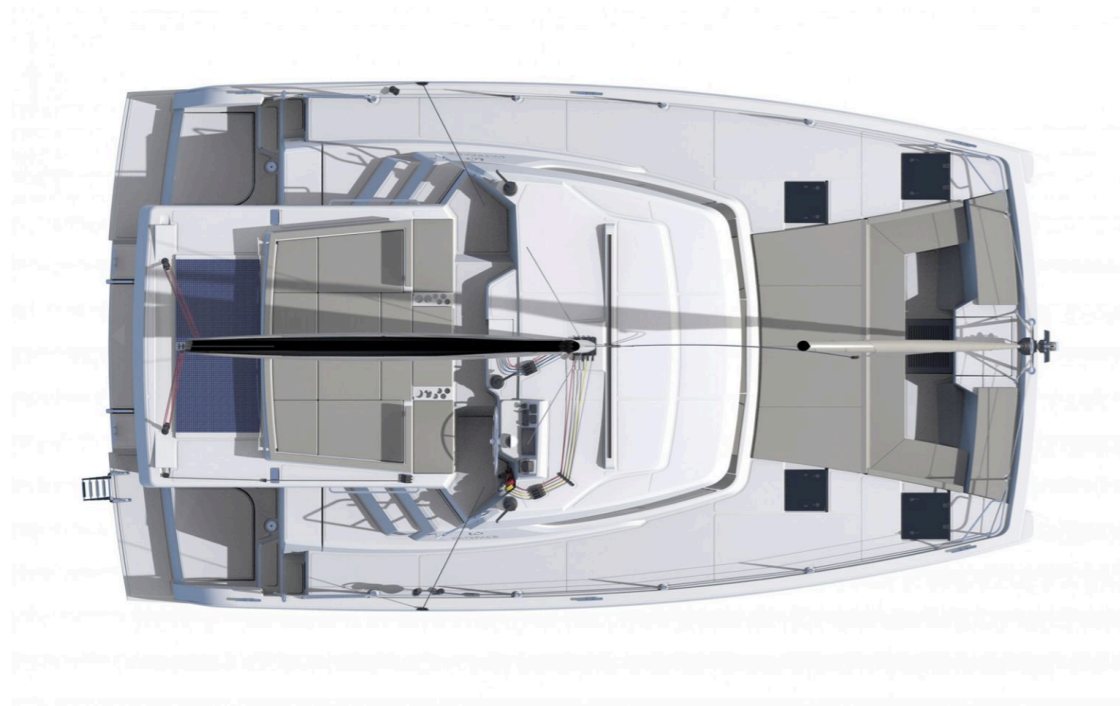

FULL INVENTORY / EQUIPMENT LIST

1. **Galley:** ✓ Bottle & Can Opener ✓ Bowls ✓ Bread Knife ✓ Casserole ✓ Cheese Grater
   ✓ Clothes Pegs ✓ Coffee Cups ✓ Manual filter-coffee machine ✓ Cutting Boards ✓ Drinking Glasses
   ✓ Dustpan & Brush ✓ Forks ✓ Freezer ✓ Frying Pans ✓ Gas Stove with Burners & Grill ✓ Kettle
   ✓ Ladle ✓ Lemon Squeezer ✓ Main Course Plates ✓ Meat Knives ✓ Microwave ✓ Oven Gloves
   ✓ Placemats for Hot Pans/Pots ✓ Plates Small ✓ Soup Plates ✓ Heat-resistant Oven Dish
   ✓ Refrigerator ✓ Salad Bowls ✓ Saucepans ✓ Serving Knives ✓ Serving Plates ✓ Serving Tray
   ✓ Small Plates ✓ Soup Spoons ✓ Spaghetti Strainer ✓ Kitchen Spatula ✓ Tapper Ware
   ✓ Tea Spoons ✓ Tea Strainer ✓ Kitchen Tong ✓ Vegetable Knife ✓ Vegetable Peeler ✓ Water Jug
   ✓ Wire Whisk ✓ Wine Glasses ✓ Wooden Spoons
2. **Navigation:** ✓ Battery Operated Navigation Lights Set ✓ Binoculars ✓ Divider ✓ Greek Waters Pilot
   ✓ Hand Bearing Compass ✓ List of Lights of Hellenic Coasts ✓ Navigation Ruler ✓ Pencil Set
   ✓ Sea Charts Area Set
3. **Safety:** ✓ Day Signal Black Ball ✓ Day Signal Black Cone ✓ Bosun's Chair ✓ Distress Flares & Signals
   ✓ Signalling Mirror ✓ Emergency Tiller ✓ EPIRB Device ✓ Fire Extinguishers
   ✓ First Aid Kit & Medical-First Aid Instructions ✓ Floating Light ✓ Fog Horn ✓ Horseshoe Lifebuoy
   ✓ Adult Life Jackets ✓ Child Life Jackets ✓ Liferaft ✓ Radar Reflector
   ✓ Safety Harnesses with Belts ✓ Set of Flags, C.N.Q. ✓ Wire Cutter ✓ Set of Wooden plugs
4. **Sails / Covers:** ✓ Bimini Top ✓ Full Batten Main Sail ✓ Lazy Bag with Lazy Jacks ✓ Self Tacking Jib
   ✓ Stern Tent
5. **Spares / Tools:** ✓ Boat Manuals ✓ Engine(s) Spare Parts Box ✓ Holding Tanks ✓ Sails Repair Kit
   ✓ Scissors ✓ Toolbox ✓ Torch Light

NEED ASSISTANCE? GET HELP

CHARTER ENQUIRY

SPECIAL OFFERS