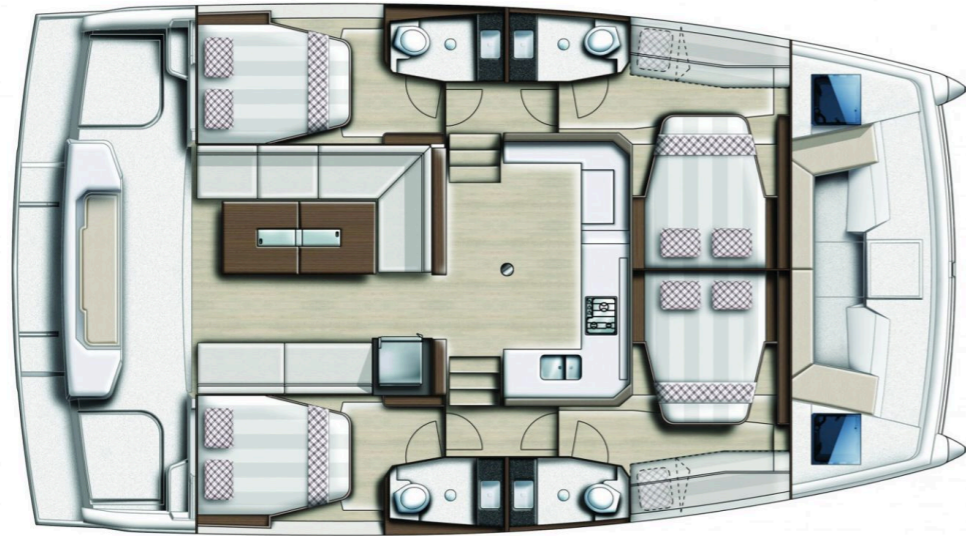

Catspace  
Mediteo, Model 2020

Catspace / **Medito**, Model 2020

**12** guests / **4** cabins / **4** wc

This yacht is the new model of the range and was given the Catspace label to emphasise the way space is maximised to the limit within 40ft.

Solar Panels

From charter bases at: **CORFU**

Available as: **BAREBOAT / SKIPPED / DAY TRIP**

**SPECIFICATIONS:**

LOA (m)	<b>12.05</b>	Fuel capacity (lt)	<b>400.0</b>
Beam (m)	<b>6.56</b>	Main sail type	<b>Full Batten</b>
Draft (m)	<b>1.1</b>	Genoa type	<b>Self tacking jib</b>
Cabins	<b>4</b>	Main sail area (sq.m.)	<b>50</b>
Berths	<b>12</b>	Genoa sail area (sq.m.)	<b>30</b>
Heads	<b>4</b>	Crusing speed (knots)	<b>5.5</b>
Engines (hp)	<b>2 x 30</b>	Main engines consumption (lt/h)	<b>7</b>

## FULL INVENTORY / EQUIPMENT LIST

**Accommodation:** ✓ 4 Double Bed Cabins ✓ 4 Heads ✓ 4 Showers

✓ Saloon Table Convertible into Double Berth

**Bedding / Linen:** ✓ Blankets ✓ Hangers ✓ Linen & Bedding ✓ Pillows ✓ Pillowcases ✓ Sheets

✓ Music Player ✓ Saloon Speakers ✓ Snorkelling Sets ✓ 220V Sockets in the Cabins

✓ 220V Sockets in the Saloon ✓ Solar Panels ✓ Sunpads Bow ✓ USB Charging Ports

**Deck:** ✓ Anchor ✓ Anchor Chain ✓ Anchor Windlass Control ✓ Anchor Windlass Handle