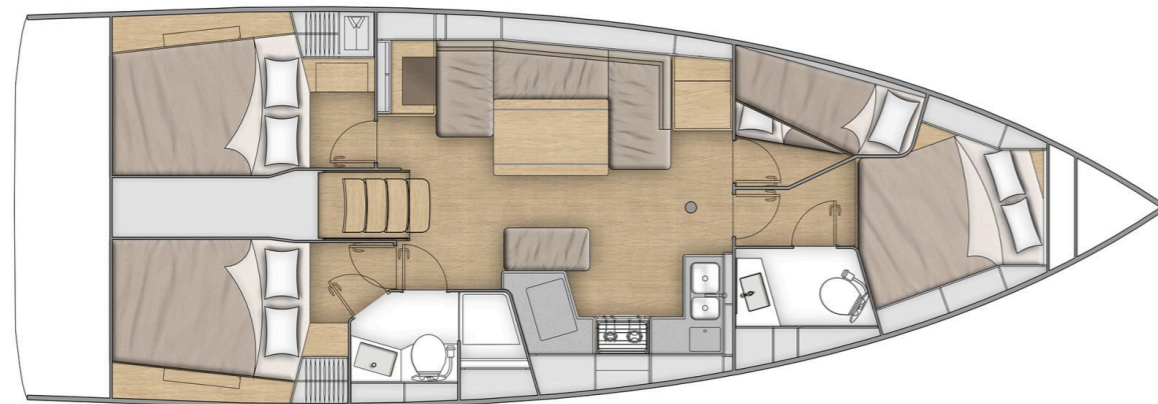

Oceanis **40.1**

Roza, Model 2022

Oceanis **40.1 / Roza**, Model 2022  
**10** guests / **4** cabins / **2** wc

---

This brand new Oceanis 40.1 offers unrivalled deck and interior space for her class without making any sailing performance concessions.

## FULL INVENTORY / EQUIPMENT LIST

**Accommodation:** ✓ 1 Bunk Bed Cabin ✓ 2 Heads ✓ 2 Showers ✓ 3 Double Bed Cabins

✓ Saloon Table Convertible into Double Berth

**Bedding / Linen:** ✓ Blankets ✓ Hangers ✓ Linen & Bedding ✓ Pillows ✓ Pillowcases ✓ Sheets  
✓ Bath Towels ✓ Face Towels