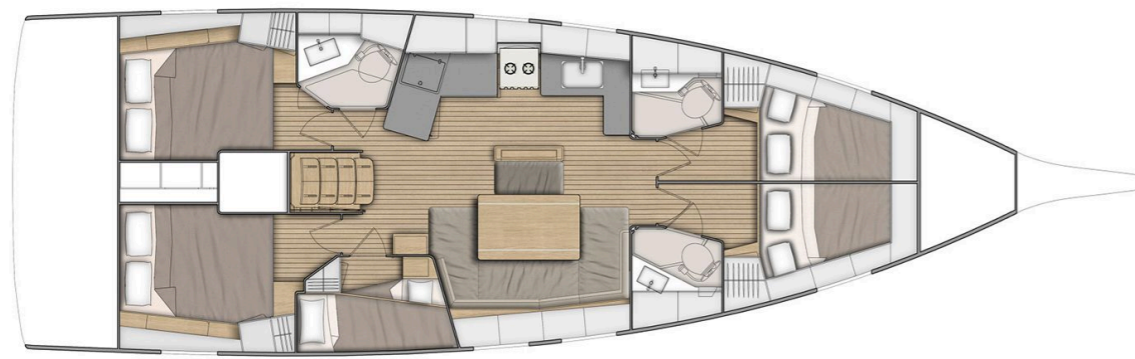

Oceanis **46.1**

Okiroi, Model 2020

Oceanis **46.1 / Okiroi**, Model 2020
12 guests / **5** cabins / **3** wc

The new Oceanis 46.1 is more than a worthy successor to the bestselling Oceanis 45. Her hull, more bluff at the bow than her predecessor, frees up huge amounts of interior space without altering her pedigree performance under sail.

From charter bases at:

Available as: **BAREBOAT / SKIPPED**

SPECIFICATIONS:

LOA (m)	14.60	Engines (hp)	57
Beam (m)	4.50	Fuel capacity (lt)	200
Draft (m)	2.5	Main sail type	Batten
Cabins	5	Genoa type	Self tacking jib
Berths	12	Main sail area (sq.m.)	44
Heads	3	Genoa sail area (sq.m.)	40

Oceanis **46.1**
Okroi, Model 2020

Oceanis **46.1**
Okroi, Model 2020

FULL INVENTORY / EQUIPMENT LIST

Accommodation: ✓ 1 Bunk Bed Cabin ✓ 3 Heads ✓ 3 Showers ✓ 4 Double Bed Cabins

✓ Saloon Table Convertible into Double Berth