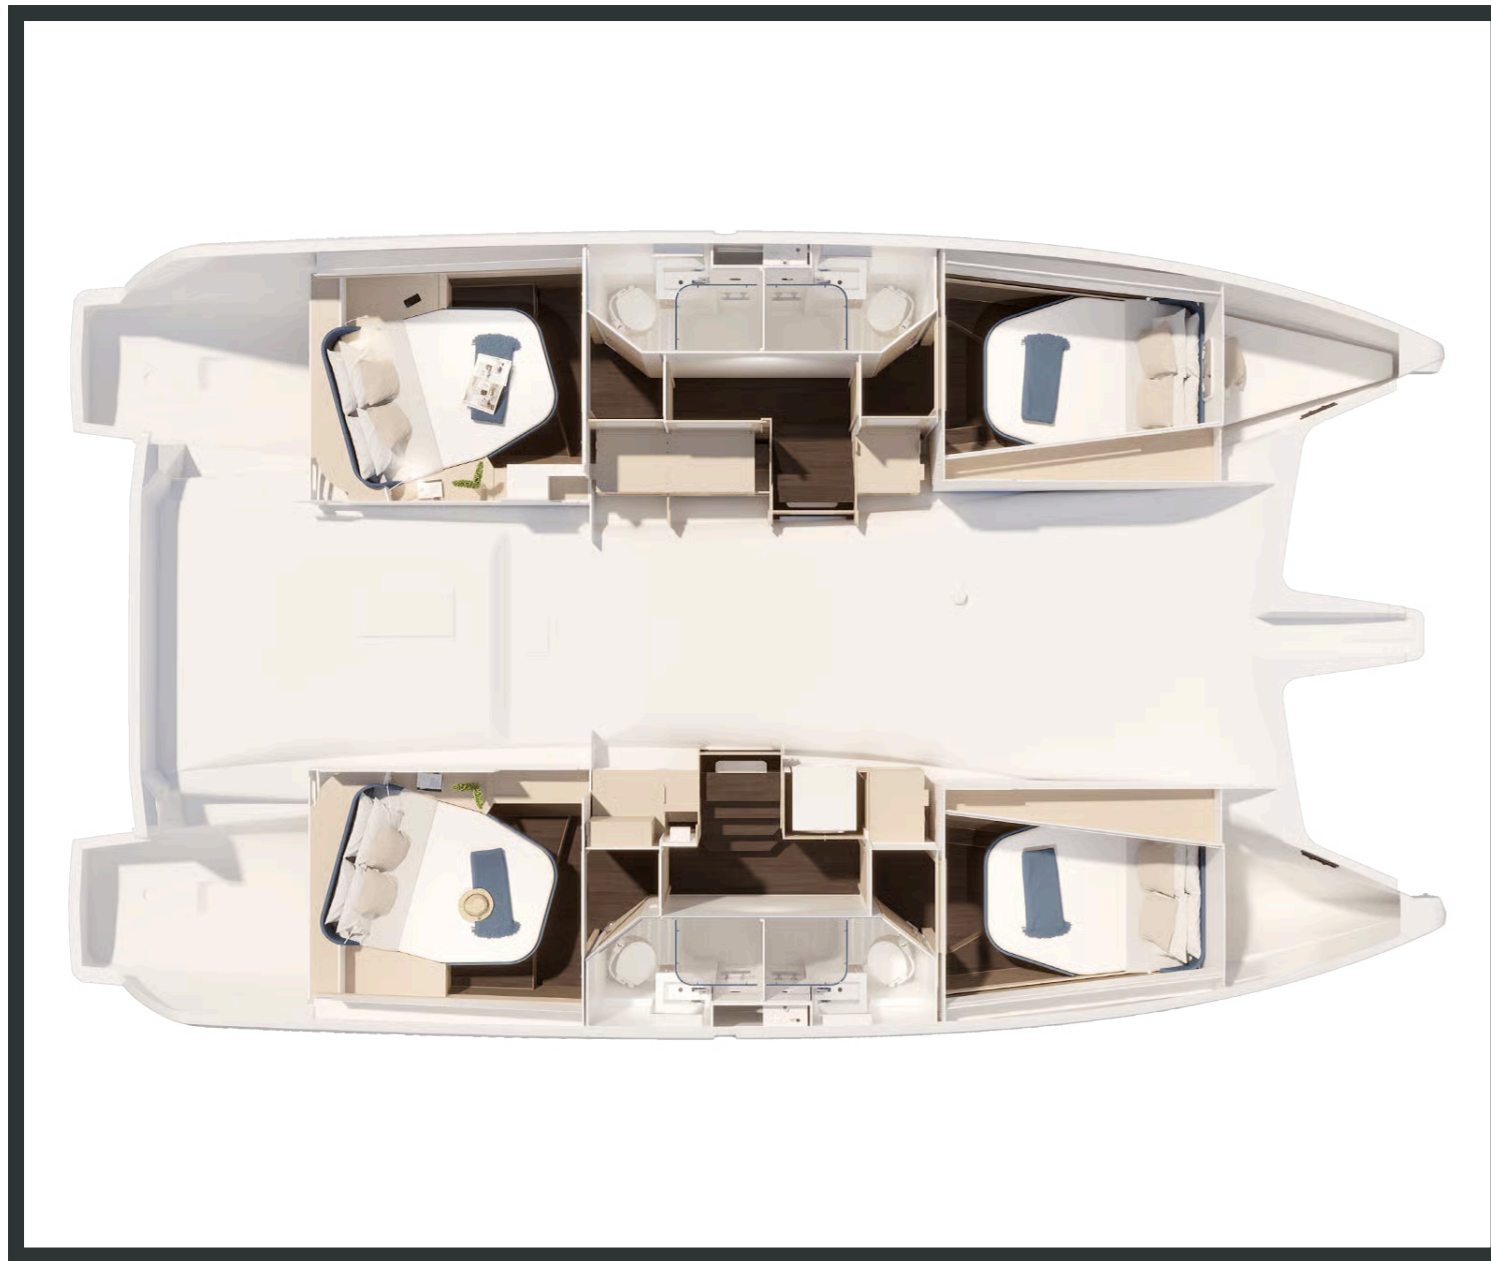

Fountaine Pajot Fp44

Simba, Model 2026

Fountaine Pajot Fp44 / Simba, Model 2026

12 guests / 4 +2 cabins / 4 wc

This Fountaine Pajot model embodies a distinctive identity and refined elegance. While preserving the defining characteristics of the brand's latest generation, it introduces carefully considered enhancements that create a seamless harmony between the living spaces and life on board.

LOA (m) **13.26**
 Beam (m) **7.44**
 Draft (m) **1.58**
 Cabins **6**
 Berths **12**
 Heads **4**
 Engines (hp) **2X57**

Engine 1 (hp) **57**
 Engine 2 (hp) **57**
 Fuel capacity (lt) **700.0**
 Main sail type **Full Batten**
 Genoa type **Furling**
 Main sail area (sq.m.) **78**
 Genoa sail area (sq.m.) **45**

Fountaine Pajot Fp44
Simba, Model 2026

FULL INVENTORY / EQUIPMENT LIST

Accommodation: ✓ 2 Bow Single Bed Cabins ✓ 4 Double Bed Cabins ✓ 4 Heads ✓ 4 Showers
 ✓ Saloon Table Convertible into Double Berth

Bedding / Linen: ✓ Blankets ✓ Hangers ✓ Linen & Bedding ✓ Pillows ✓ Pillowcases ✓ Sheets
 ✓ Bath Towels ✓ Face Towels

Comfort / Pleasure: ✓ 220V Sockets ✓ Air Condition ✓ Gas Grill – Onboard Barbeque
 ✓ Cockpit Cushions ✓ Cockpit Speakers ✓ Electric Toilets ✓ Fans in Cabins ✓ Fans in Saloon
 ✓ Fly Bridge ✓ Generator ✓ Hot Water ✓ Saloon Speakers ✓ Snorkelling Sets
 ✓ 220V Sockets in the Cabins ✓ 220V Sockets in the Saloon ✓ Solar Panels ✓ USB Charging Ports
 ✓ Water Maker