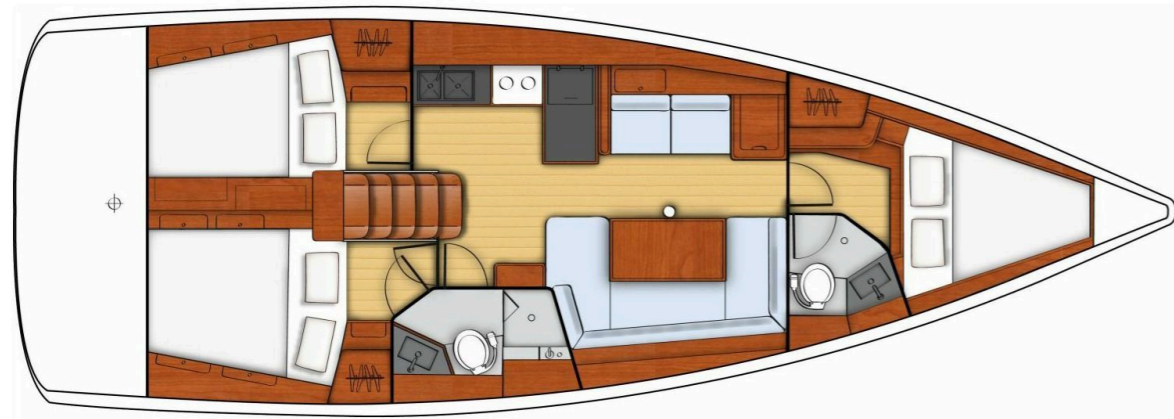

Oceanis **41**
Fairytale, Model 2013

Oceanis **41 / Fairytale**, Model 2013

8 guests / **3** cabins / **2** wc

The Oceanis 41 is perfectly suited for both coastal and off-shore navigation. She is a spacious vessel, with a cockpit fitted with the latest tech gizmos that also features twin helms.

Bow Thruster

Solar Panels

From charter bases at: **KOS / RHODES**

Available as: **BAREBOAT / SKIPPED / DAY TRIP**

SPECIFICATIONS:

LOA (m) **12.37**
 Beam (m) **4.2**
 Draft (m) **2.19**
 Cabins **3**
 Berths **8**
 Heads **2**
 Engines (hp) **38.5**

Fuel capacity (lt) **200.0**
 Main sail type **Batten**
 Genoa type **Furling**
 Main sail area (sq.m.) **36**
 Genoa sail area (sq.m.) **41**
 Cruising speed (knots) **7**
 Main engines consumption (lt/h) **4.5**

Oceanis **41**
Fairytale, Model 2013

Oceanis **41**
Fairytale, Model 2013

FULL INVENTORY / EQUIPMENT LIST

Accommodation: ✓ 2 Heads ✓ 2 Showers ✓ 3 Double Bed Cabins

✓ Saloon Table Convertible into Double Berth